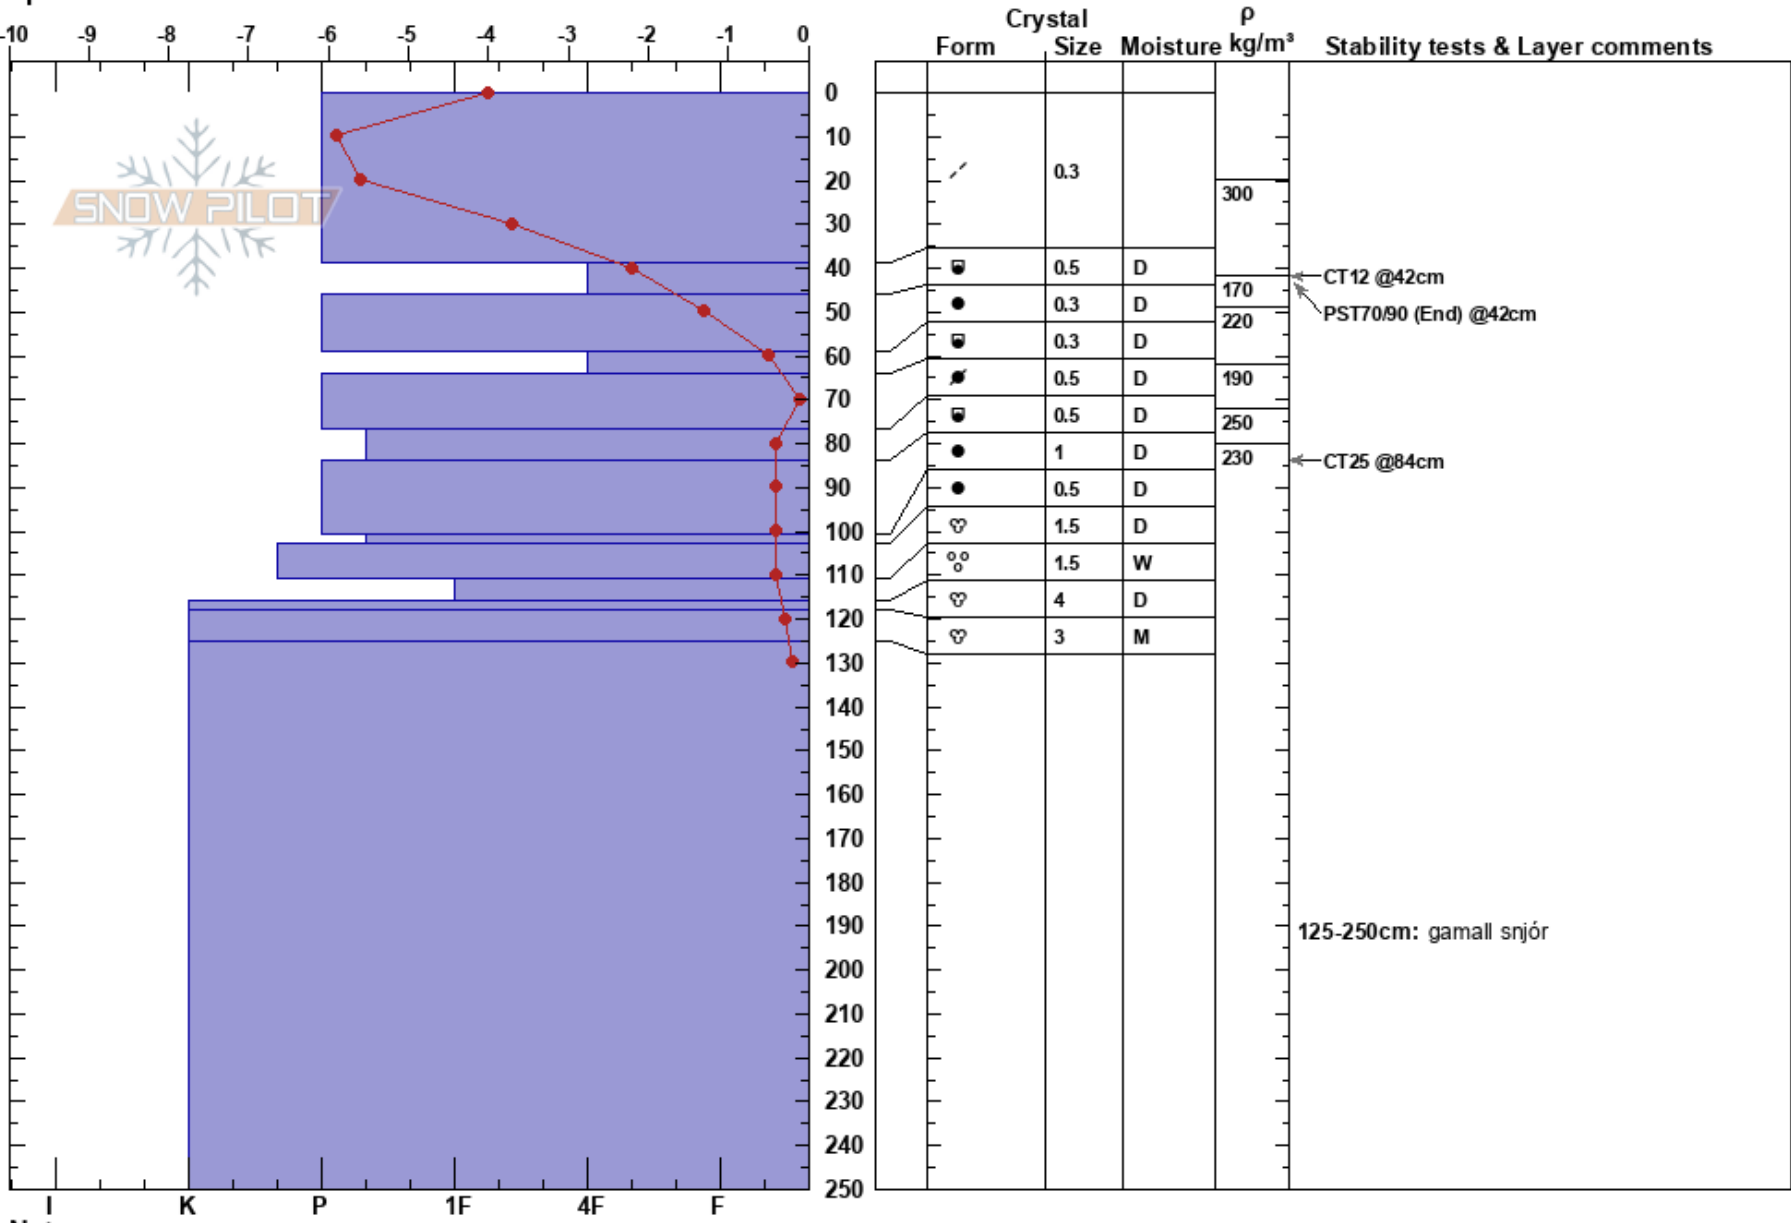

Skalafjall
 Norðanverðir Vestfirð
 Iceland
 Elevation: 600 m
 Aspect: 180°
 Specifics:

Jóhann Hannibalsson
 10/04/2017 - 05:00
 Co-ord: 66.15239N, -23.46680W
 Slope Angle: 25°
 Wind Loading:

Stability:
 Air Temperature: -2.8°C PF: 20
 Sky Cover: FEW
 Precipitation: NO
 Wind:

HS:250
 39-46cm: Problematic layer
 125-250cm: gamall snjór

125-250cm: gamall snjór

Notes: