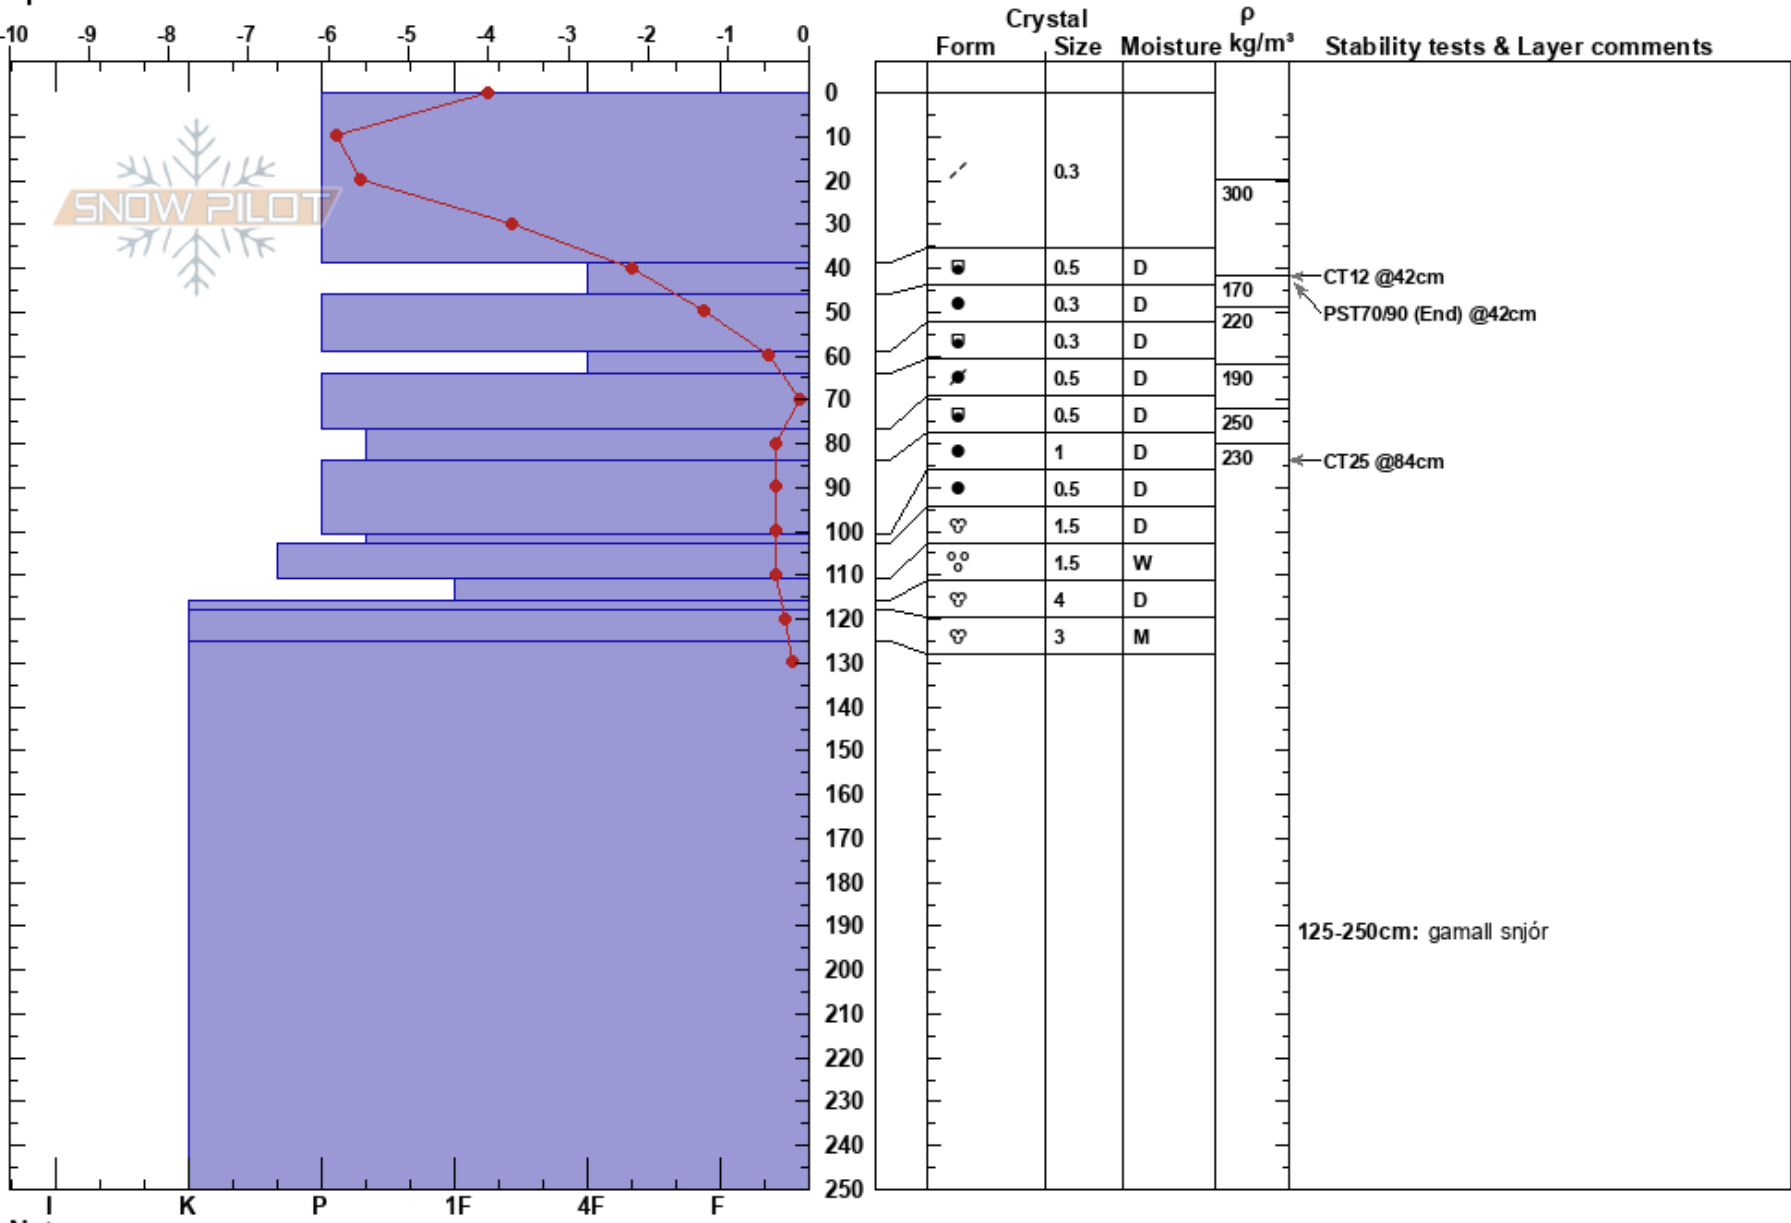

Skalafjall
 Norðanverðir Vestfirð
 Iceland
 Elevation: 600 m
 Aspect: 180°
 Specifics:

Jóhann Hannibalsson
 10/04/2017 - 05:00
 Co-ord: 66.15239N, -23.46680W
 Slope Angle: 25°
 Wind Loading:

Stability:
 Air Temperature: -2.8°C PF: 20
 Sky Cover: FEW
 Precipitation: NO
 Wind:
 HS:250
 39-46cm: Problematic layer
 125-250cm: gamall snjór