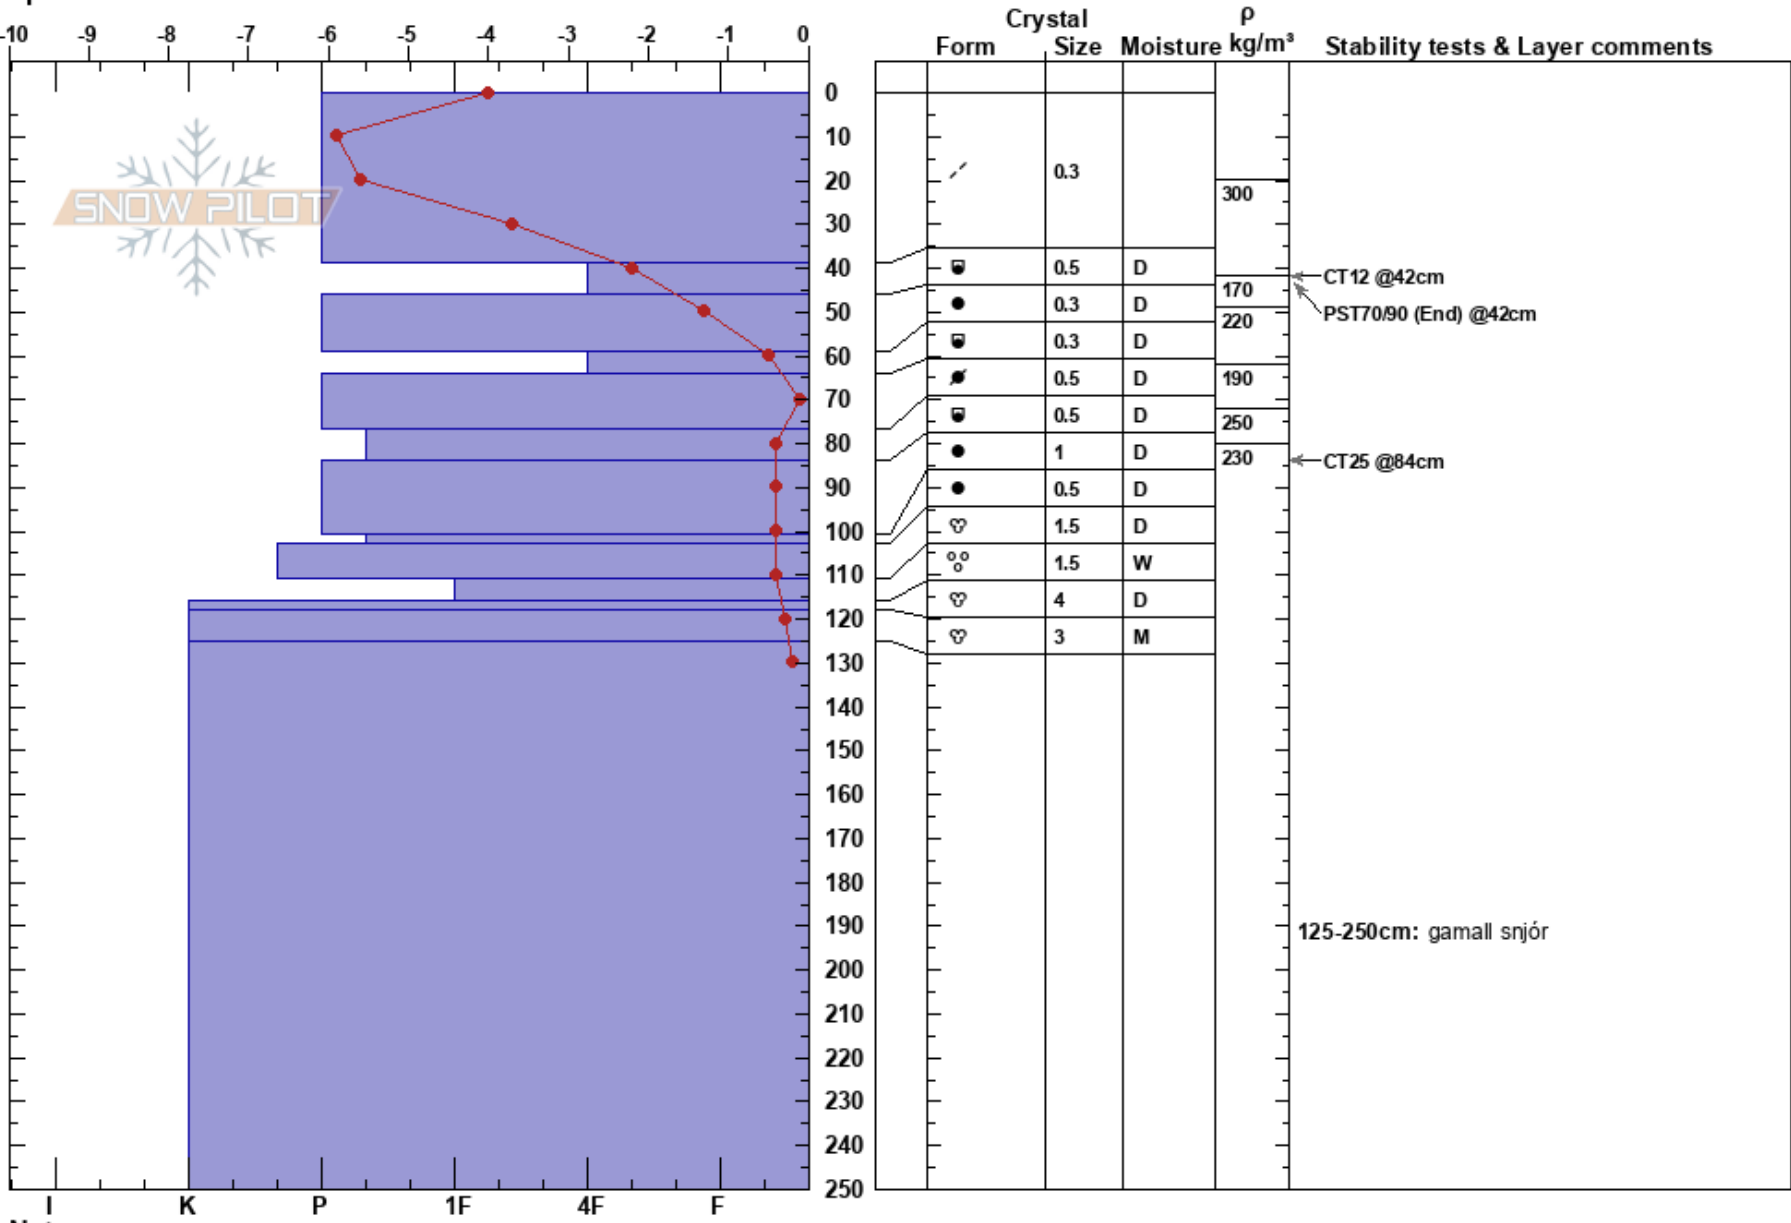

Skalafjall
 Norðanverðir Vestfirð
 Iceland
 Elevation: 600 m
 Aspect: 180°
 Specifics:

Jóhann Hannibalsson
 10/04/2017 - 05:00
 Co-ord: 66.15239N, -23.46680W
 Slope Angle: 25°
 Wind Loading:

Stability:
 Air Temperature: -2.8°C PF: 20
 Sky Cover: FEW
 Precipitation: NO
 Wind:

HS:250
 39-46cm: Problematic layer
 125-250cm: gamall snjór

Notes: