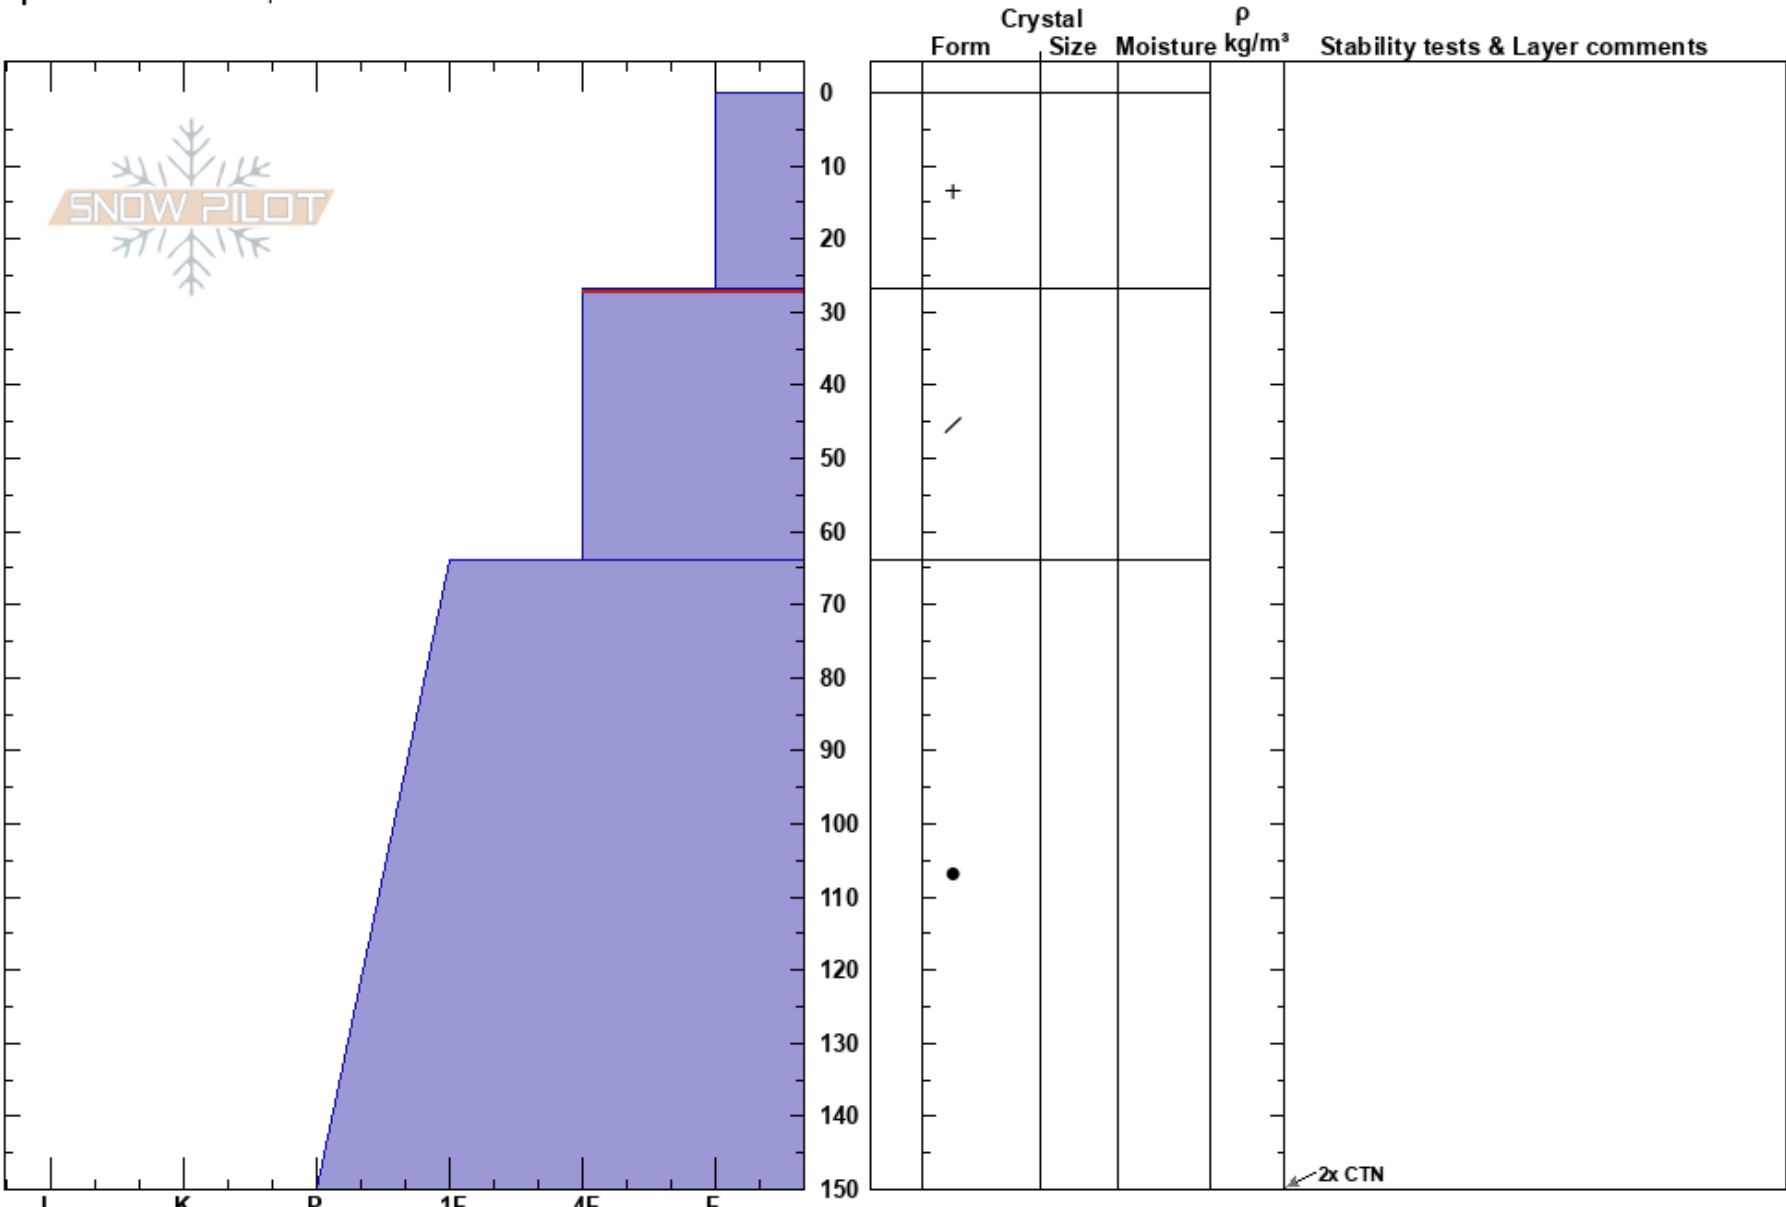

Better than Sex
 Alaska
 Elevation: 4980 ft
 Aspect: NW
 Specifics: We skied slope

Paul Gugliuzza
 07/04/2017 - 12:40
 Co-ord:
 Slope Angle: 28°
 Wind Loading: previous

Stability: Very Good HS: 150 Layer Notes:
 Air Temperature: 2°C PF: 27 27-64cm: Problematic layer
 Sky Cover: CLR
 Precipitation: NO
 Wind: Calm