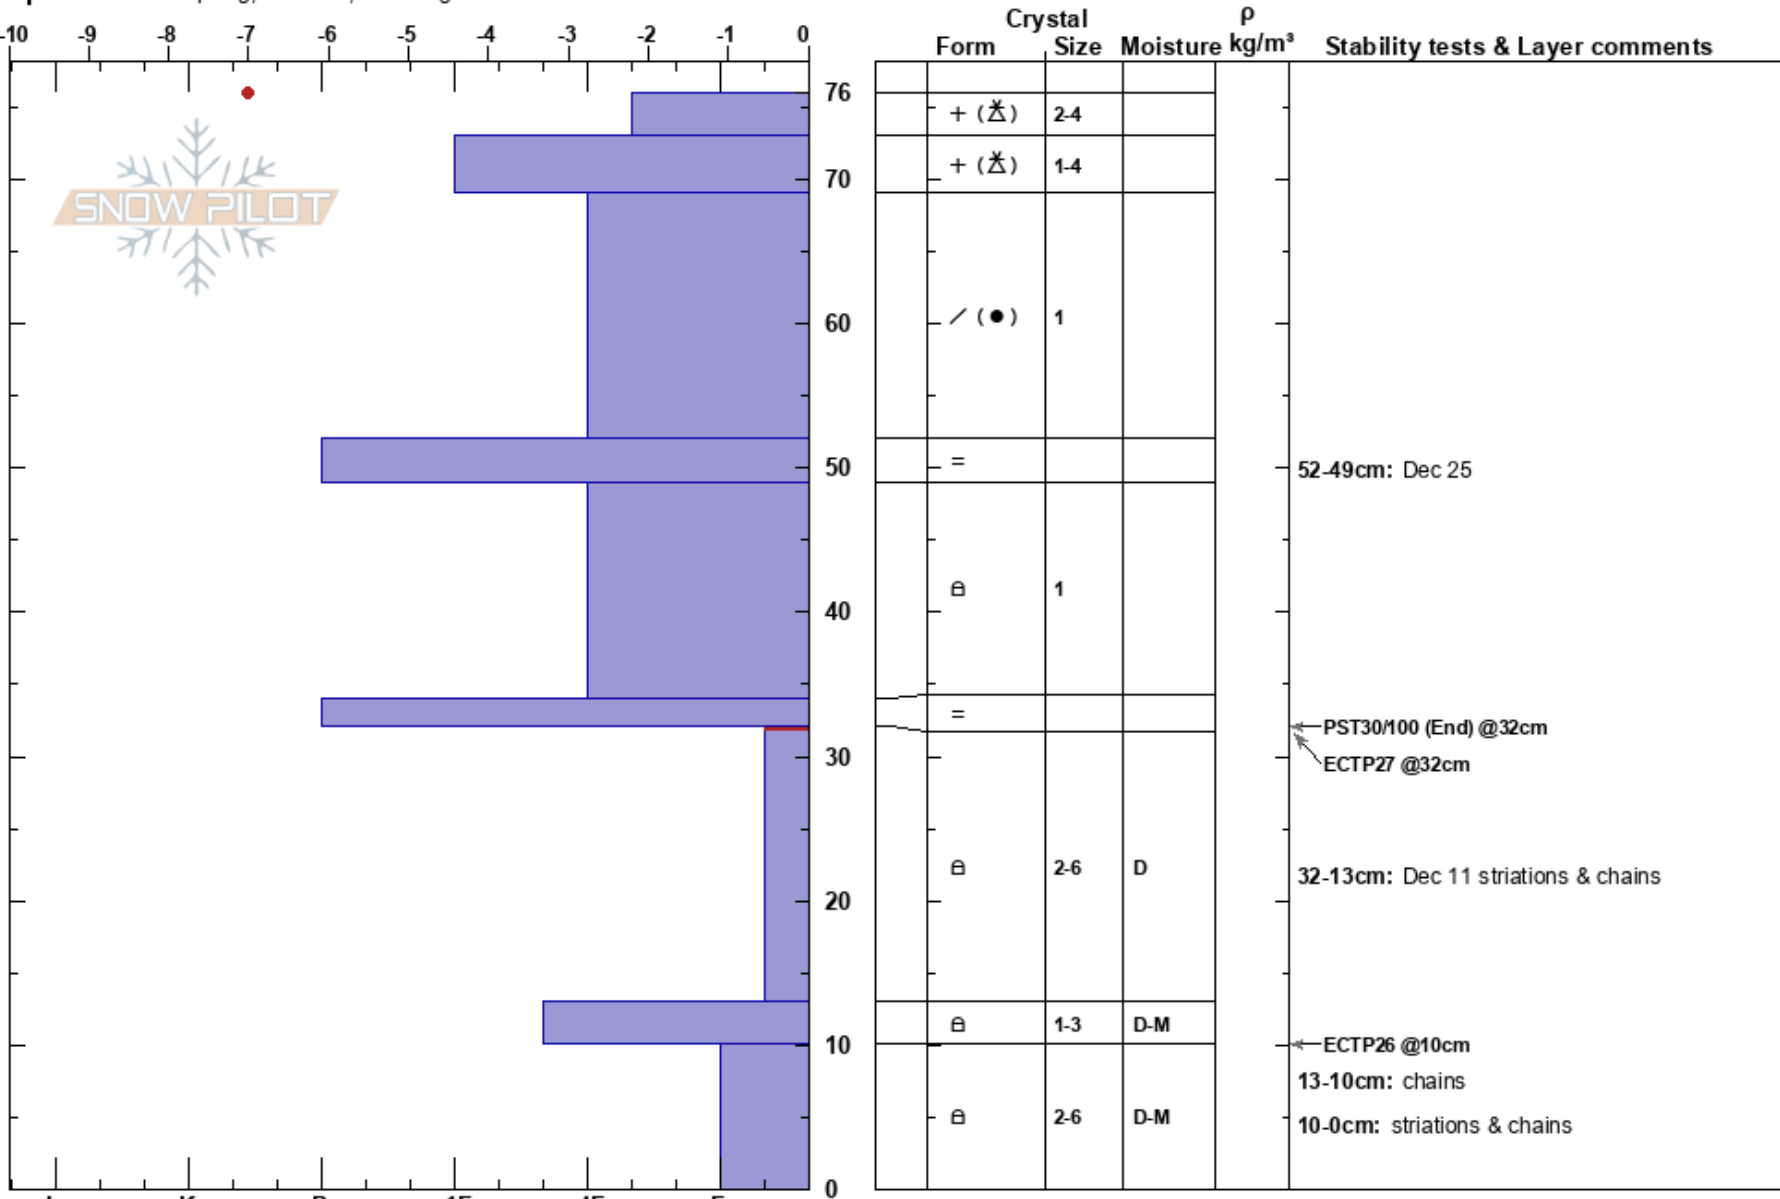

Pickett Peak  
 Central Sierra  
 CA  
**Elevation:** 8859 ft  
**Aspect:** 3°

Steve Reynaud  
 01/06/2021 - 1:00pm  
**Co-ord:** 38.75560N, -119.89907W  
**Slope Angle:** 24°  
**Wind Loading:** no

**Stability:**  
**Air Temperature:** 2°C  
**Sky Cover:** BKN  
**Precipitation:** NO  
**Wind:** SW Moderate

**HS:** 76  
**PF:** 66  
**PS:** 7  
**Layer Notes:**  
 52-49cm: Dec 25  
 32-13cm: Dec 11 striations & chains  
 32-13cm: Problematic layer  
 13-10cm: chains  
 10-0cm: striations & chains

**Specifics:** Collapsing, localized; Cracking

**Notes:** Pit dug on near treeline slope in an area protected from wind loading. Jumping up and down on skis above the pit triggered a large collapse.