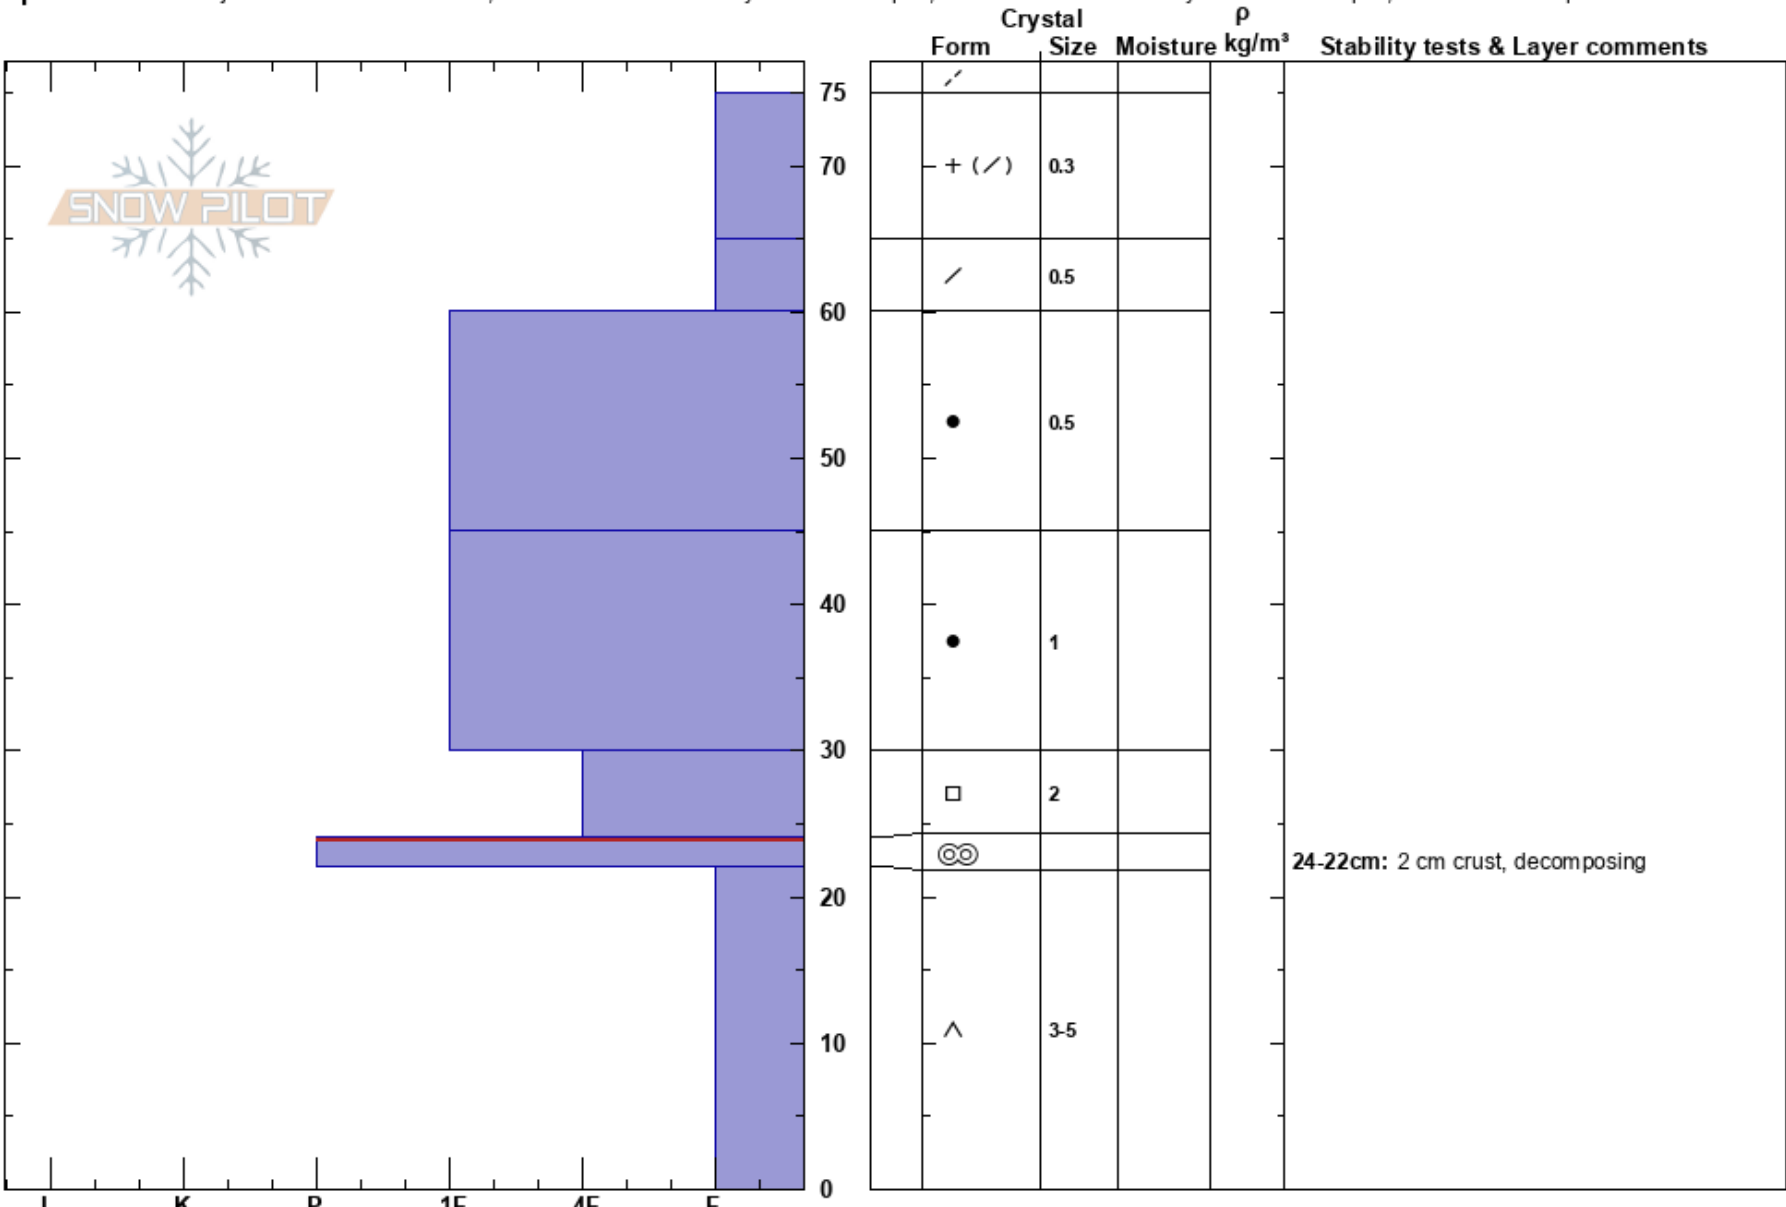

YC Rabbit Run
 Madison Range-N
 MT
 Elevation: 8748 ft
 Aspect: 75°

Danielle Roy
 01/06/2021 - 11:45pm
 Co-ord: 45.24039N, -111.44192W
 Slope Angle: 35°
 Wind Loading: yes

Stability: Poor
 Air Temperature: -2°C
 Sky Cover: CLR
 Precipitation: NO
 Wind: SW Calm
 HS: 75
 PF: 10
 PS: 5
 24-22cm: 2 cm crust, decomposing
 24-22cm: Problematic layer

Specifics: Pit is adjacent to avalanche: crown; Recent avalanche activity on similar slopes; Recent avalanche activity on different slopes; Ski tracks on slope

Notes: Crown profile by Danielle Roy. In-area avalanche SS-ASu-R2D2-O. Zero caught or buried.