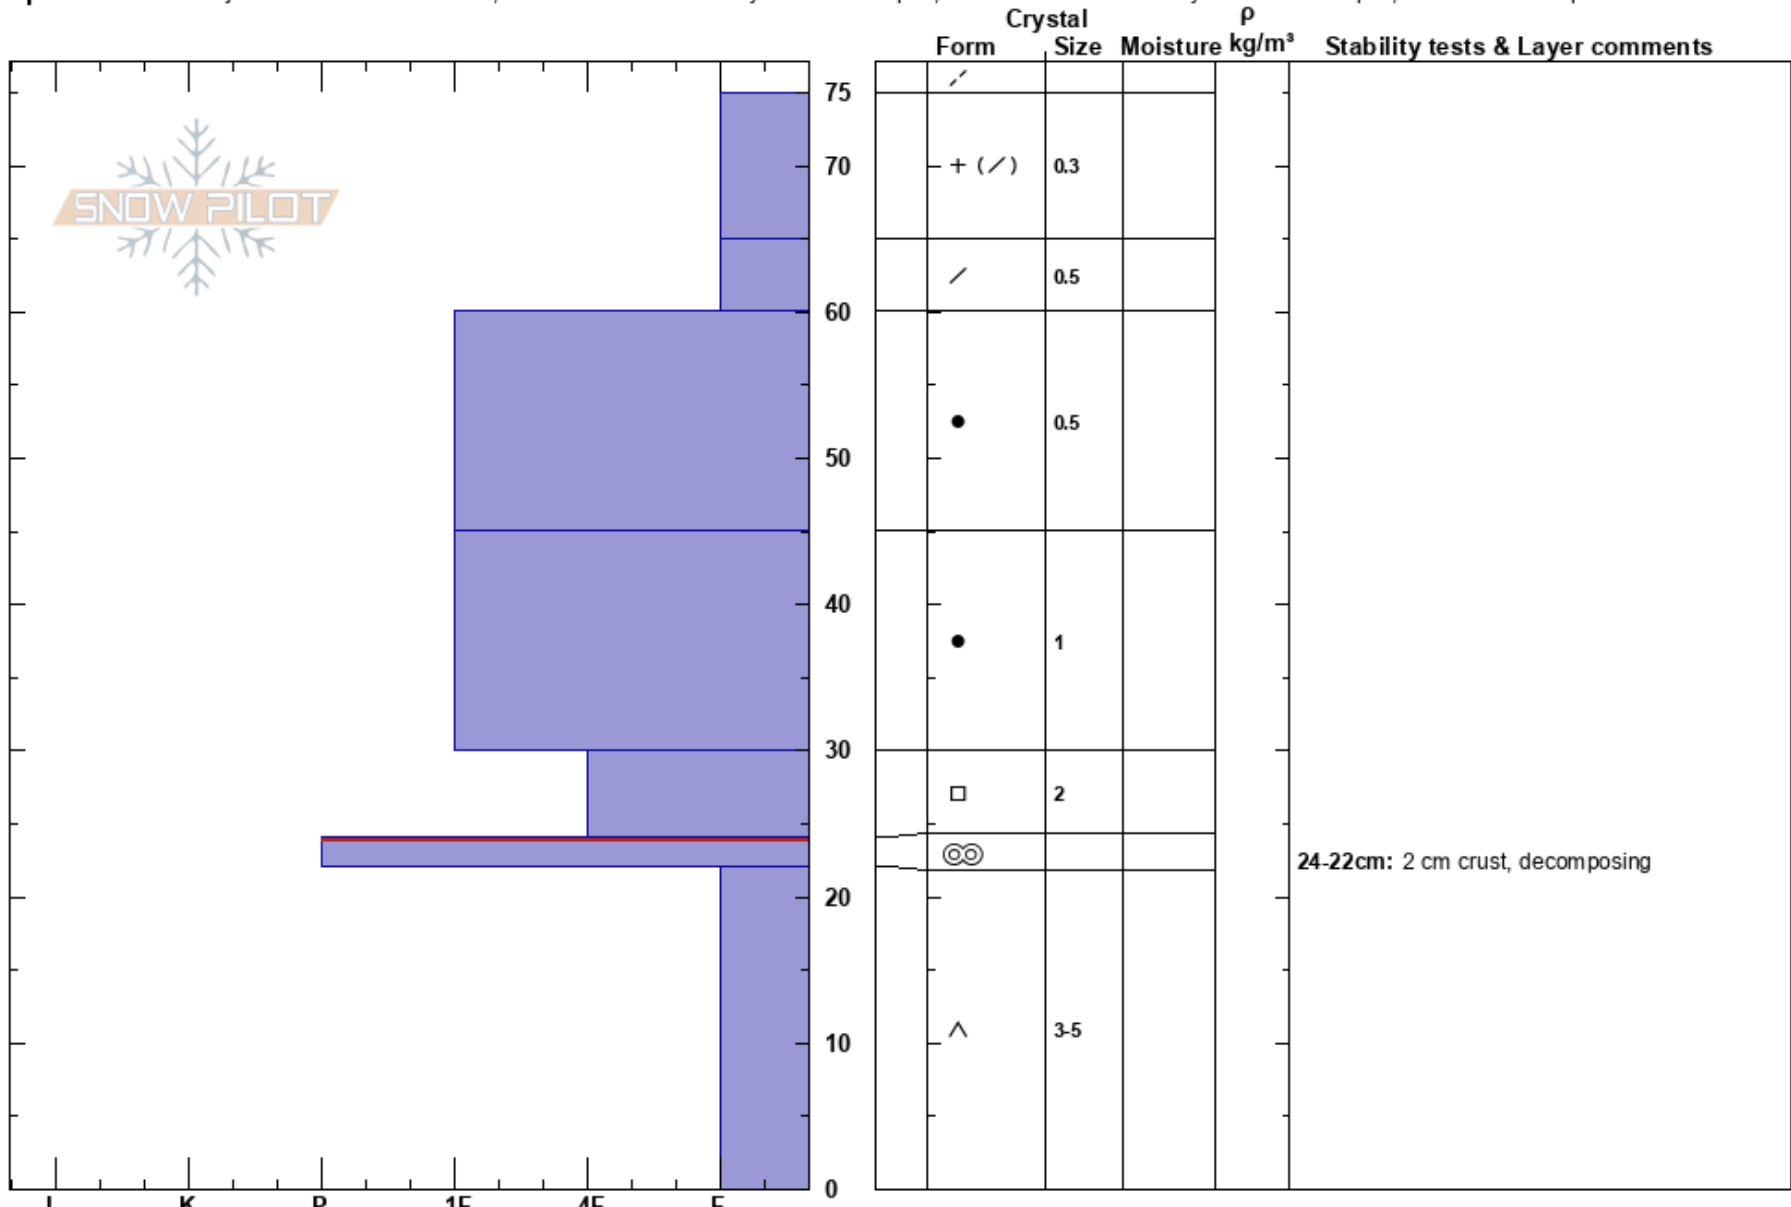

YC Rabbit Run  
 Madison Range-N  
 MT  
 Elevation: 8748 ft  
 Aspect: 75°

Danielle Roy  
 01/06/2021 - 11:45pm  
 Co-ord: 45.24039N, -111.44192W  
 Slope Angle: 35°  
 Wind Loading: yes

Stability: Poor  
 Air Temperature: -2°C  
 Sky Cover: CLR  
 Precipitation: NO  
 Wind: SW Calm  
 HS: 75  
 PF: 10  
 PS: 5  
 Layer Notes:  
 24-22cm: 2 cm crust, decomposing  
 24-22cm: Problematic layer

Specifics: Pit is adjacent to avalanche: crown; Recent avalanche activity on similar slopes; Recent avalanche activity on different slopes; Ski tracks on slope

Notes: Crown profile by Danielle Roy. In-area avalanche SS-ASu-R2D2-O. Zero caught or buried.