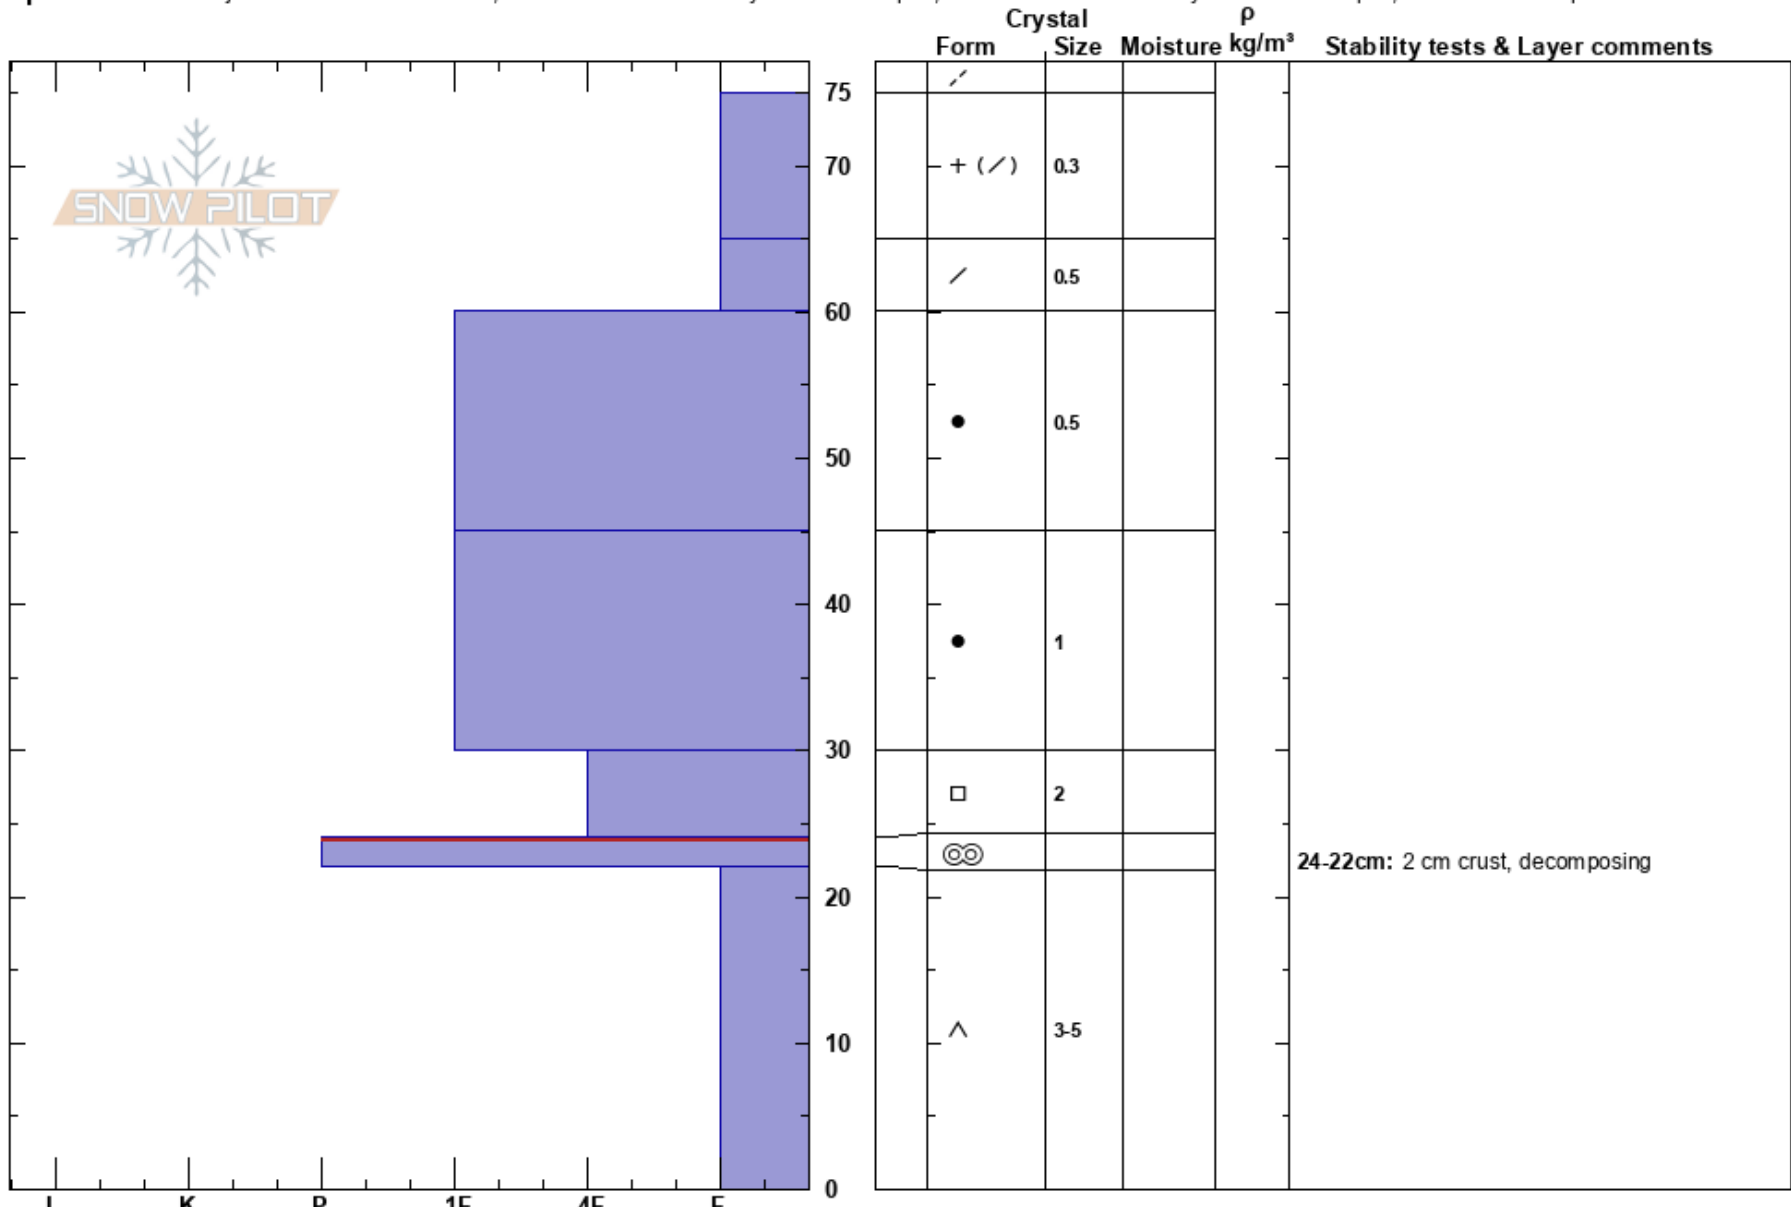

YC Rabbit Run
 Madison Range-N
 MT
 Elevation: 8748 ft
 Aspect: 75°

Danielle Roy
 01/06/2021 - 11:45pm
 Co-ord: 45.24039N, -111.44192W
 Slope Angle: 35°
 Wind Loading: yes

Stability: Poor
 Air Temperature: -2°C
 Sky Cover: CLR
 Precipitation: NO
 Wind: SW Calm
 HS: 75
 PF: 10
 PS: 5
 Layer Notes:
 24-22cm: 2 cm crust, decomposing
 24-22cm: Problematic layer

Specifics: Pit is adjacent to avalanche: crown; Recent avalanche activity on similar slopes; Recent avalanche activity on different slopes; Ski tracks on slope

Notes: Crown profile by Danielle Roy. In-area avalanche SS-ASu-R2D2-O. Zero caught or buried.