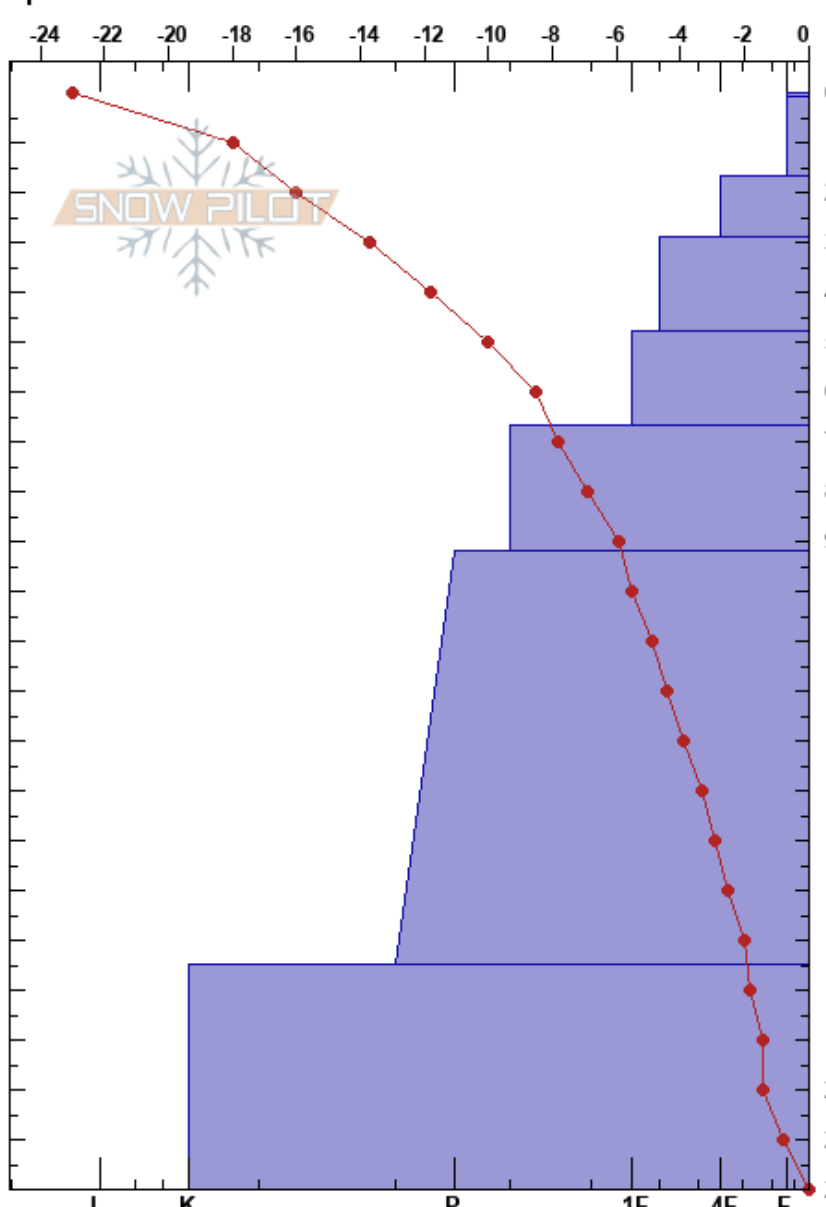

MacPherson
 Monashee
 BC
 Elevation: 1785 m
 Aspect: 0°
 Specifics:

Simon Horton
 07/02/2017 - 13:00
 Co-ord: 50.94828N, -118.29982W
 Slope Angle: 0°
 Wind Loading:

Stability: HS:220
 Air Temperature: -17.3°C PF: 70 175-220cm: variable
 Sky Cover: CLR
 Precipitation: NO
 Wind: Calm

Form	Crystal Size	Moisture	ρ kg/m ³	Stability tests & Layer comments
□	1			
+	2			
+	1-2			
/	1-2			
•	0.5			
•	1			
□ (⊖)	1-2			
•				175-220cm: variable

Notes: Opening in trees