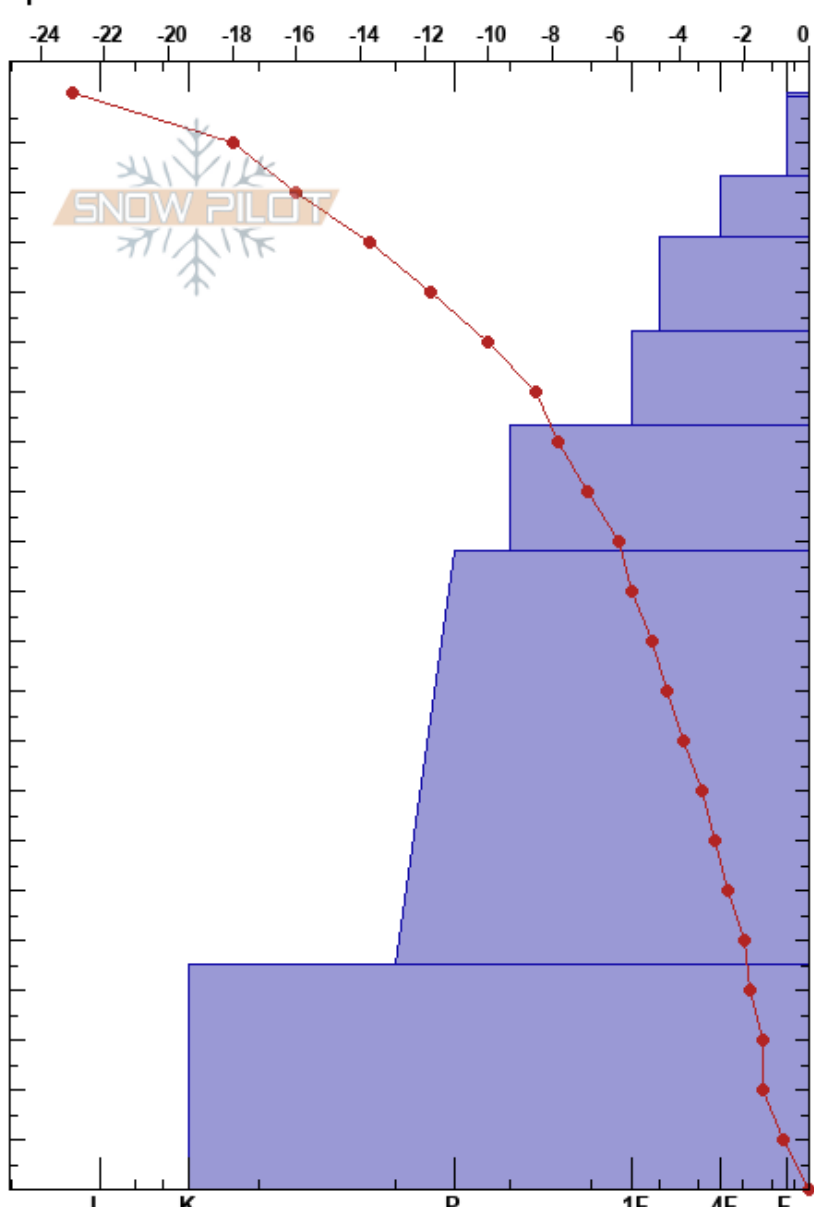

MacPherson
 Monashee
 BC
 Elevation: 1785 m
 Aspect: 0°
 Specifics:

Simon Horton
 07/02/2017 - 13:00
 Co-ord: 50.94828N, -118.29982W
 Slope Angle: 0°
 Wind Loading:

Stability: HS:220
 Air Temperature: -17.3°C PF: 70 175-220cm: variable
 Sky Cover: CLR
 Precipitation: NO
 Wind: Calm

Form	Crystal Size	Moisture	ρ kg/m ³	Stability tests & Layer comments
□	1			
+	2			
+	1-2			
/	1-2			
•	0.5			
•	1			
□ (⊖)	1-2			
•				175-220cm: variable

Notes: Opening in trees