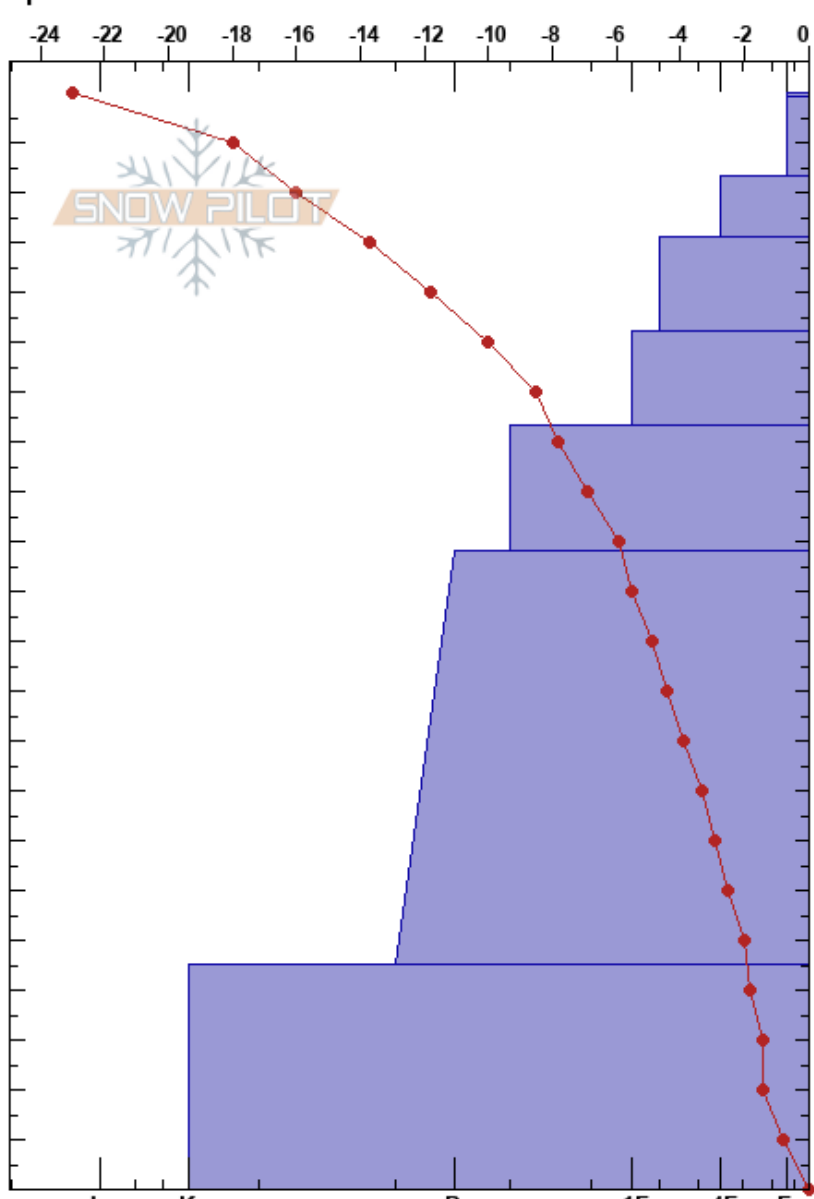

MacPherson  
 Monashee  
 BC  
 Elevation: 1785 m  
 Aspect: 0°  
 Specifics:

Simon Horton  
 07/02/2017 - 13:00  
 Co-ord: 50.94828N, -118.29982W  
 Slope Angle: 0°  
 Wind Loading:

Stability: HS:220  
 Air Temperature: -17.3°C PF: 70 175-220cm: variable  
 Sky Cover: CLR  
 Precipitation: NO  
 Wind: Calm

Form	Crystal		Moisture	$\rho$ kg/m <sup>3</sup>	Stability tests & Layer comments
	Size				
□	1				
+	2				
+	1-2				
/	1-2				
•	0.5				
•	1				
□ (⊖)	1-2				
⊖					175-220cm: variable

Notes: Opening in trees