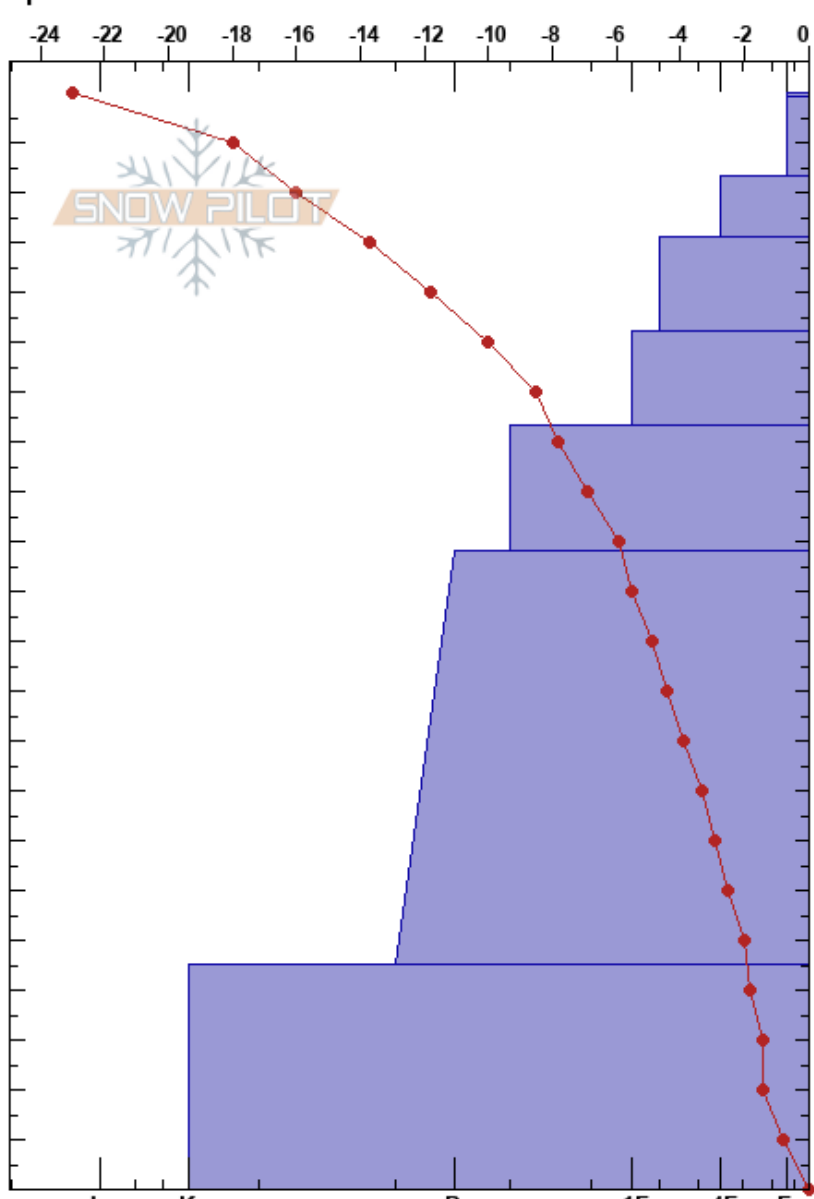

MacPherson
 Monashee
 BC
 Elevation: 1785 m
 Aspect: 0°
 Specifics:

Simon Horton
 07/02/2017 - 13:00
 Co-ord: 50.94828N, -118.29982W
 Slope Angle: 0°
 Wind Loading:

Stability: HS:220
 Air Temperature: -17.3°C PF: 70 175-220cm: variable
 Sky Cover: CLR
 Precipitation: NO
 Wind: Calm

Form	Crystal		Moisture	ρ kg/m ³	Stability tests & Layer comments
	Size				
□	1				
+	2				
+	1-2				
/	1-2				
•	0.5				
•	1				
□ (⊖)	1-2				
⊖					175-220cm: variable

Notes: Opening in trees