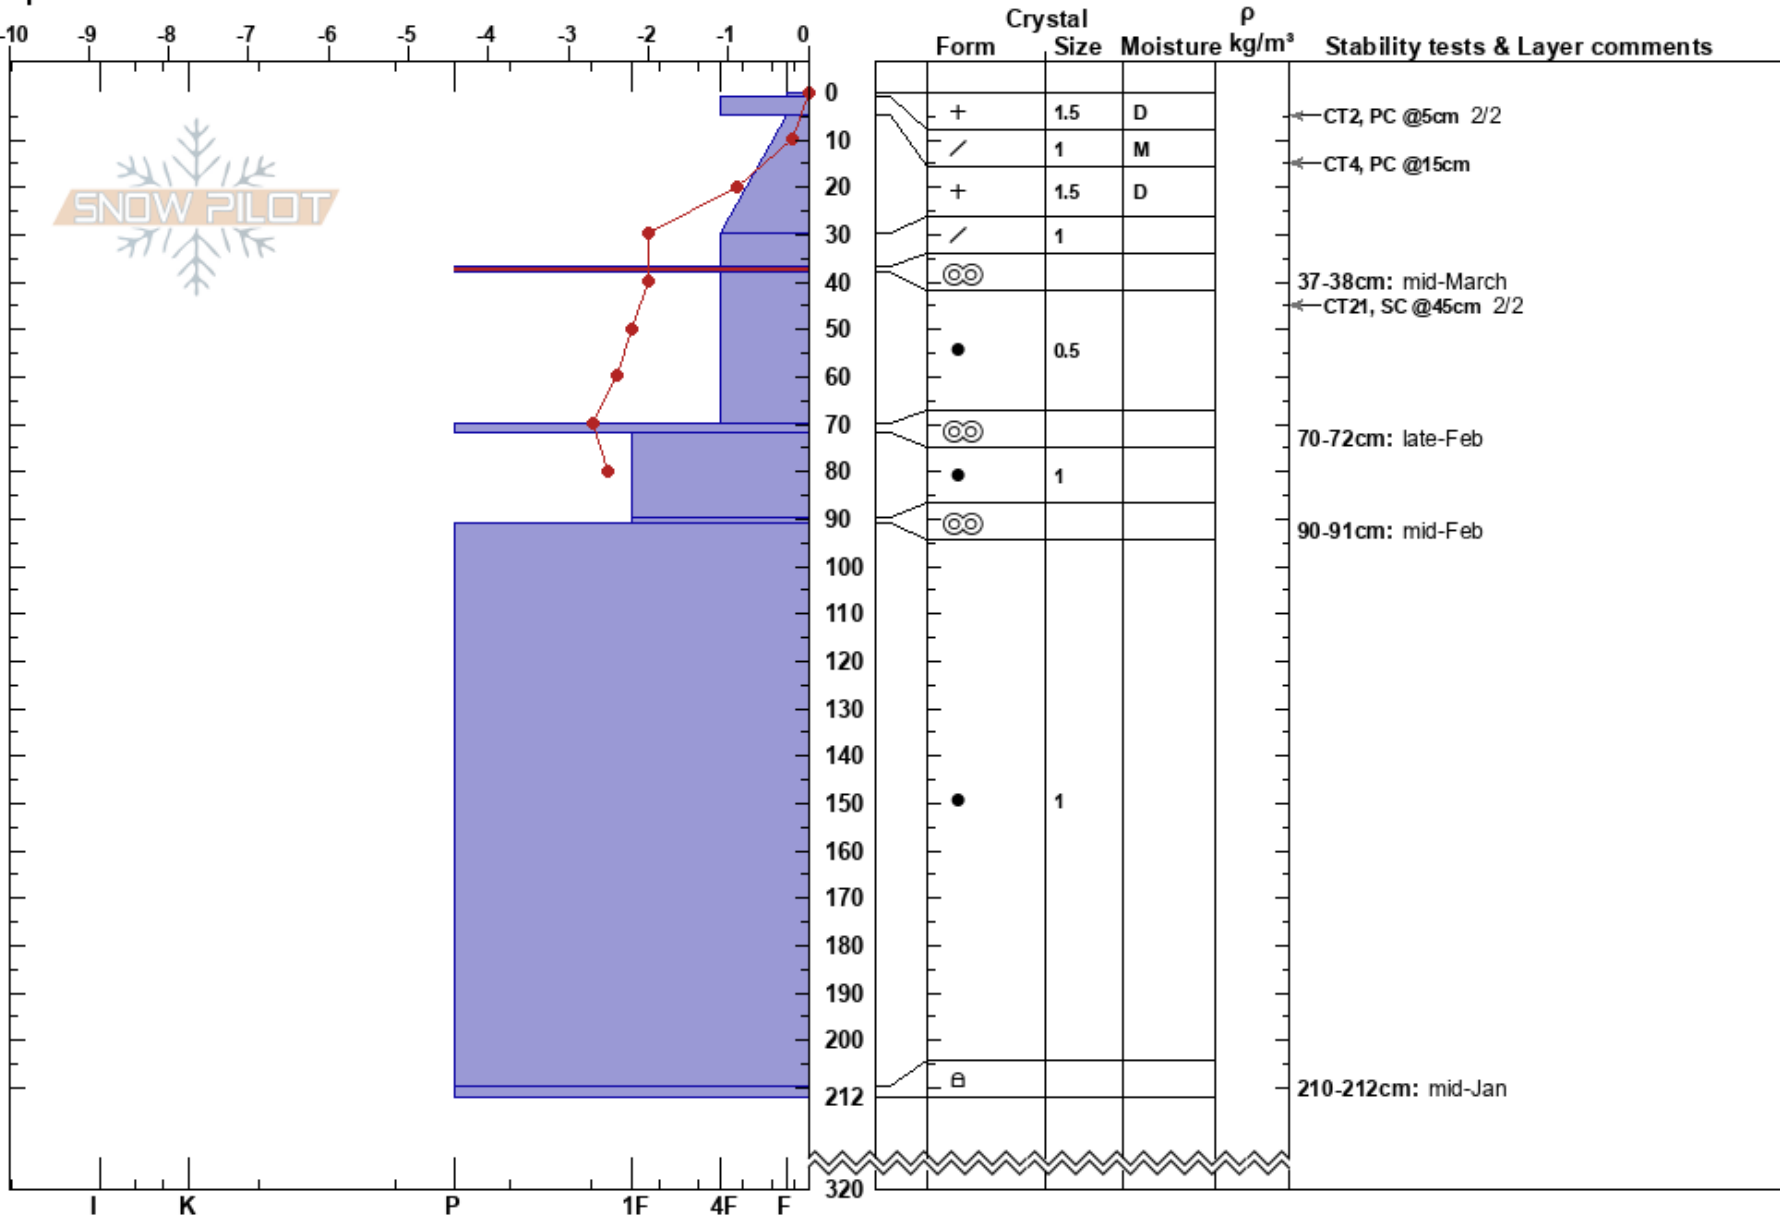

Silvercup Ridge
 Selkirks
 BC
 Elevation: 2075 m
 Aspect: 220°
 Specifics:

Simon Horton
 30/03/2017 - 13:00
 Co-ord: 50.62681N, -117.39906W
 Slope Angle: 10°
 Wind Loading:

Stability: HS:320
 Air Temperature: -0.5°C PF: 65
 Sky Cover: BKN
 Precipitation: NO
 Wind: Calm

Layer Notes:
 37-38cm: mid-March
 37-38cm: Problematic layer
 70-72cm: late-Feb
 90-91cm: mid-Feb
 210-212cm: mid-Jan

Notes: Treeline meadow, sun-exposed