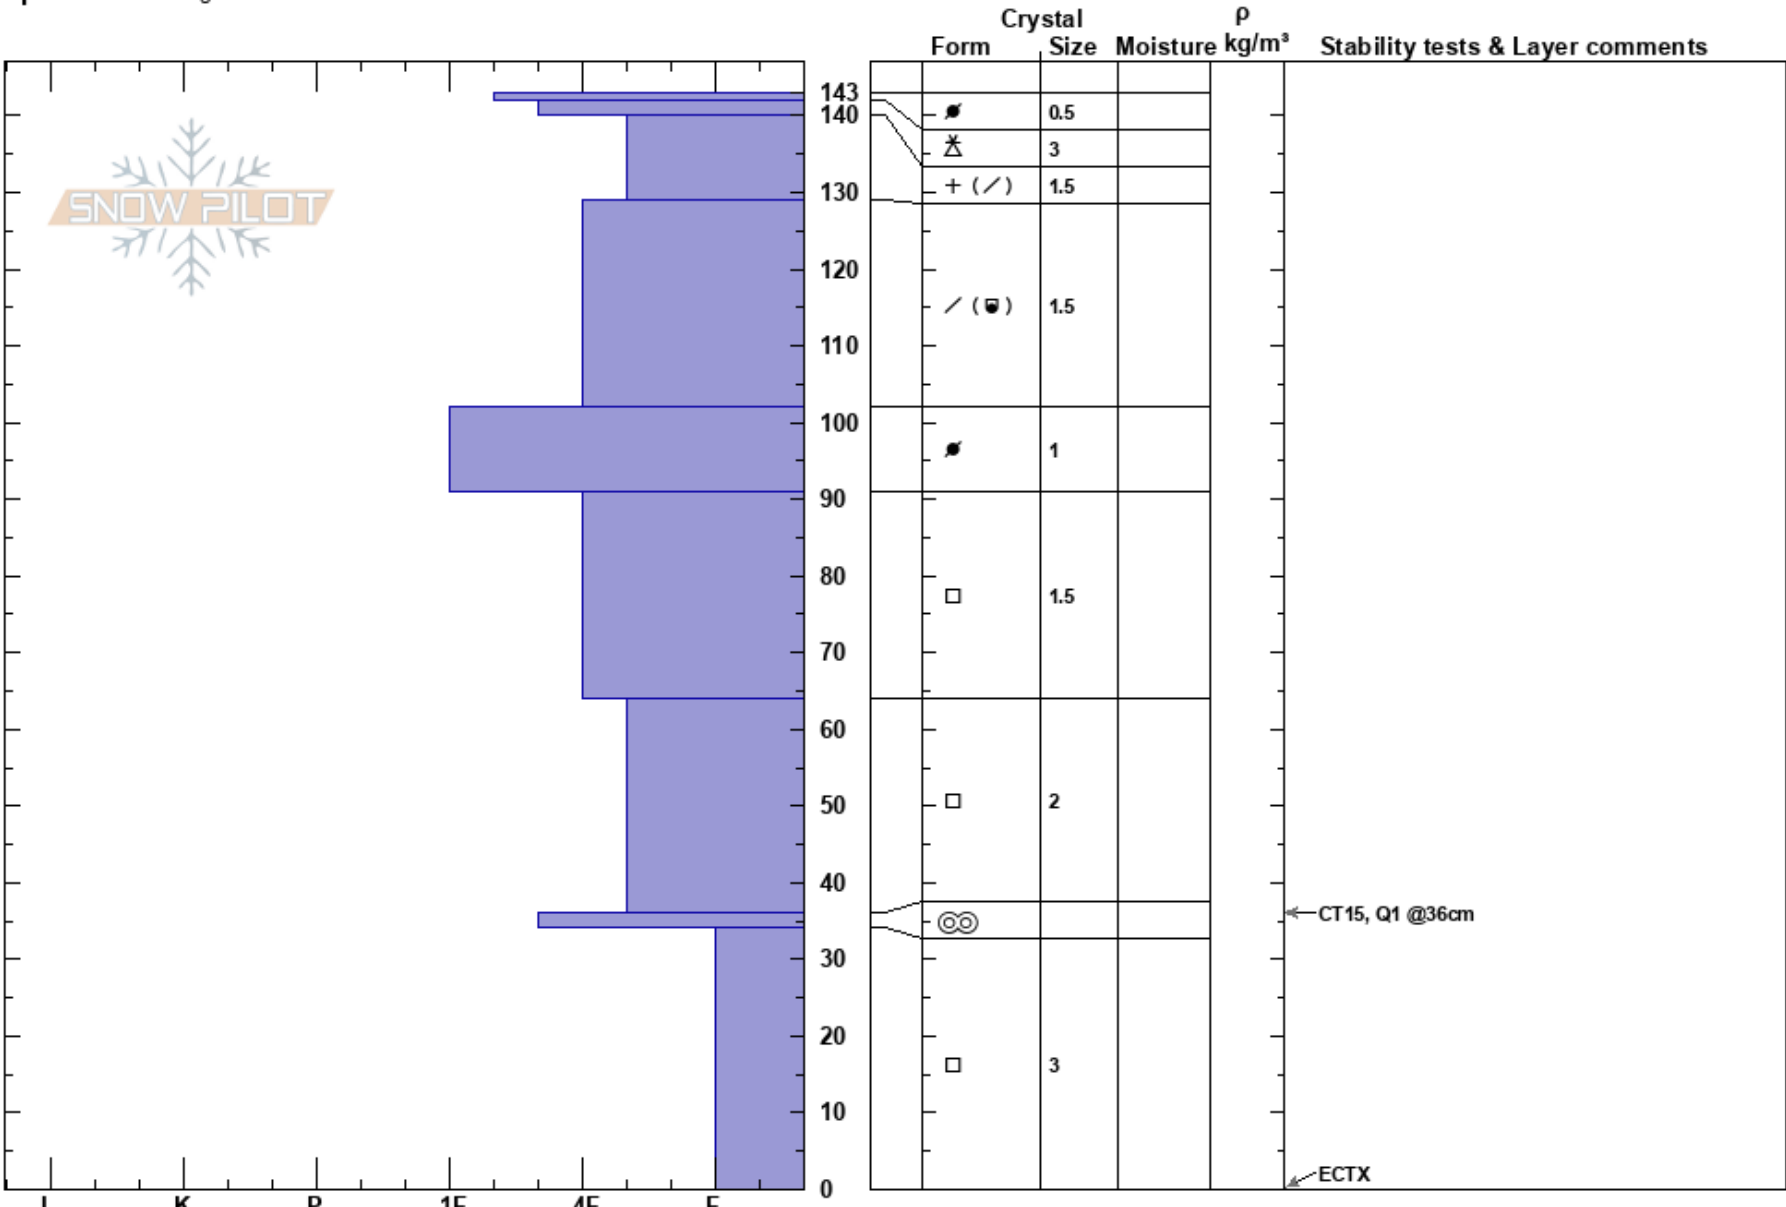

Matrimony  
 Bridger Range  
 MT  
 Elevation: 8104 ft  
 Aspect: 18°  
 Specifics: Pit dug in a Ski Area

Bridger Bowl  
 01/04/2021 - 1:30pm  
 Co-ord: 45.79866N, -110.93152W  
 Slope Angle: 37°  
 Wind Loading: previous

Stability: **HS: 143**  
 Air Temperature: **PF: 40**  
 Sky Cover: OVC  
 Precipitation: NO  
 Wind: Calm

Layer Notes:

Notes: Pit dug by Ella Darham.