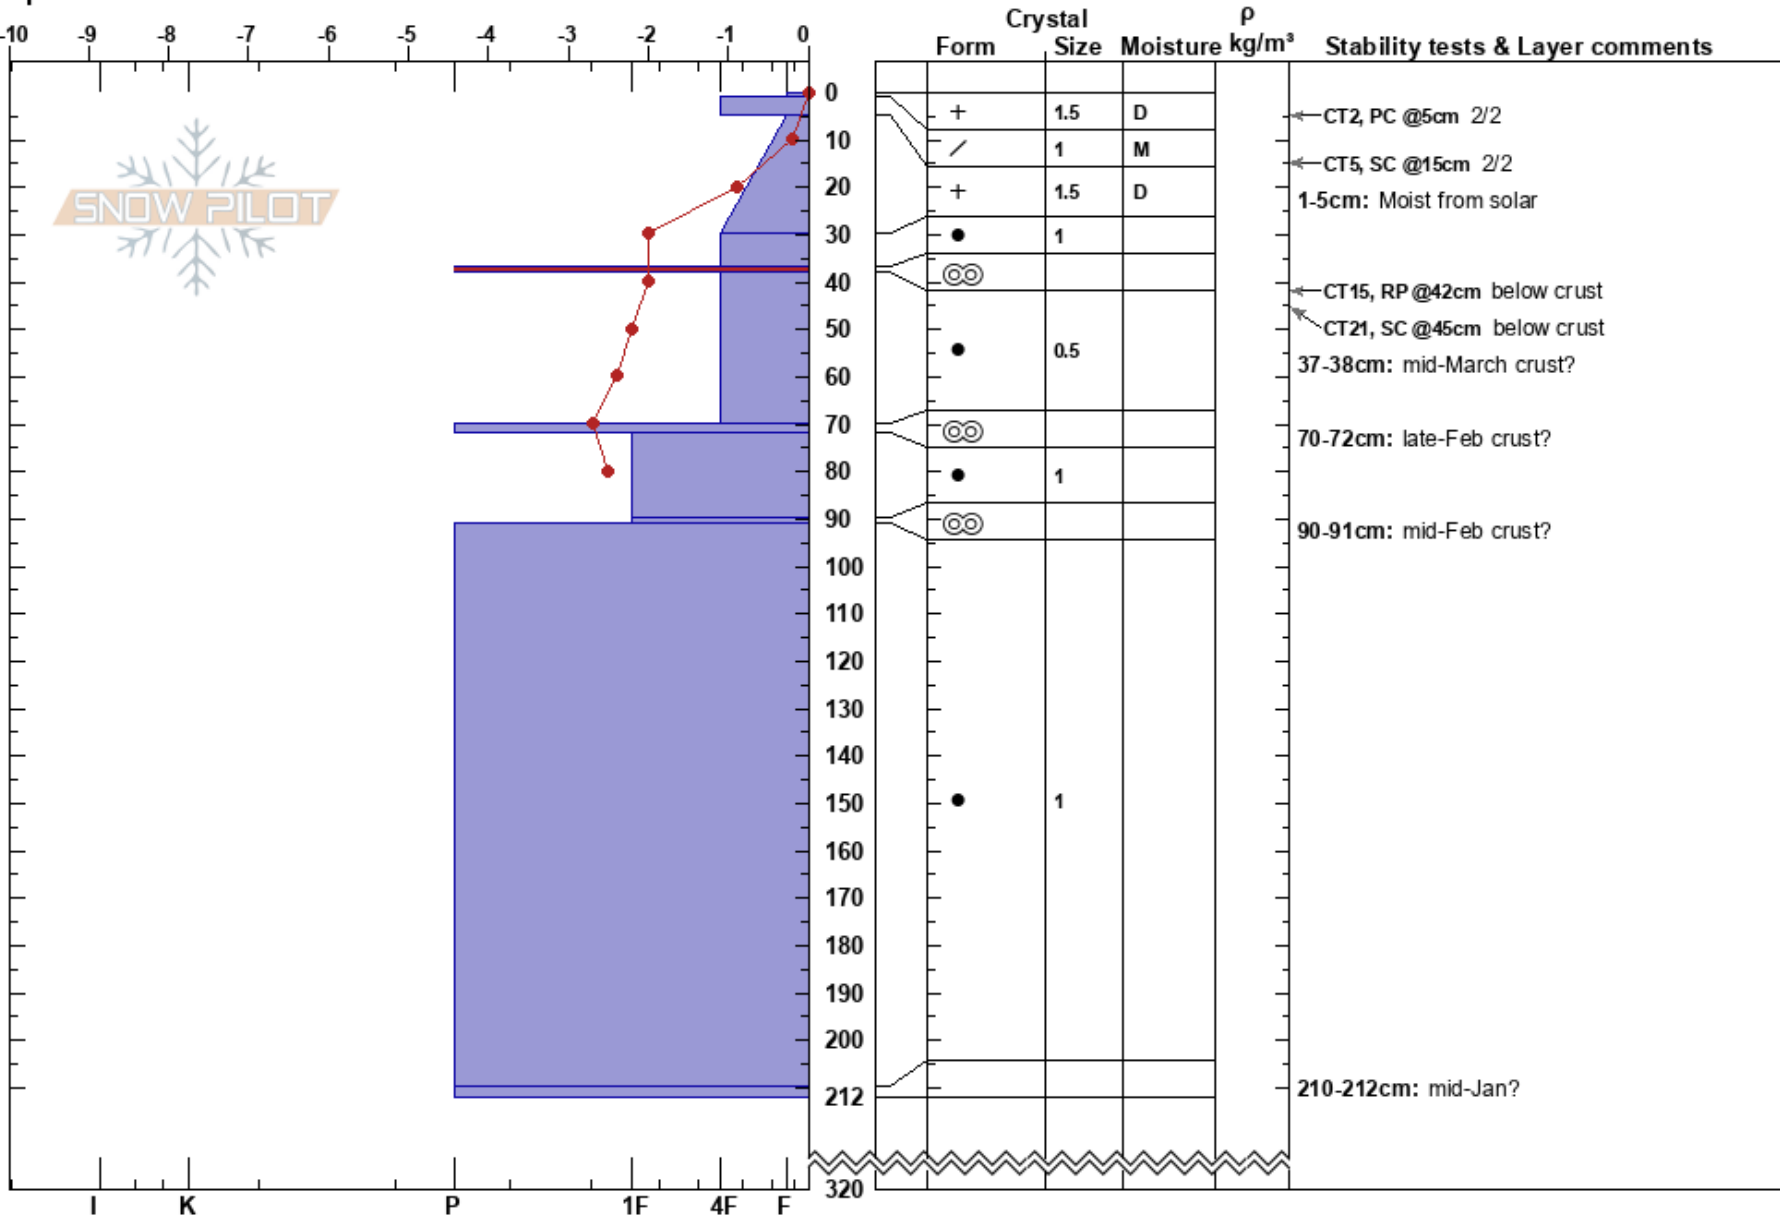

Silvercup Ridge  
 Selkirks  
 BC  
**Elevation:** 2075 m  
**Aspect:** 220°  
**Specifics:**

Simon Horton  
 30/03/2017 - 13:00  
**Co-ord:** 50.62681N, -117.39906W  
**Slope Angle:** 10°  
**Wind Loading:**

**Stability:**  
**Air Temperature:** -0.5°C **PF:** 65  
**Sky Cover:** BKN  
**Precipitation:** NO  
**Wind:** Calm

**HS:** 320  
**Layer Notes:**  
 1-5cm: Moist from solar  
 37-38cm: mid-March crust?  
 37-38cm: Problematic layer  
 70-72cm: late-Feb crust?  
 90-91cm: mid-Feb crust?  
 [More Layer Comments below]

**Notes:** Treeline meadow, sun-exposed. Additional Layer Comments: 212-210cm: mid-Jan?;