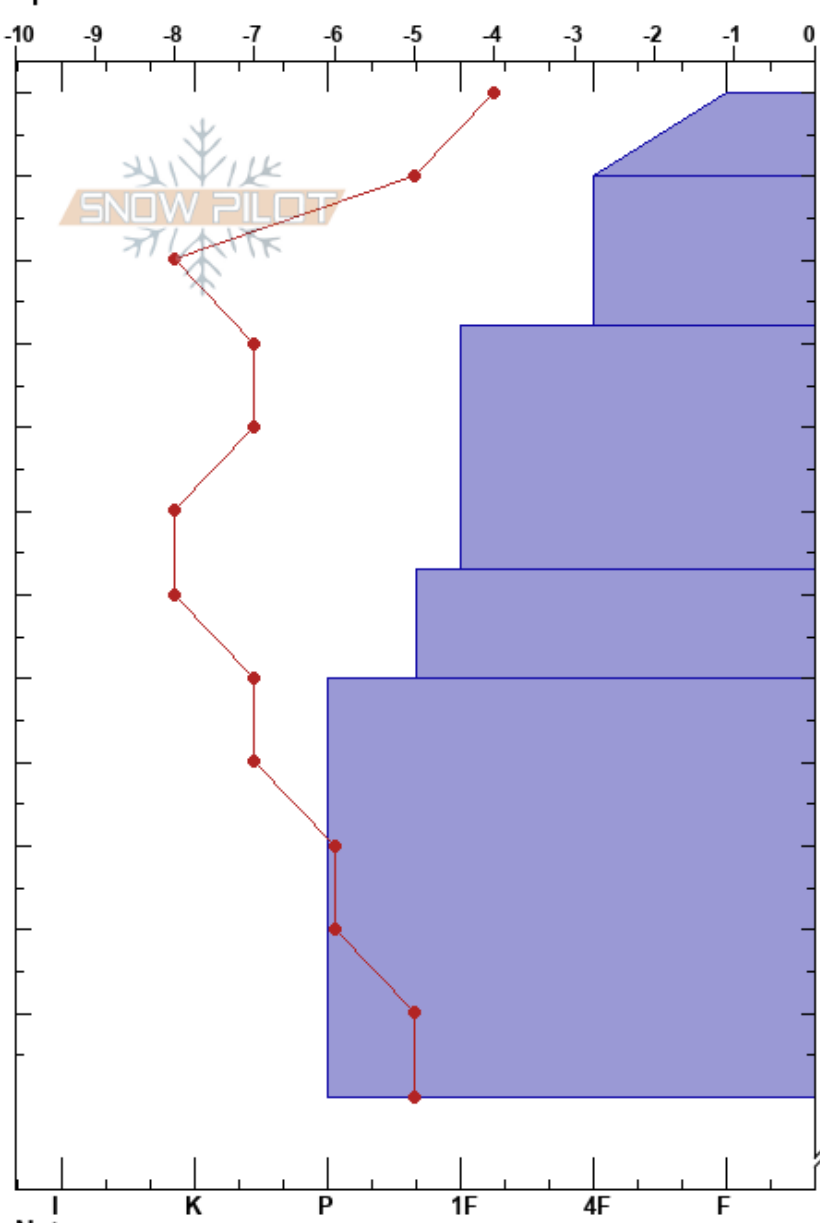

upper sheep shit
 Wasatch Range
 UT
 Elevation: 9443 ft
 Aspect: W
 Specifics:

Brock Shirley
 02/25/2019 - 12:50pm
 Co-ord: 40.67176N, -111.60383W
 Slope Angle: 22°
 Wind Loading: no

Stability:
 Air Temperature: 1°C
 Sky Cover: SCT
 Precipitation: NO
 Wind: E Moderate

HS:220

PF: 30

PS: 15

Depth (cm)	Crystal		ρ kg/m ³	Stability tests & Layer comments
	Form	Size		
220				
210	+	0.5-1		← CT5, Q2 @210cm
200	• (/)	0.3 (0.5)		
190				← CT15, Q3 @192cm
180	• (⊖)	0.5 (0.5)		
170				
160	•	0.3-0.5		
150				
140				
130	•	0.3		
120				
110				
100				← ECTX