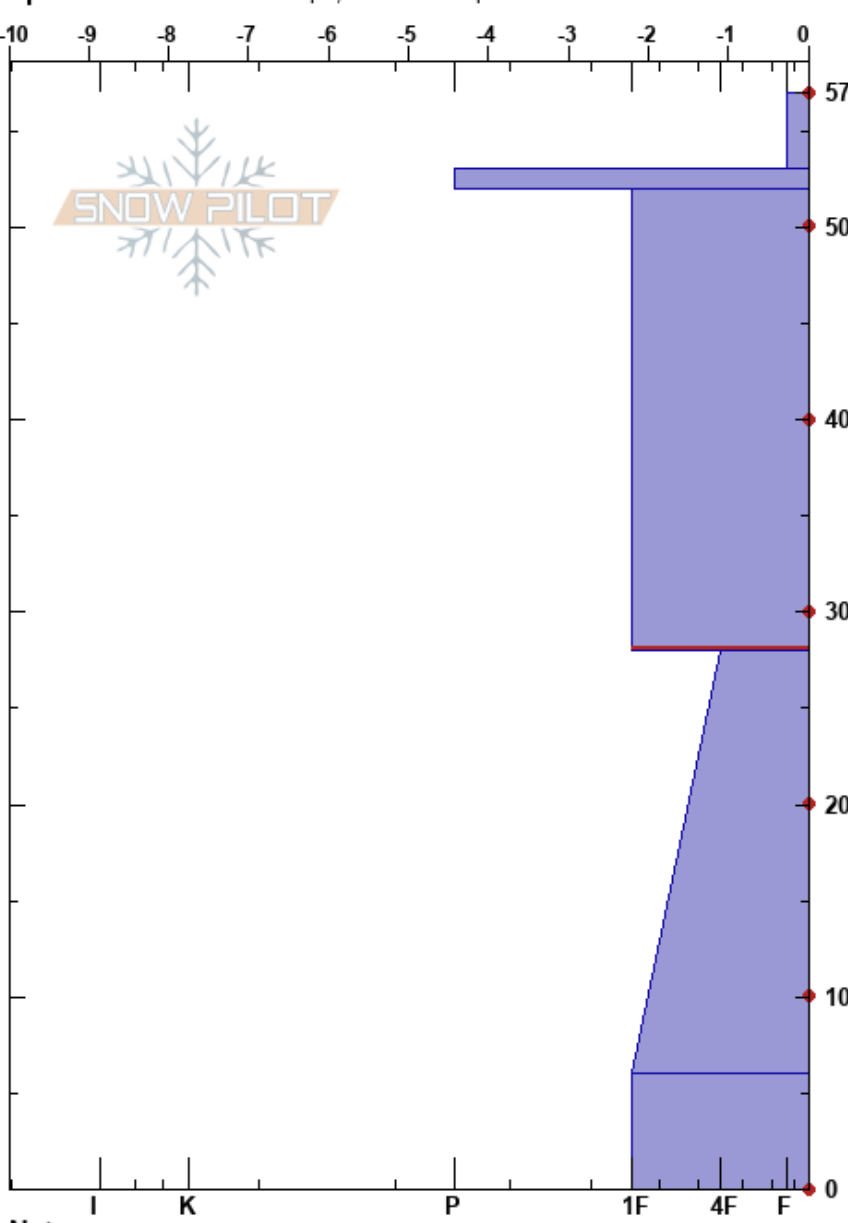

Fagerfjellet low
 Tromsø mainland
 Norway
 Elevation: 44 m
 Aspect: SW
 Specifics: Ski tracks on slope; We skied slope

Paul Velsand
 10/04/2017 - 15:00
 Co-ord: 33W 663223E 7722625N
 Slope Angle: 5°
 Wind Loading:

Stability: Fair
 Air Temperature: 3.2°C
 Sky Cover: OVC
 Precipitation: NO
 Wind: Calm

HS:57
 PF: 3
 Layer Notes: 52-28cm: Problematic layer

Form	Crystal Size	Moisture	ρ kg/m ³	Stability tests & Layer comments
☺	1.5	W		
☺☺	5	M		
☺	5	M	250	
				←ECTN15 @28cm 45 cm propagation
●	1	M	320	
☺ (B)	3-4	M	320	

Notes: Snow height iButton: 35 cm.
 Grass on weak surface found on ECT, i.e. vegetation may be the reason for the that weak interface.