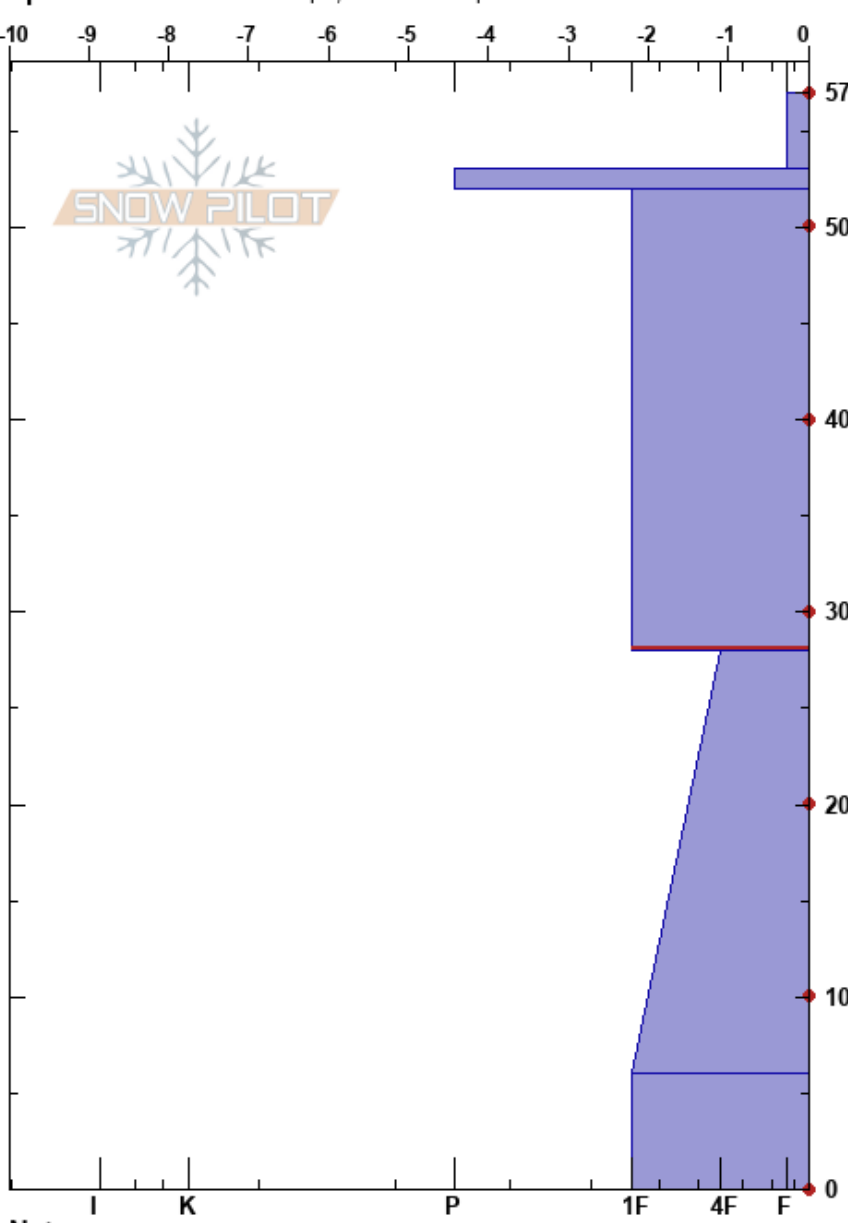

Fagerfjellet low  
 Tromsø mainland  
 Norway  
 Elevation: 44 m  
 Aspect: SW  
 Specifics: Ski tracks on slope; We skied slope

Paul Velsand  
 10/04/2017 - 15:00  
 Co-ord: 33W 663223E 7722625N  
 Slope Angle: 5°  
 Wind Loading:

Stability: Fair  
 Air Temperature: 3.2°C  
 Sky Cover: OVC  
 Precipitation: NO  
 Wind: Calm

HS:57  
 PF: 3  
 Layer Notes: 52-28cm: Problematic layer

Form	Crystal Size	Moisture	$\rho$ kg/m <sup>3</sup>	Stability tests & Layer comments
☘	1.5	W		
☉☉	5	M		
☘	5	M	250	
				← ECTN15 @28cm 45 cm propagation
●	1	M	320	
☘ (B)	3-4	M	320	

Notes: Snow height iButton: 35 cm.  
 Grass on weak surface found on ECT, i.e. vegetation may be the reason for the that weak interface.