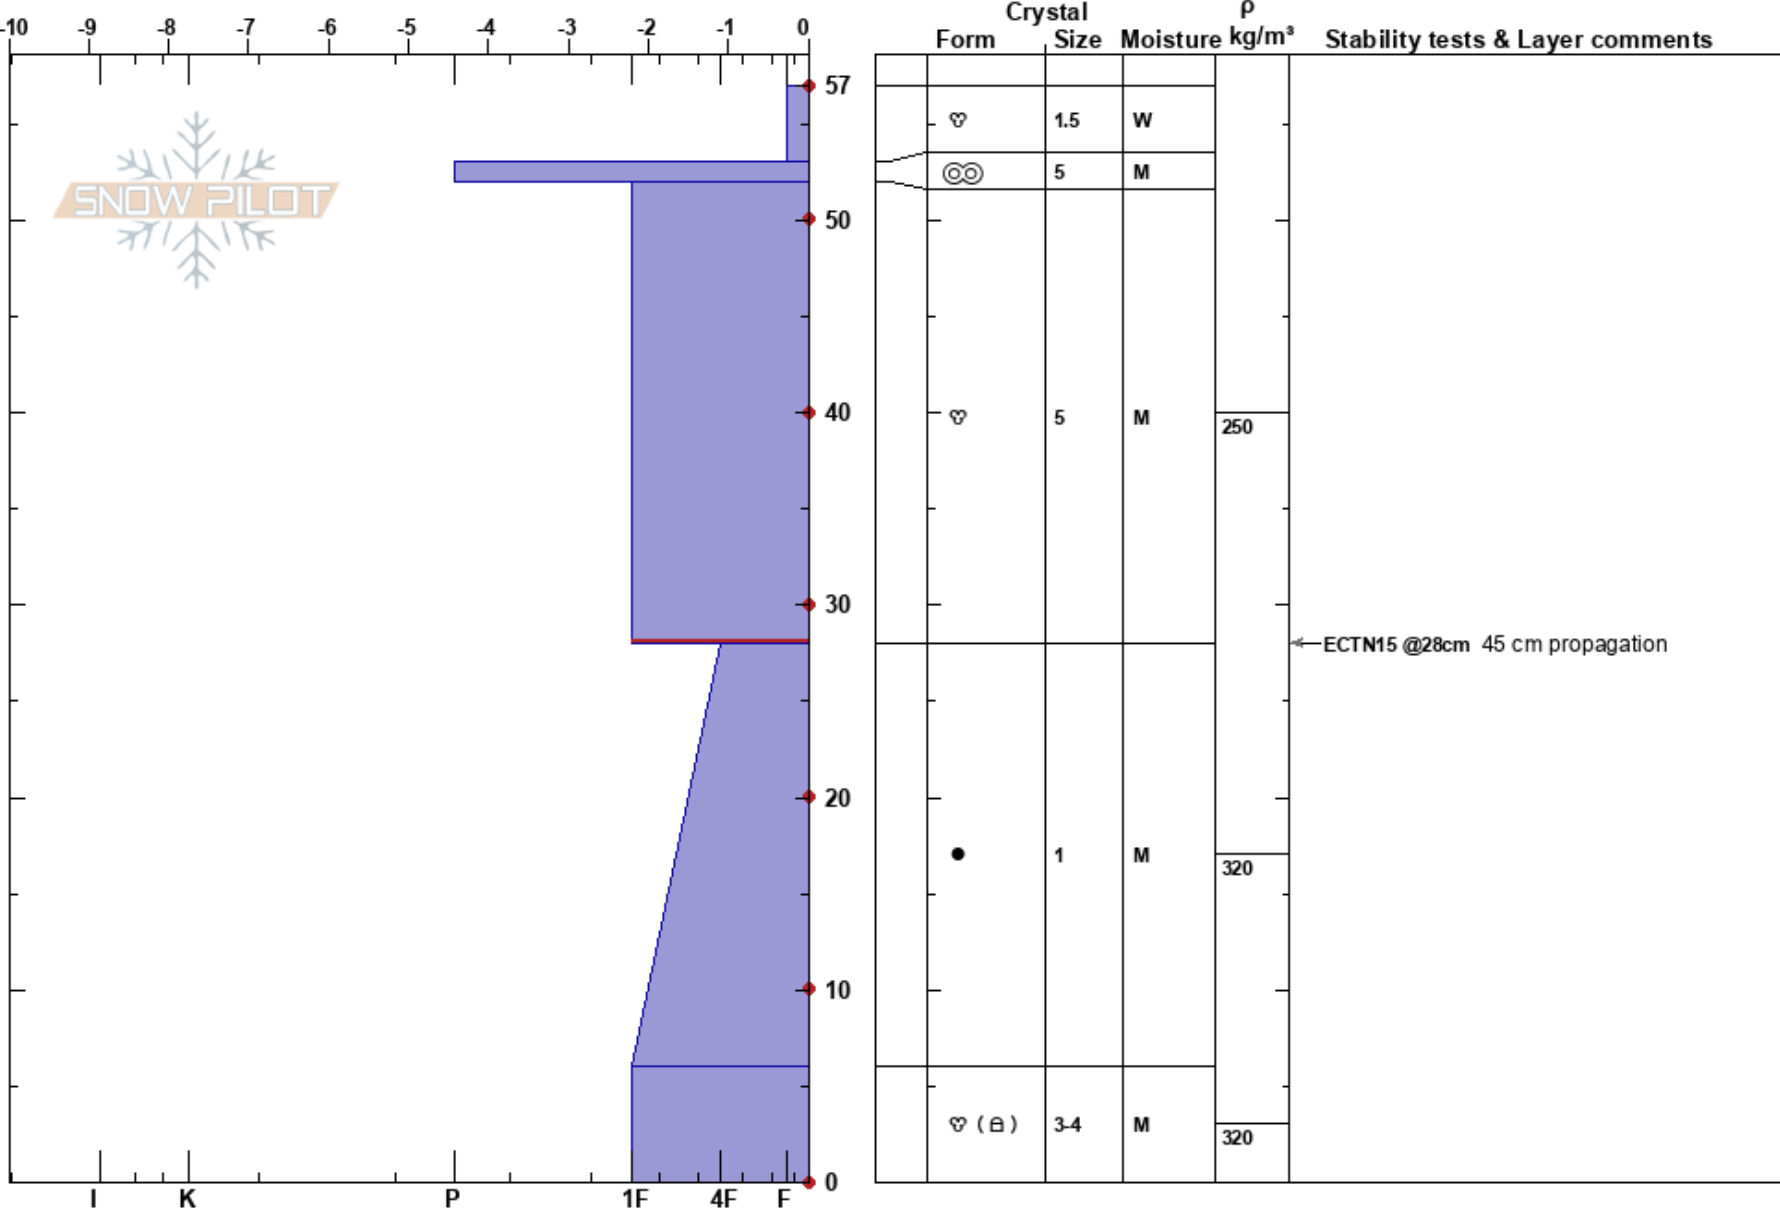

Fagerfjellet low
 Tromsø mainland
 Norway
 Elevation: 44 m
 Aspect: SW

Paul Velsand
 10/04/2017 - 15:00
 Co-ord: 33W 663223E 7722625N
 Slope Angle: 5°
 Wind Loading:

Stability: Fair
 Air Temperature: 3.2°C
 Sky Cover: OVC
 Precipitation: NO
 Wind: Calm

HS:57
 PF: 3
 Layer Notes: 52-28cm: Problematic layer

Specifics: Ski tracks on slope; We skied slope

Notes: Snow height iButton: 35 cm.

Grass on weak surface found on ECT, i.e. vegetation may be the reason for the that weak interface.