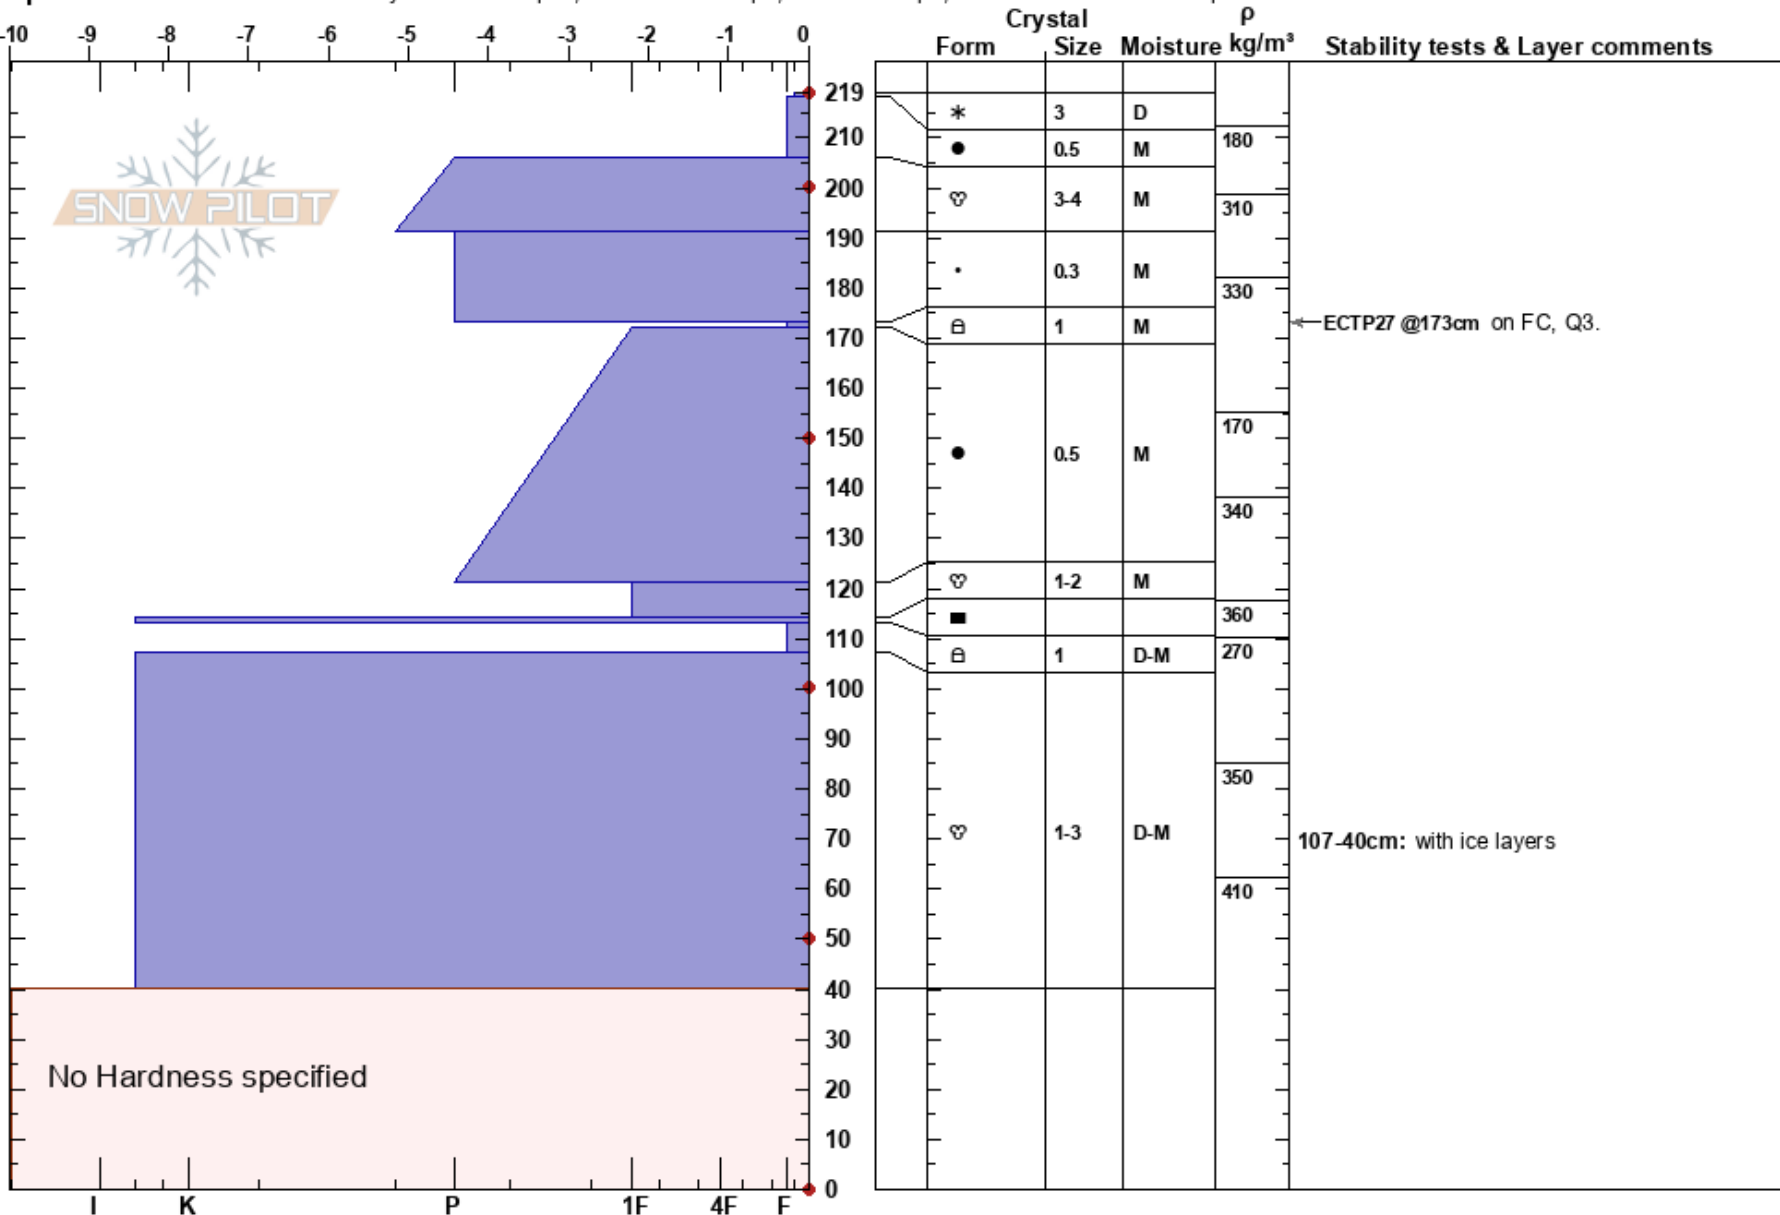

Fagerfjellet high
 Tromsø mainland
 Norway
 Elevation: 469 m
 Aspect: SW

Paul Velsand
 10/04/2017 - 13:30
 Co-ord: 33W 664644E 7721833N
 Slope Angle: 15°
 Wind Loading:

Stability: Good
 Air Temperature: 0°C
 Sky Cover: OVC
 Precipitation: S-1
 Wind: Calm

HS:219
 PF: 19
 173-172cm: Problematic layer
 107-40cm: with ice layers

Specifics: Recent avalanche activity on similar slopes; Ski tracks on slope; We skied slope; Snowmobile tracks on slope

Notes: Snow height iButton: 190 cm.