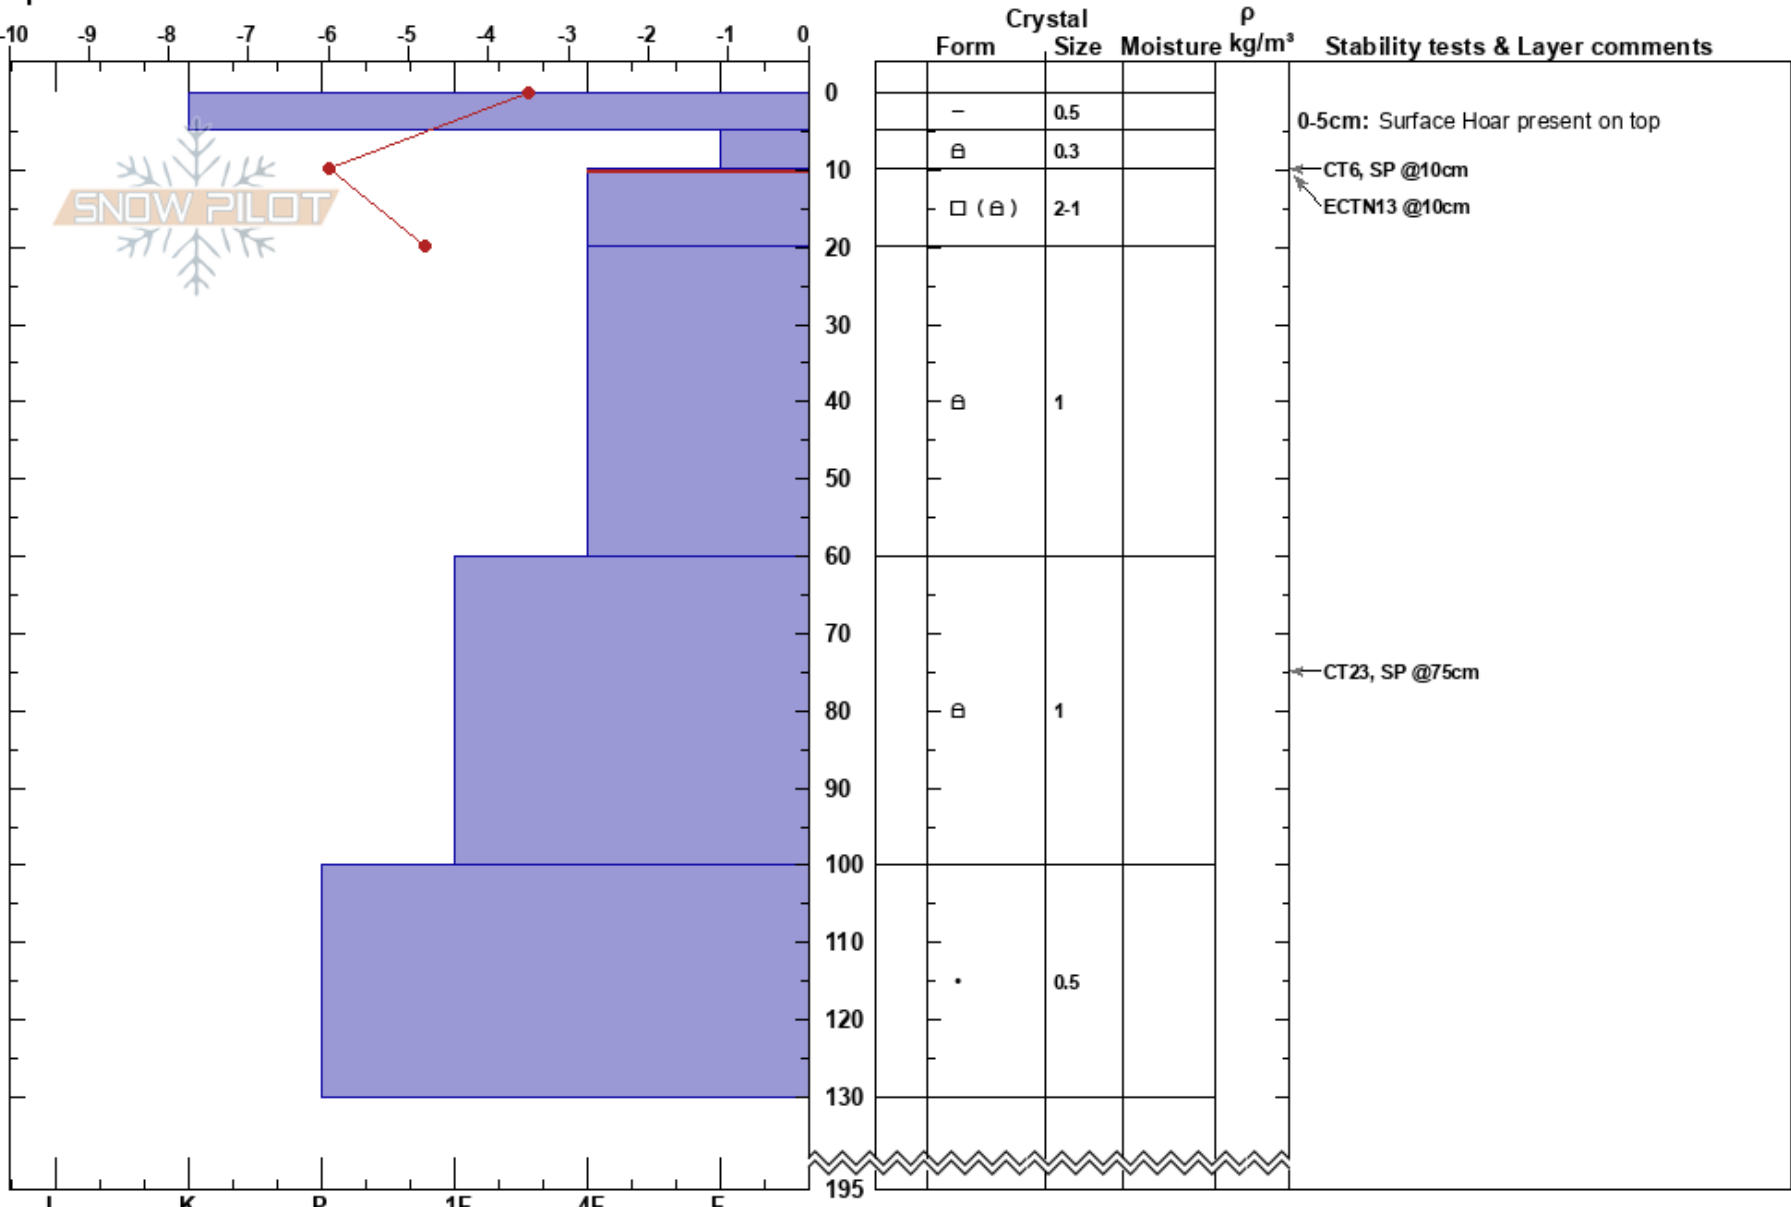

Tincan Turnagain Pass
 Chugach Range
 AK
 Elevation: 685 m
 Aspect: SW
 Specifics:

Kannon Kilander
 04/24/2017 - 1:08pm
 Co-ord: 60.78460N, -149.16950W
 Slope Angle: 28°
 Wind Loading: no

Stability:
 Air Temperature: -6.5°C
 Sky Cover: CLR
 Precipitation: NO
 Wind: NW Calm

HS: 195
 PF: 15
 Layer Notes:
 0-5cm: Surface Hoar present on top
 10-20cm: Problematic layer

Notes: Soft Storm Snow 0-15cm