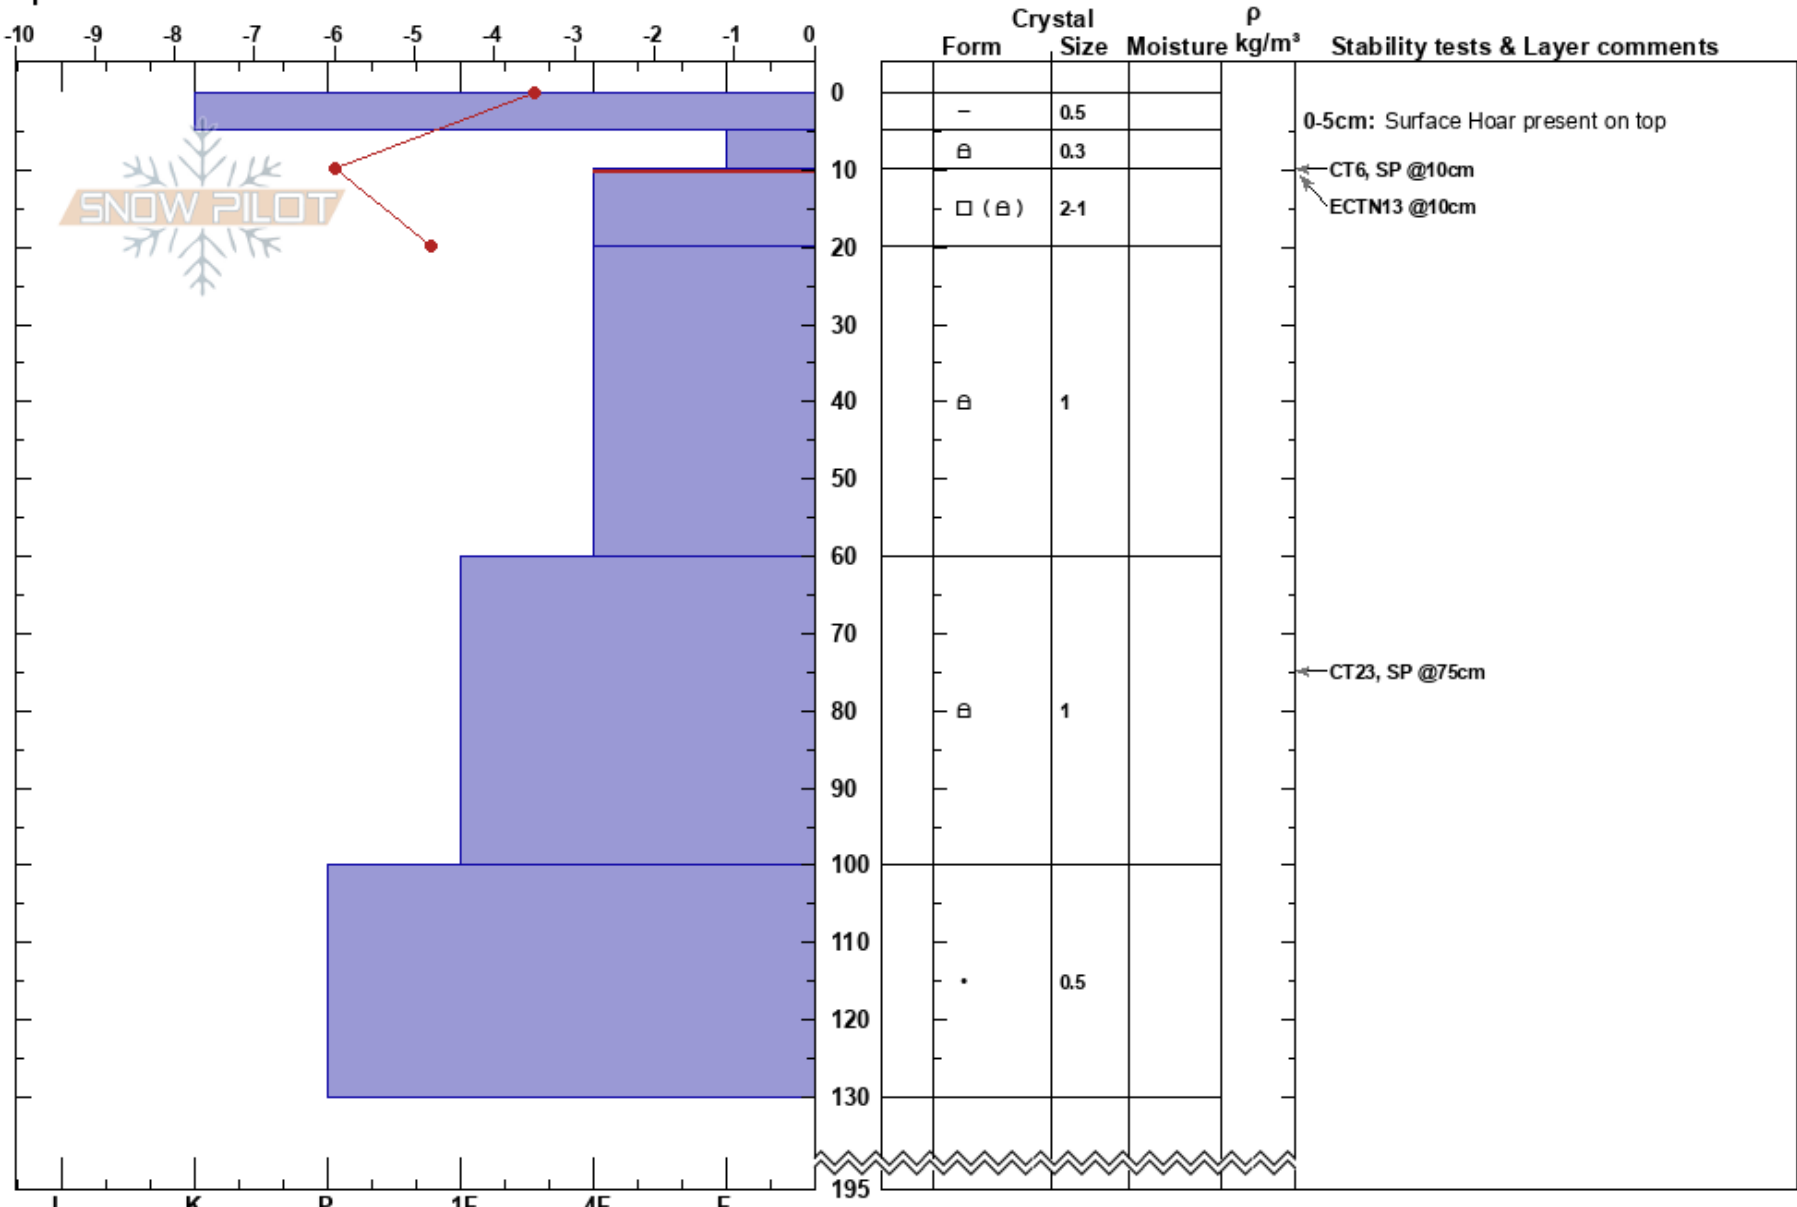

Tincan Turnagain Pass
 Chugach Range
 AK
 Elevation: 685 m
 Aspect: SW
 Specifics:

Kannon Kilander
 04/24/2017 - 1:08pm
 Co-ord: 60.78460N, -149.16950W
 Slope Angle: 28°
 Wind Loading: no

Stability:
 Air Temperature: -6.5°C
 Sky Cover: CLR
 Precipitation: NO
 Wind: NW Calm

HS: 195
 PF: 15
 Layer Notes:
 0-5cm: Surface Hoar present on top
 10-20cm: Problematic layer

Notes: Soft Storm Snow 0-15cm