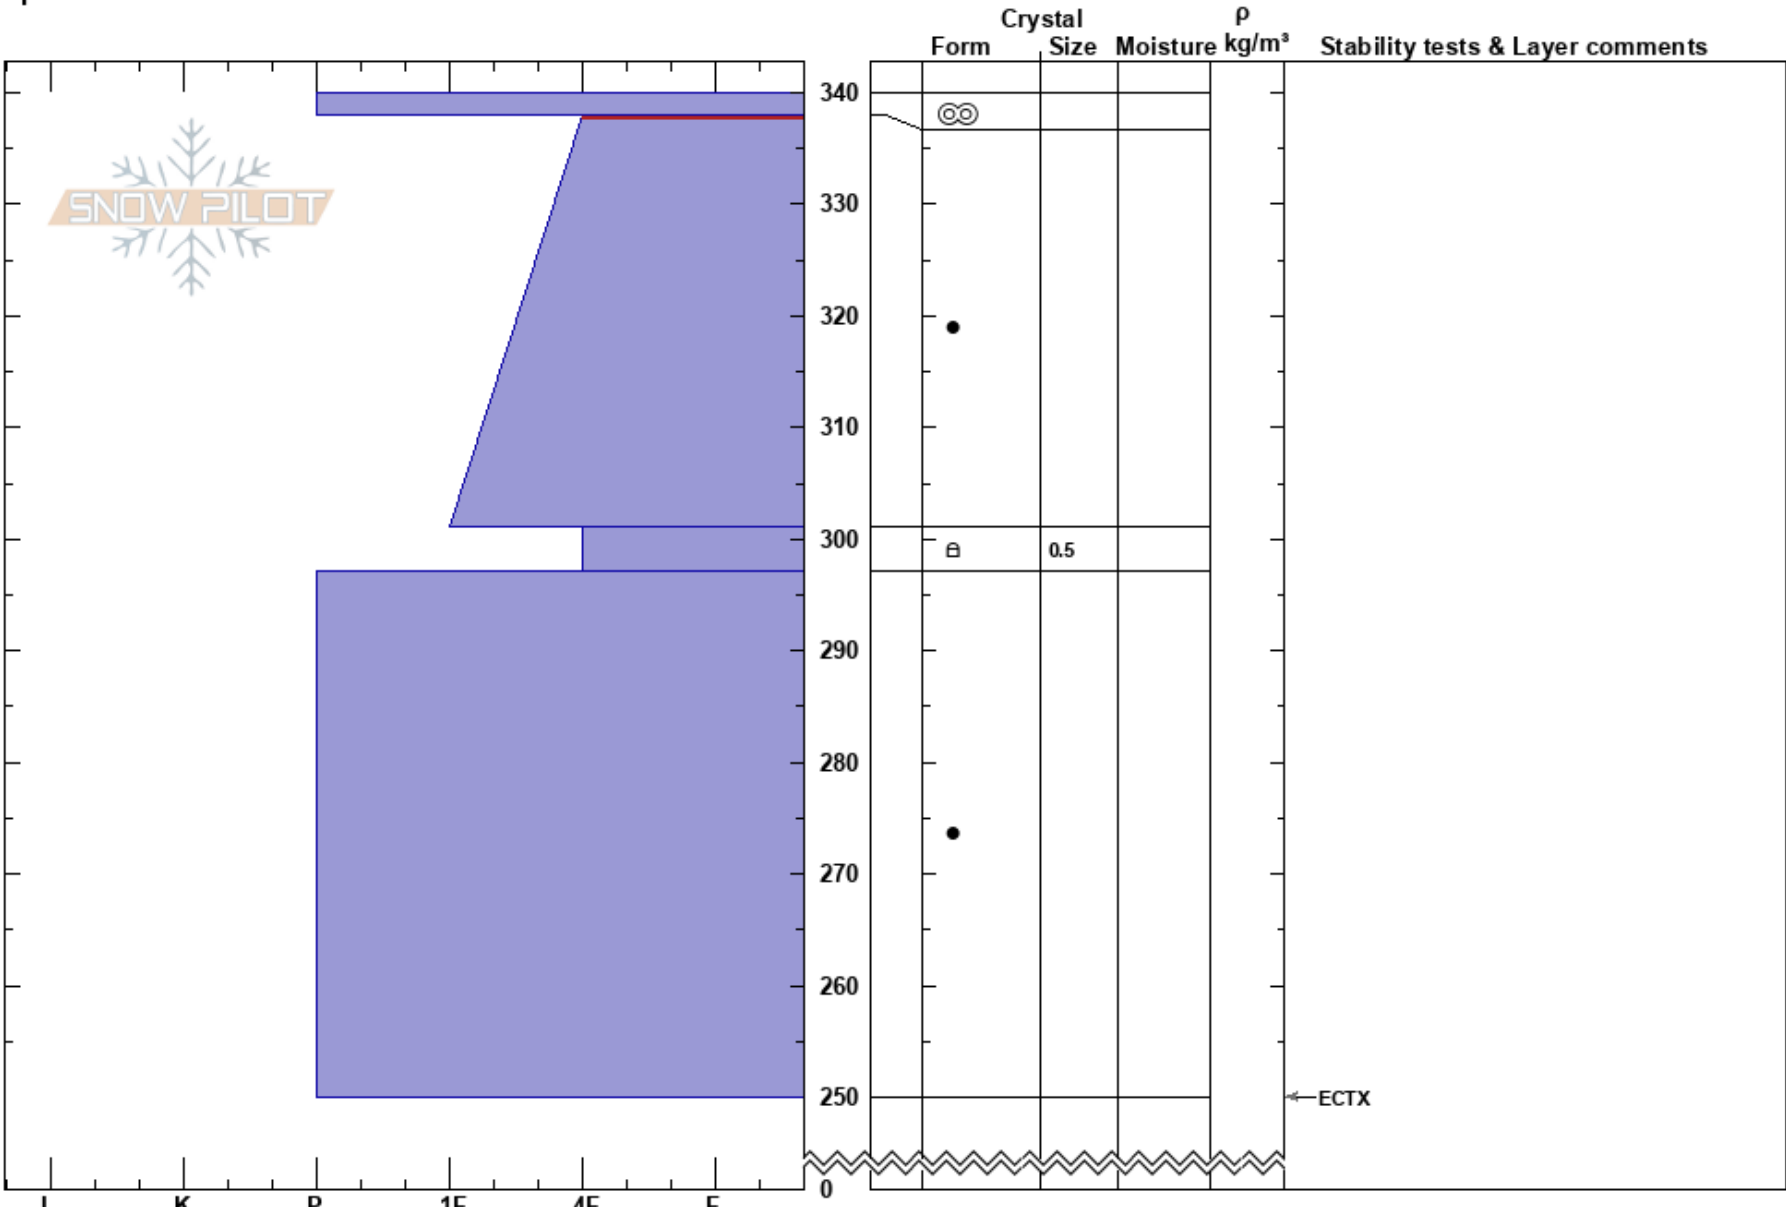

N Fooses
 Sawatch
 CO
Elevation:
Aspect: 320°
Specifics:

Ian Hoyer
 04/08/2017 - 10:30am
Co-ord: 38.49597N, -106.31185W
Slope Angle: 32°
Wind Loading: no

Stability: Good
Air Temperature:
Sky Cover: BKN
Precipitation: NO
Wind: W Strong

HS: 340
Layer Notes: 338-301cm: Problematic layer

Notes: