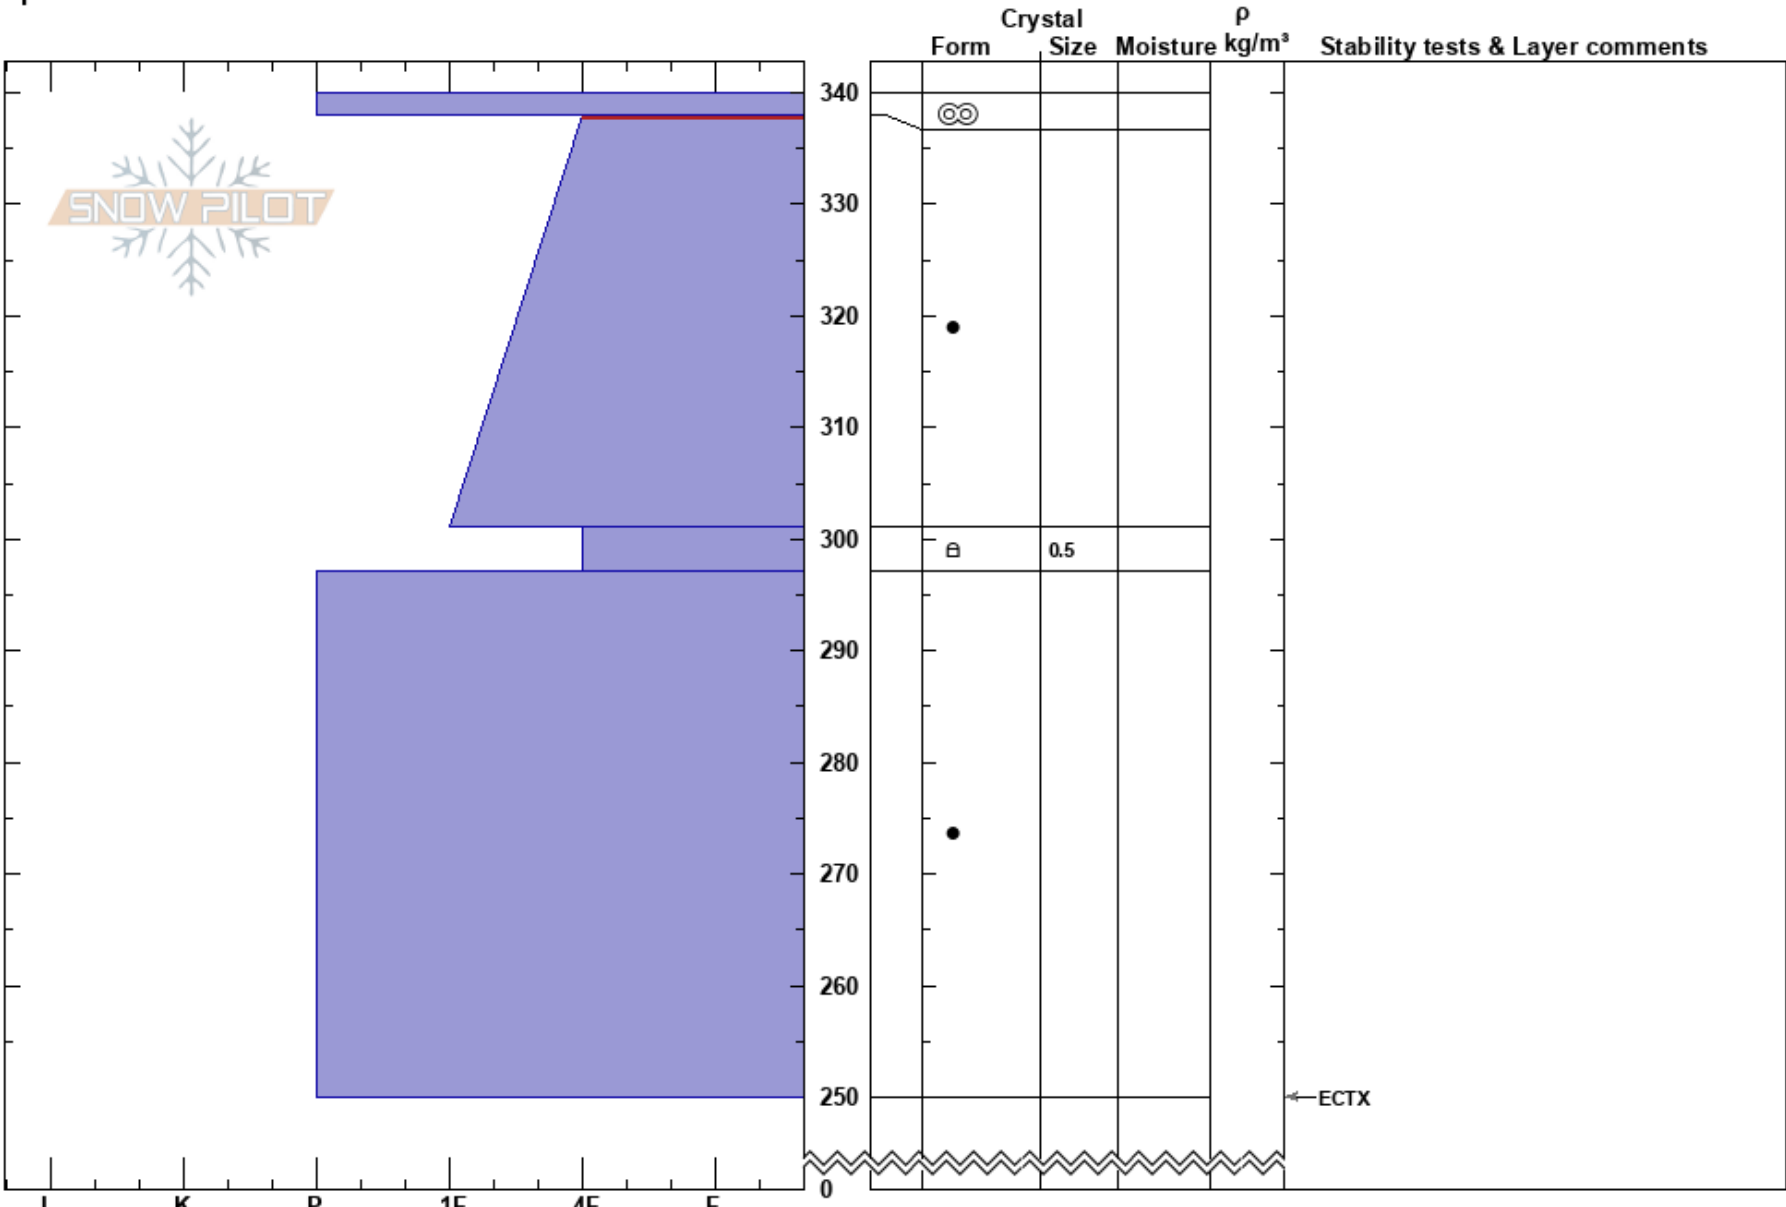

N Fooses
 Sawatch
 CO
Elevation:
Aspect: 320°
Specifics:

Ian Hoyer
 04/08/2017 - 10:30am
Co-ord: 38.49597N, -106.31185W
Slope Angle: 32°
Wind Loading: no

Stability: Good
Air Temperature:
Sky Cover: BKN
Precipitation: NO
Wind: W Strong

HS: 340
Layer Notes: 338-301cm: Problematic layer

Notes: I K P 1F 4F F