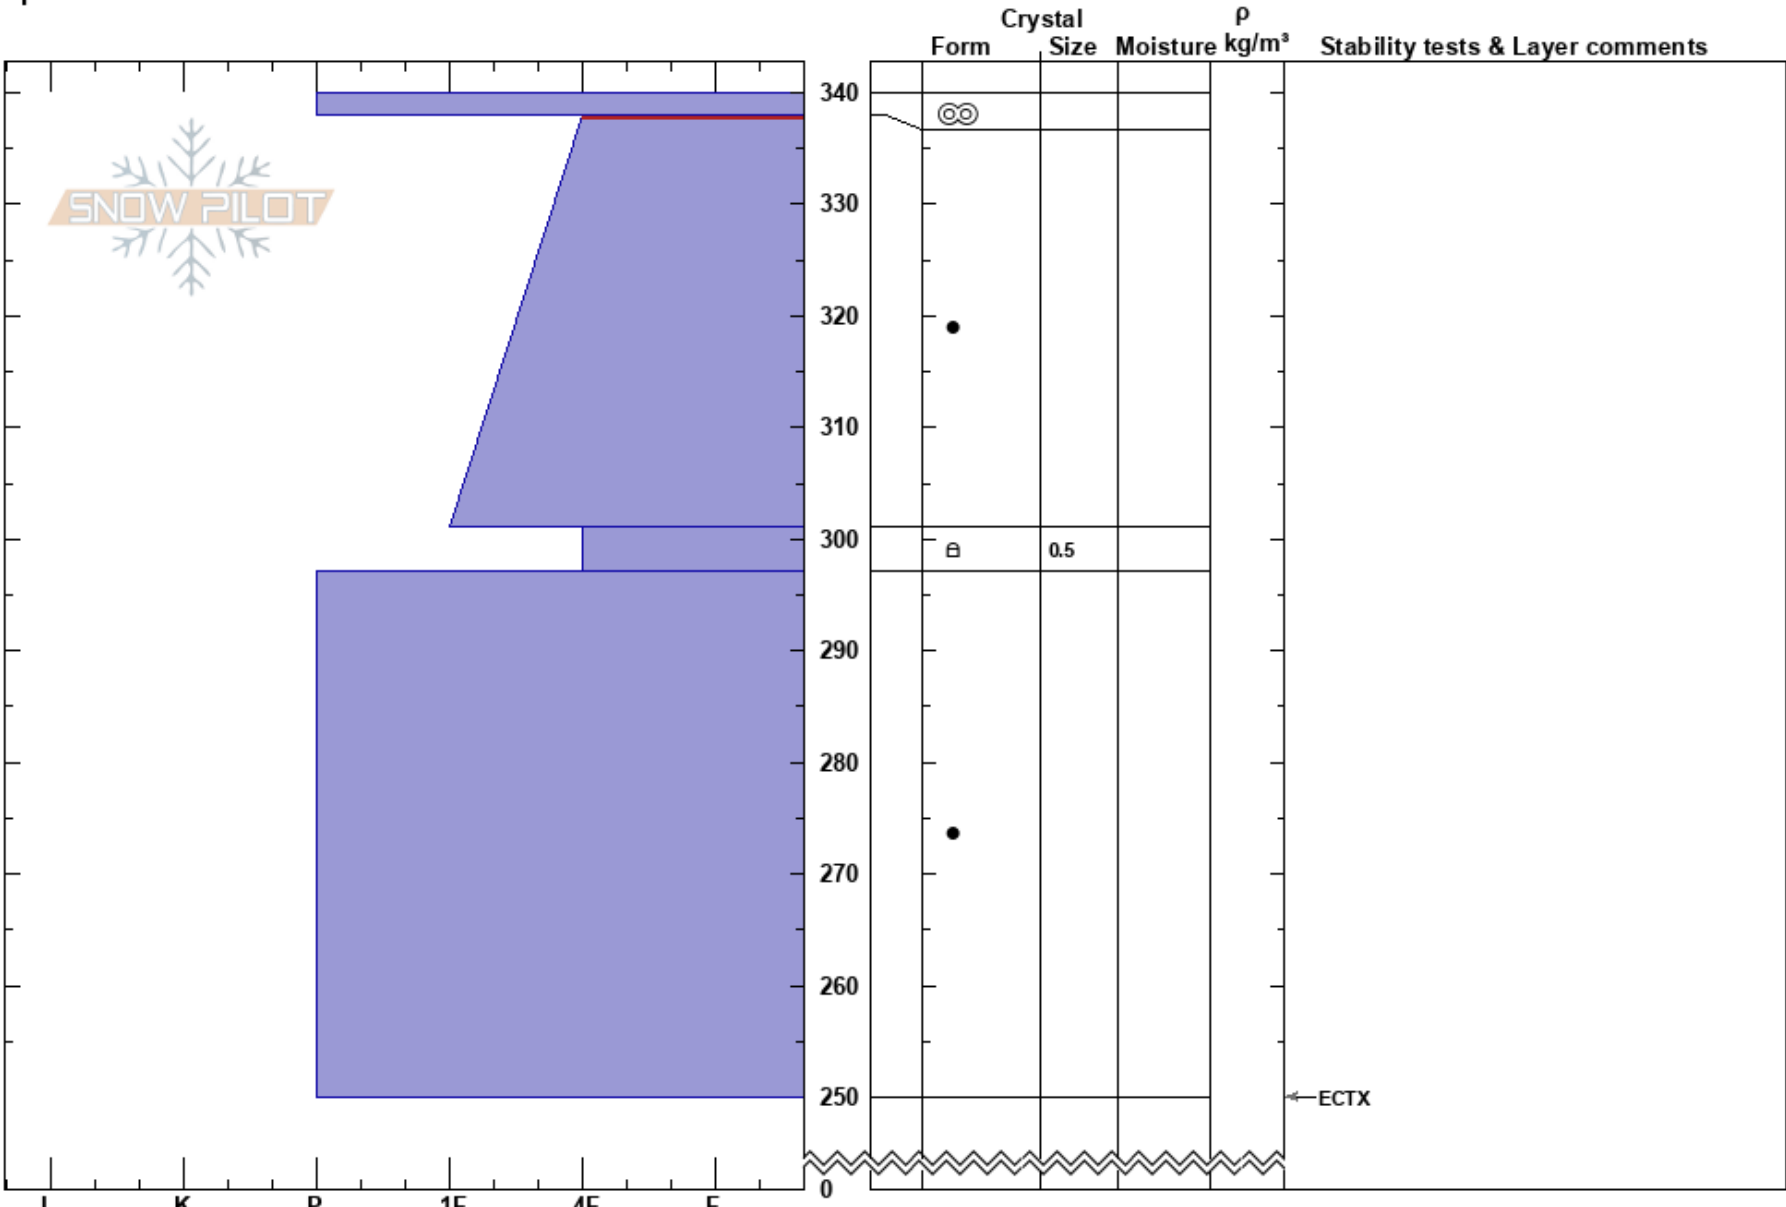

N Fooses  
 Sawatch  
 CO  
**Elevation:**  
**Aspect:** 320°  
**Specifics:**

Ian Hoyer  
 04/08/2017 - 10:30am  
**Co-ord:** 38.49597N, -106.31185W  
**Slope Angle:** 32°  
**Wind Loading:** no

**Stability:** Good  
**Air Temperature:**  
**Sky Cover:** BKN  
**Precipitation:** NO  
**Wind:** W Strong

**HS:** 340  
**Layer Notes:**  
 338-301cm: Problematic layer

Notes: