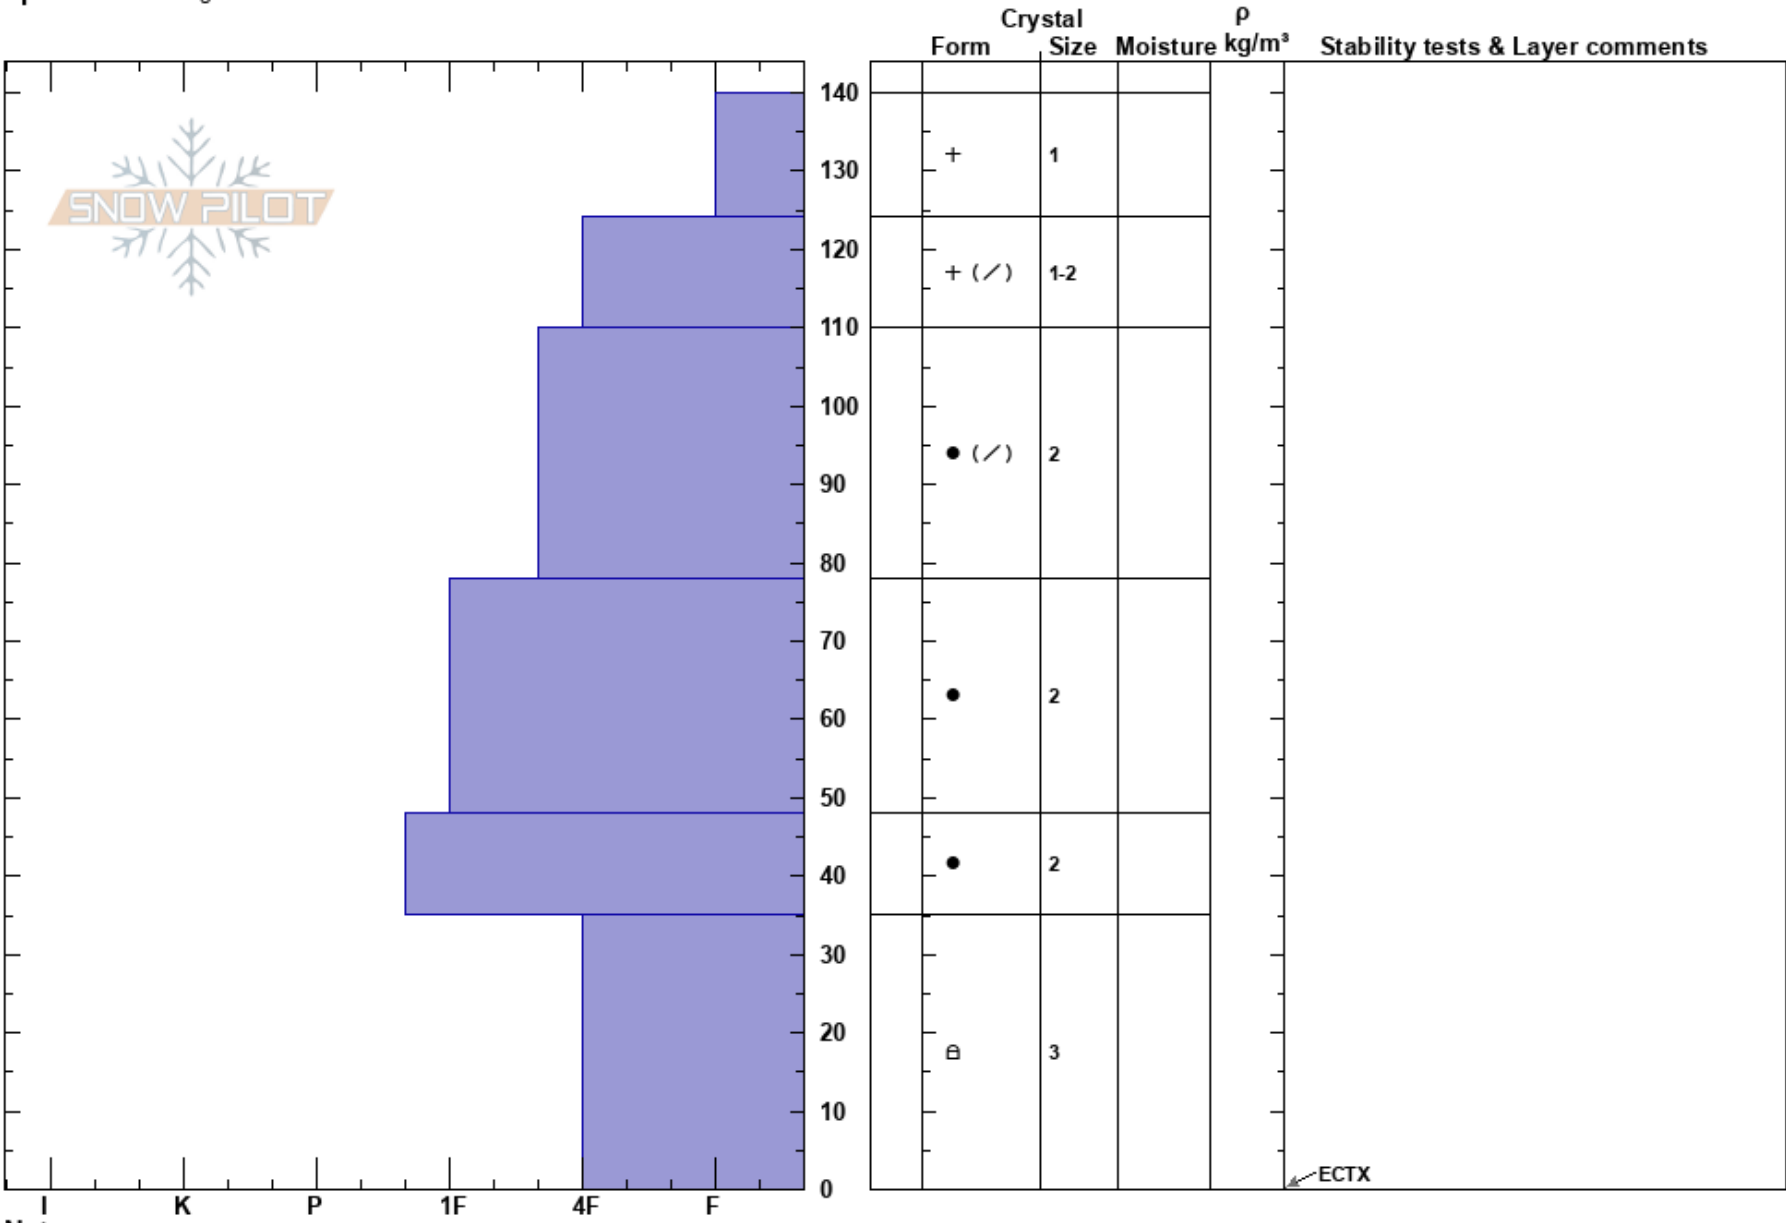

Trolley Chute
 Bridger Range
 MT
Elevation: 8575 ft
Aspect: 60°
Specifics: Pit dug in a Ski Area

Bridger Bowl
 01/02/2021 - 12:45pm
Co-ord: 45.80368N, -110.93221W
Slope Angle: 41°
Wind Loading: no

Stability:
Air Temperature:
Sky Cover: BKN
Precipitation: NO
Wind: S Light Breeze

HS: 140
PF: 110
Layer Notes:

Notes: Pit dug by Shane Cottom.