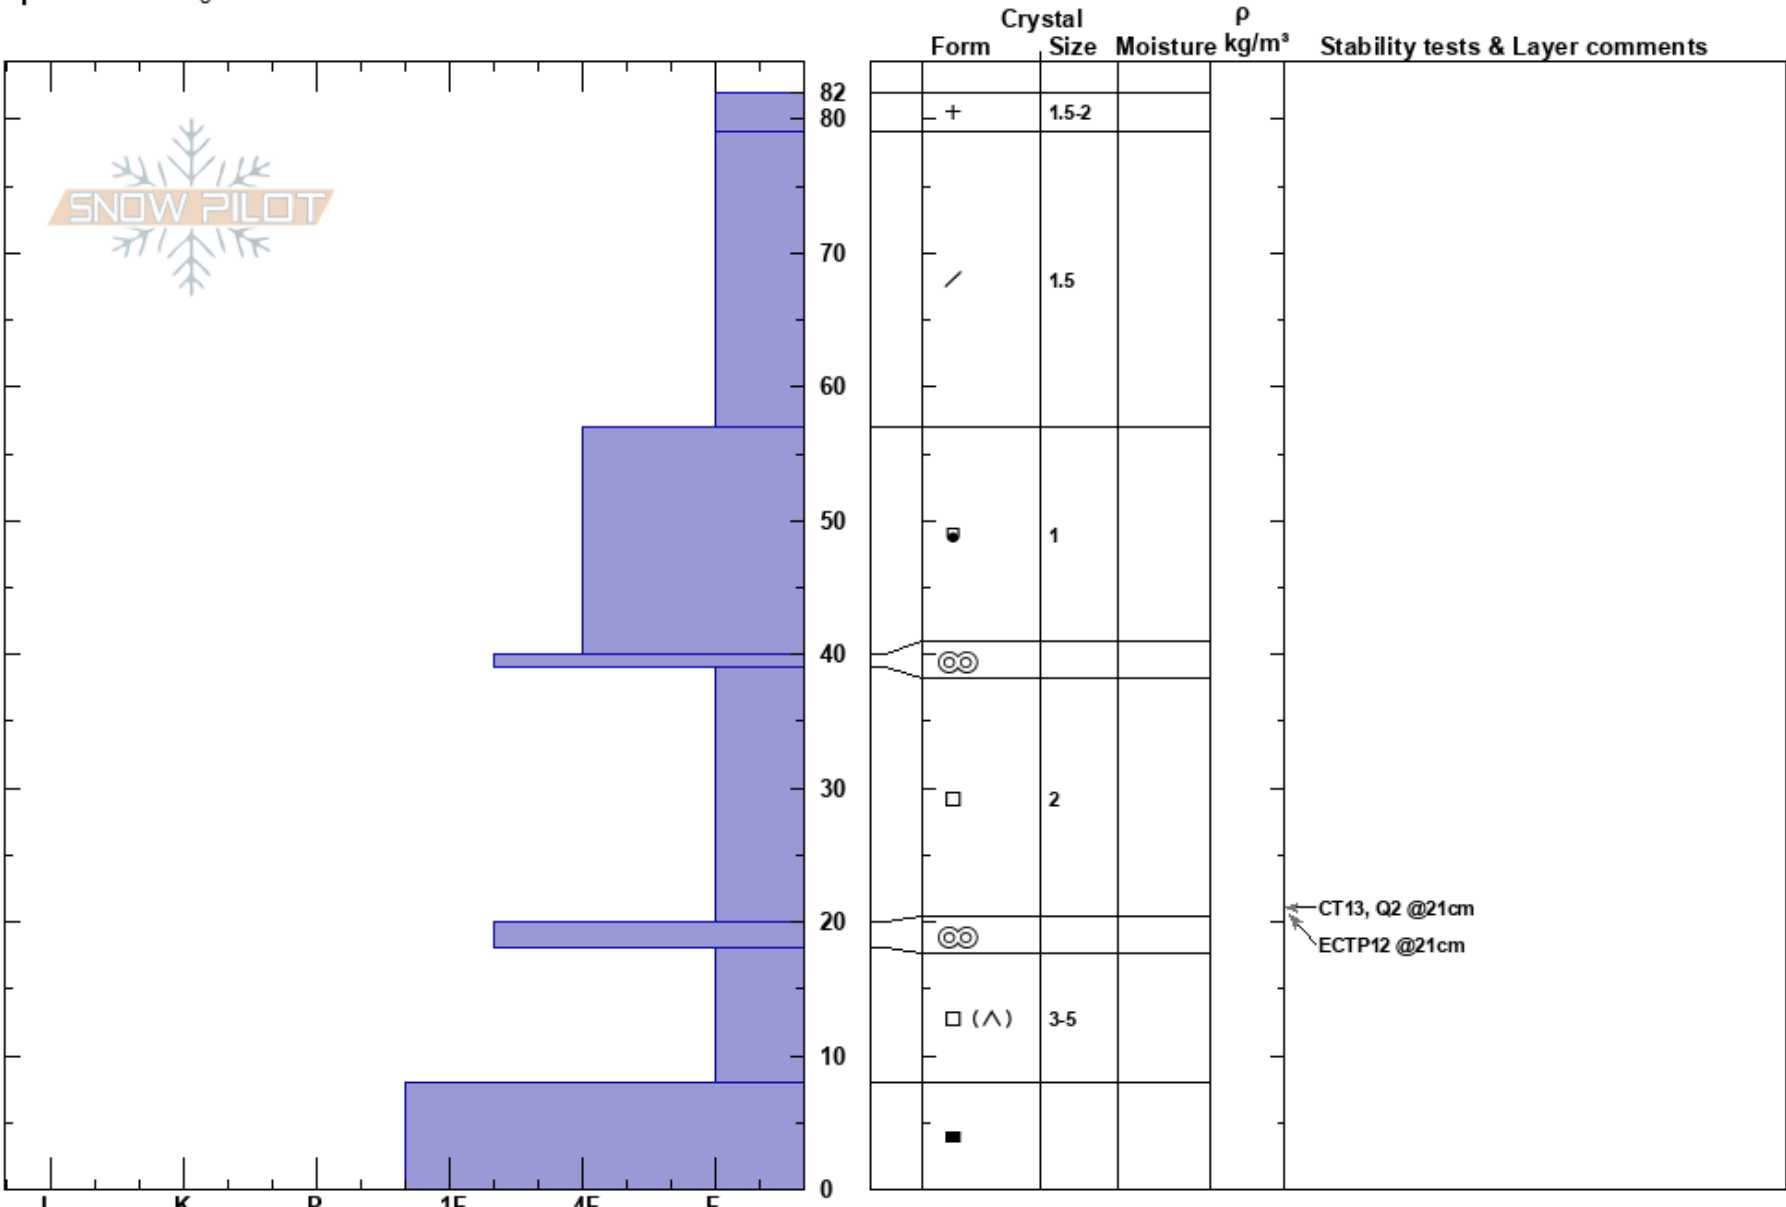

Joe's Jungle
 Bridger Range
 MT
Elevation: 8308 ft
Aspect: 90°
Specifics: Pit dug in a Ski Area

Bridger Bowl
 01/02/2021 - 12:50pm
Co-ord: 45.81125N, -110.92882W
Slope Angle: 28°
Wind Loading: no

Stability:
Air Temperature: HS:82 PF:60
Sky Cover: SCT
Precipitation: NO
Wind: Calm

Layer Notes:

Notes: Pit dug by Ella Darham.