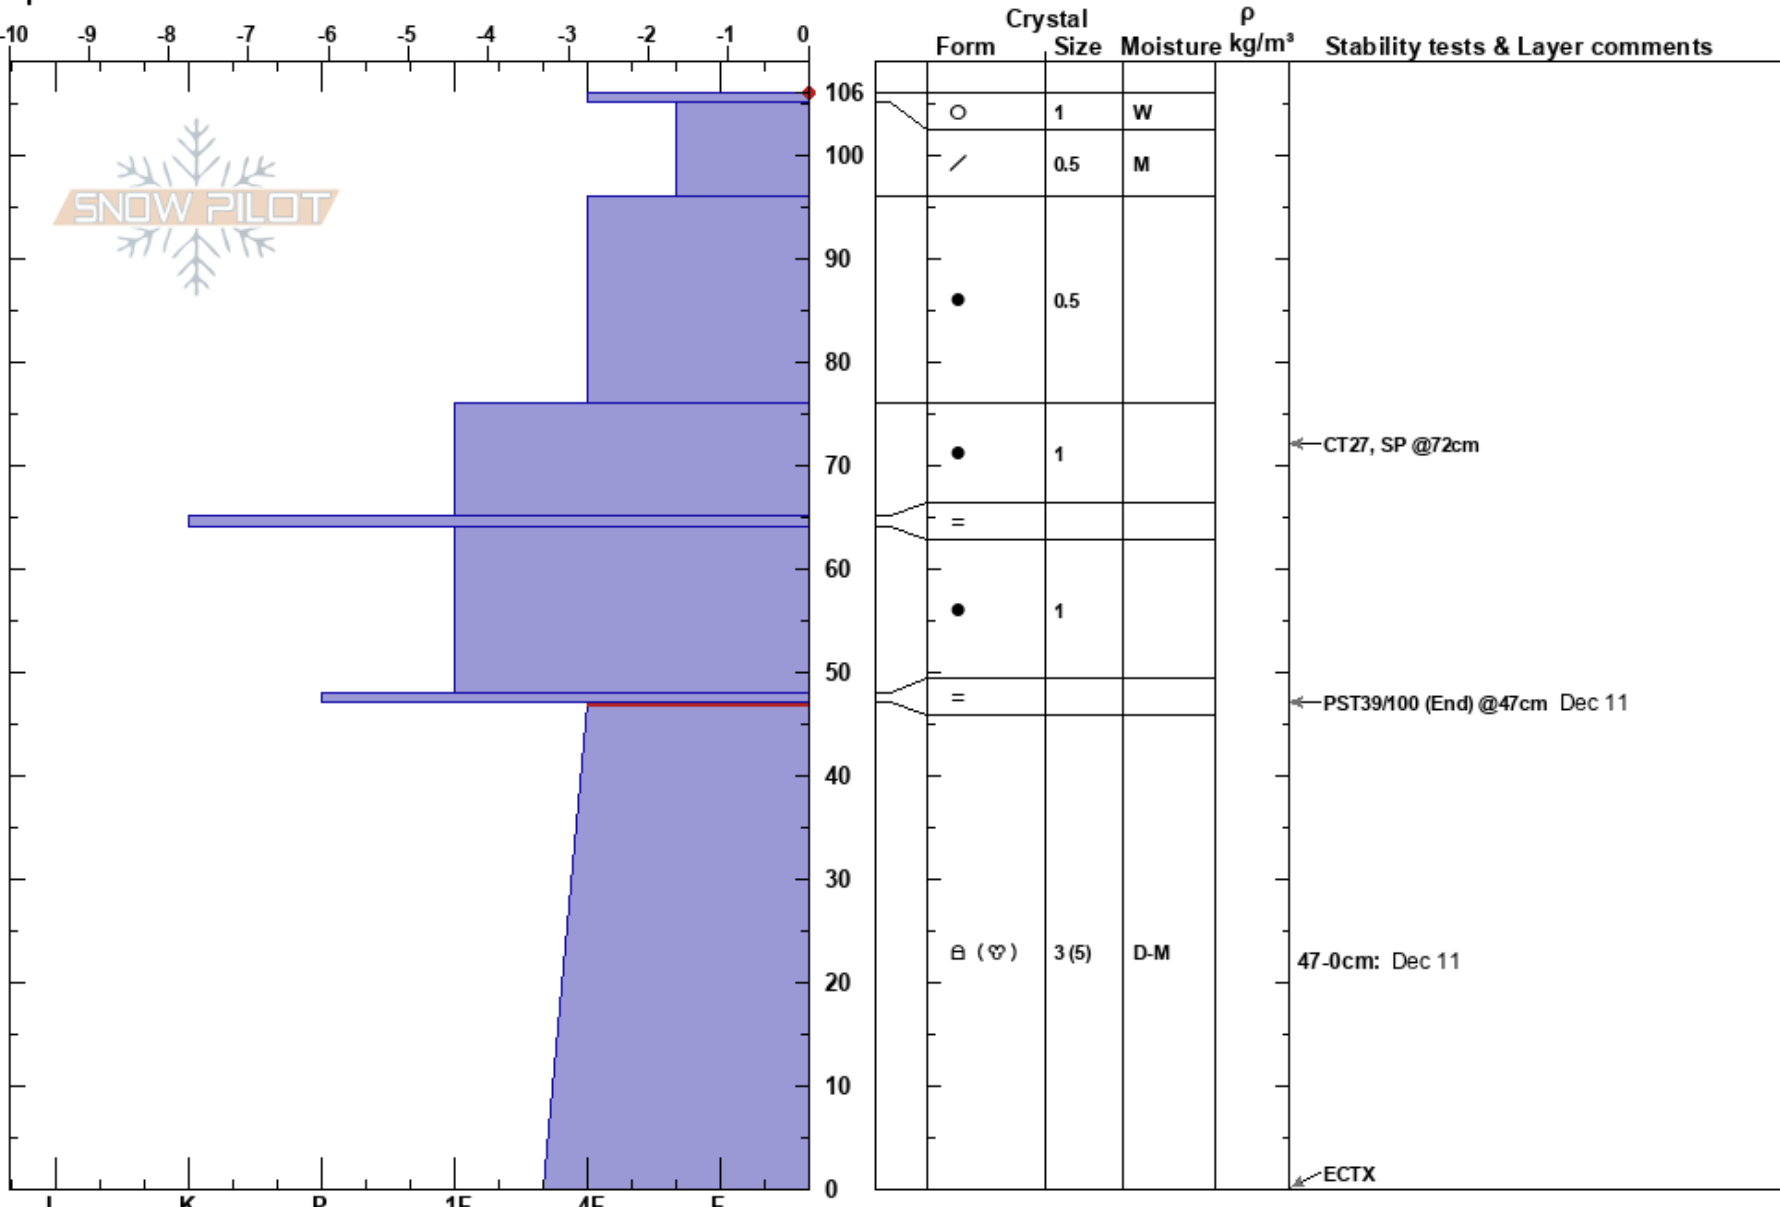

Lincoln Ridge
 Central Sierra
 CA
 Elevation: 7448 ft
 Aspect: 31°
 Specifics:

Brandon Schwartz
 01/02/2021 - 10:30am
 Co-ord: 39.59327N, -120.49231W
 Slope Angle: 26°
 Wind Loading: no

Stability: Very Good
 Air Temperature: 0°C
 Sky Cover: X
 Precipitation: RS
 Wind: SW Moderate

HS: 106
 PS: 10
 47-0cm: Dec 11
 47-0cm: Problematic layer

Notes: Pit dug in open area below treeline. Substantial rounding of the Dec 11 PWL at this location, but still problematic for future loading.