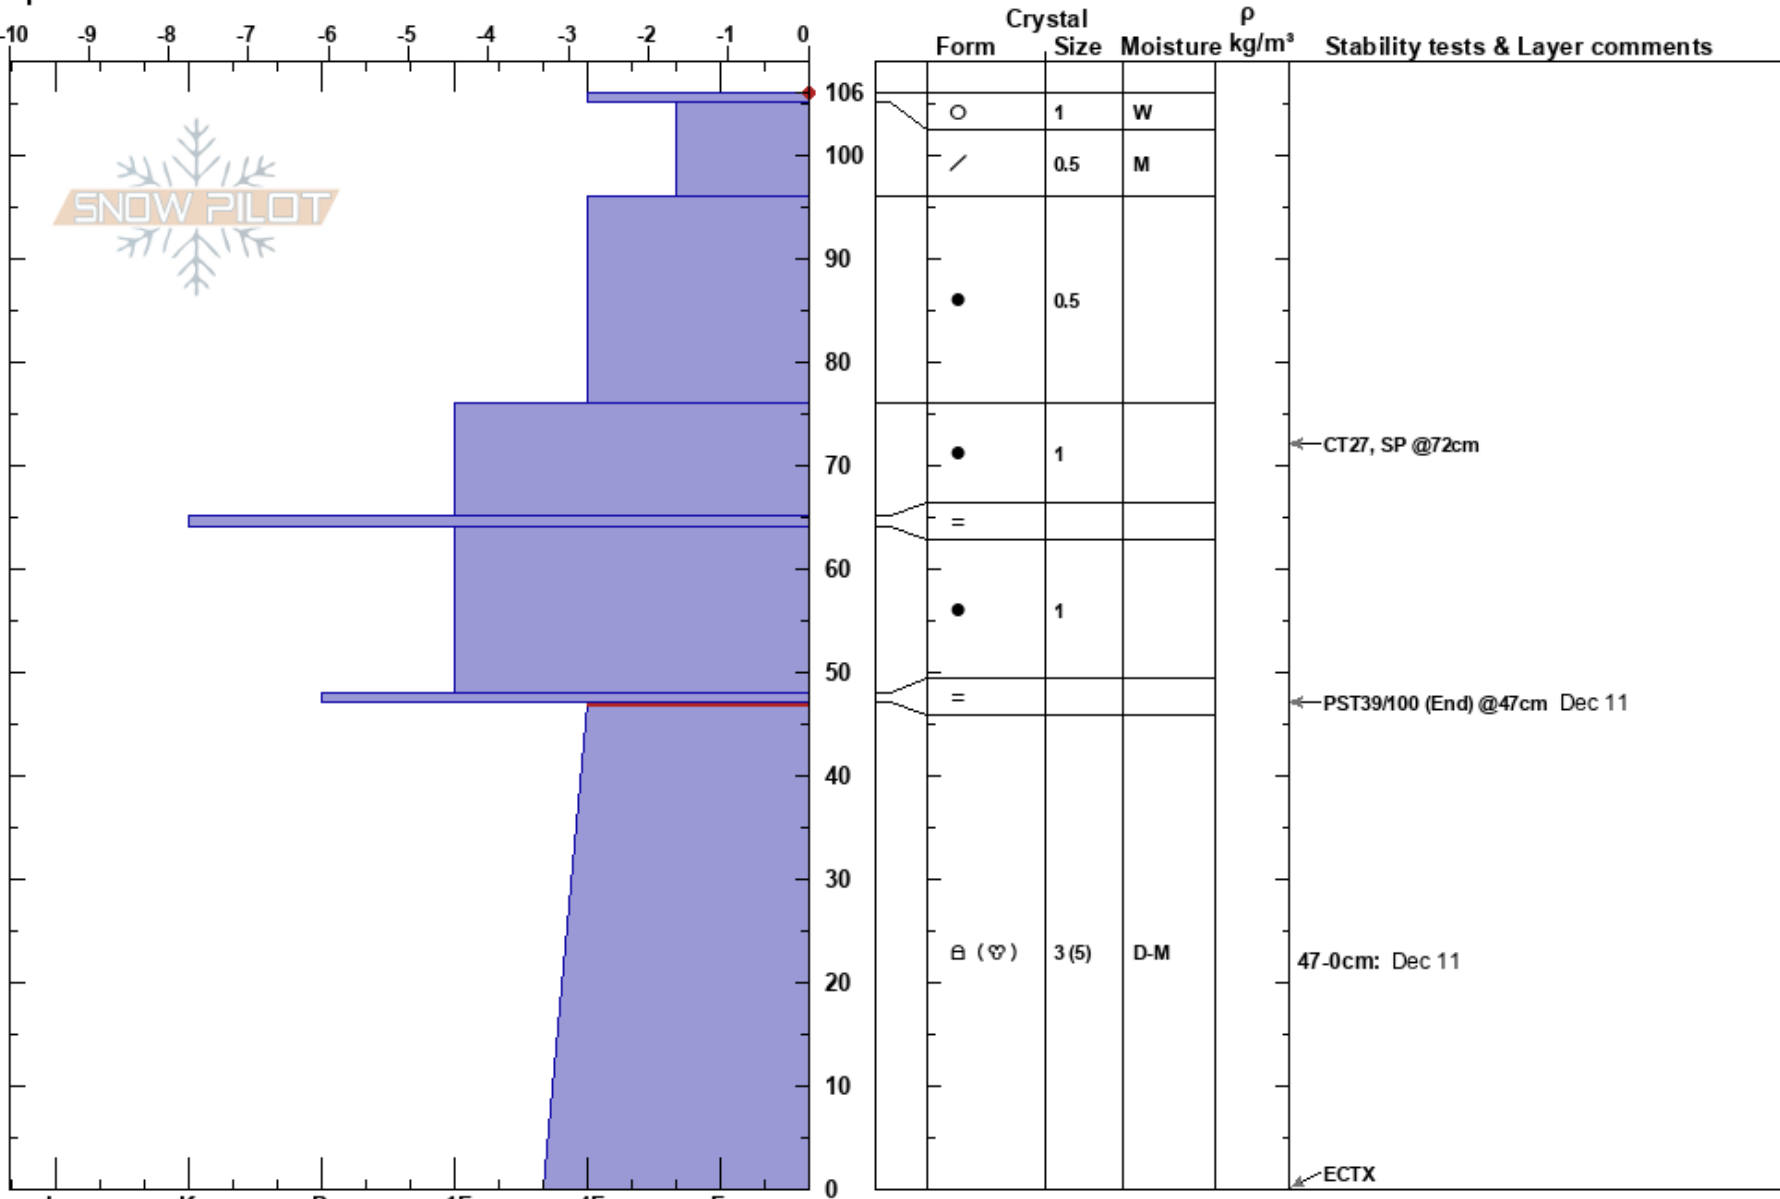

Lincoln Ridge
 Central Sierra
 CA
 Elevation: 7448 ft
 Aspect: 31°
 Specifics:

Brandon Schwartz
 01/02/2021 - 10:30am
 Co-ord: 39.59327N, -120.49231W
 Slope Angle: 26°
 Wind Loading: no

Stability: Very Good
 Air Temperature: 0°C
 Sky Cover: X
 Precipitation: RS
 Wind: SW Moderate

HS: 106
 PS: 10
 47-0cm: Dec 11
 47-0cm: Problematic layer

Notes: Pit dug in open area below treeline. Substantial rounding of the Dec 11 PWL at this location, but still problematic for future loading.