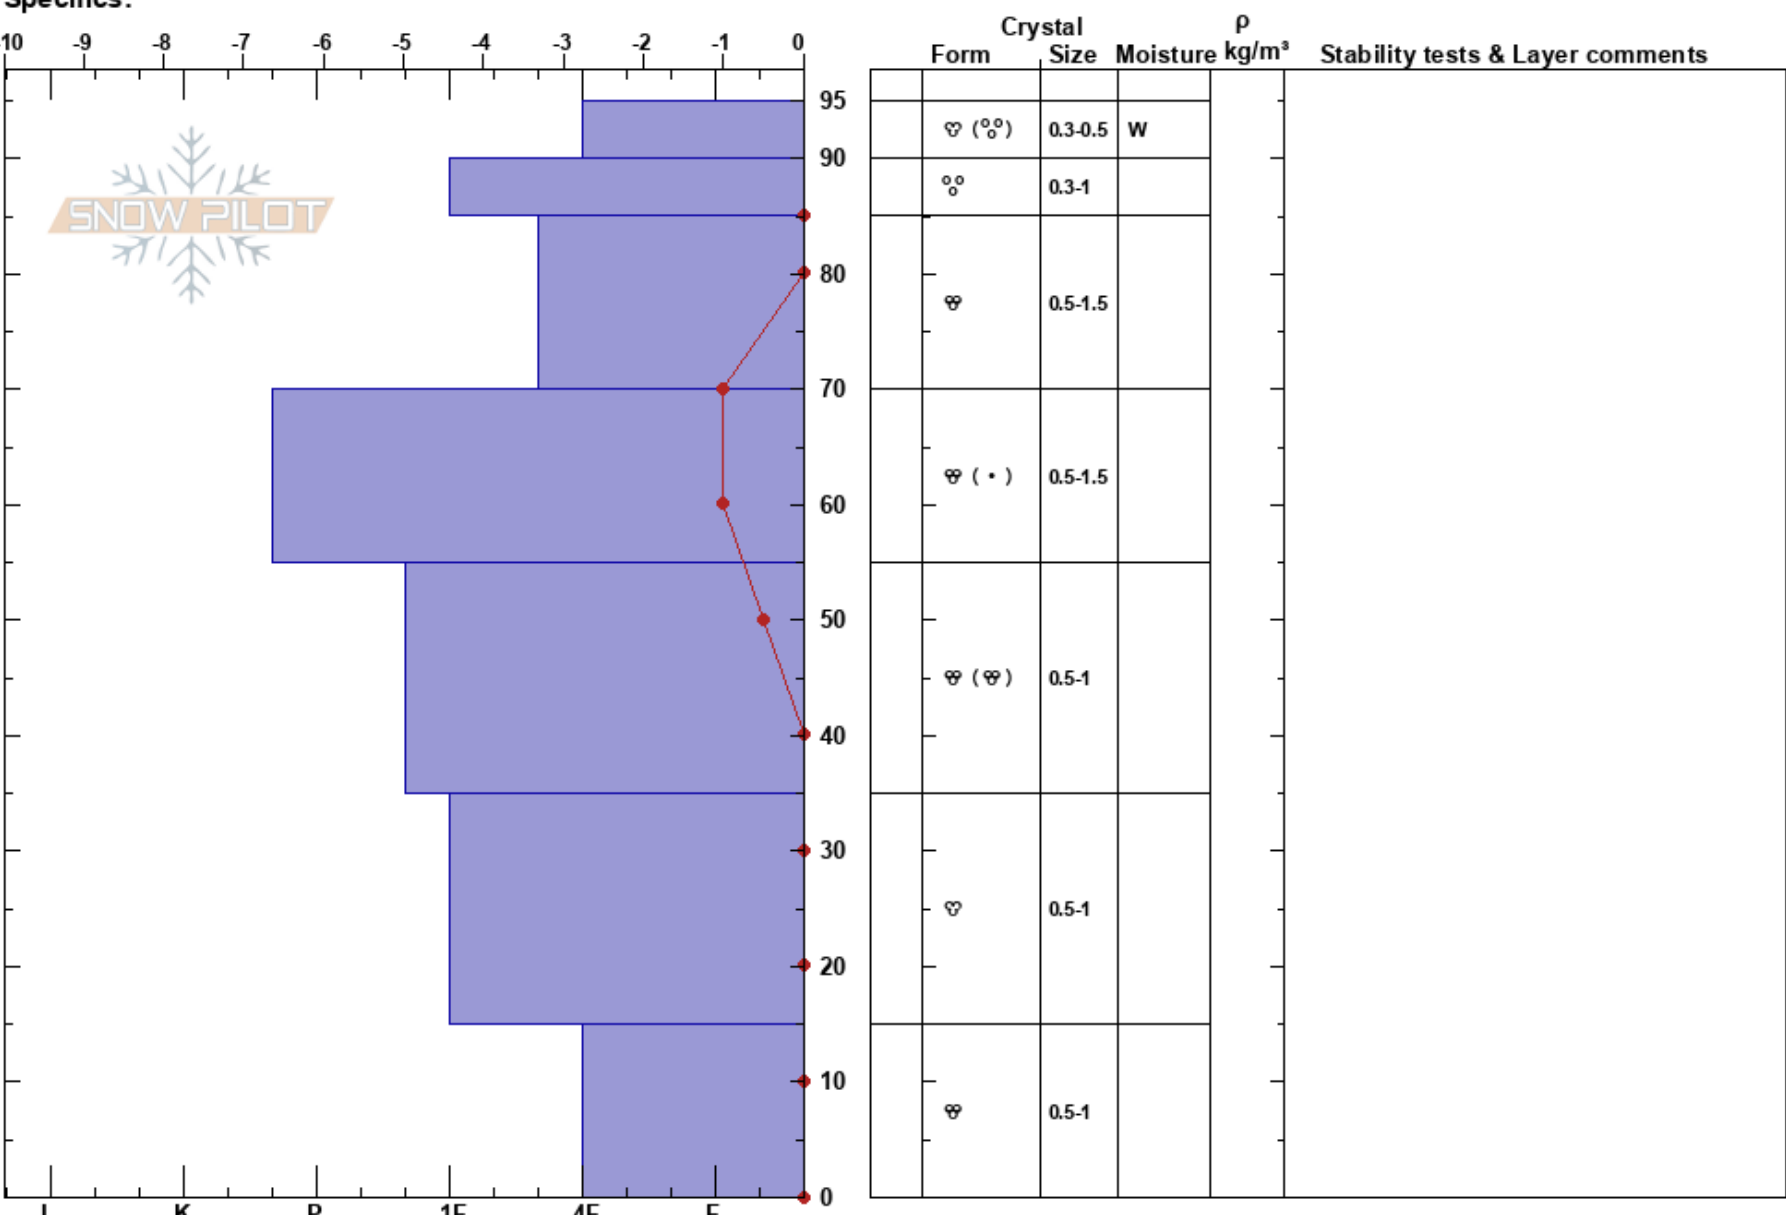

RMNP  
 Front Range  
 CO  
 Elevation: 9800 ft  
 Aspect: E  
 Specifics:

Eric Falconer  
 04/06/2017 - 12:23am  
 Co-ord: 40.30975N, -105.65333W  
 Slope Angle: 20°  
 Wind Loading: no

Stability: HS:95  
 Air Temperature: 4.5°C PS: 5  
 Sky Cover: CLR  
 Precipitation: NO  
 Wind: NE Light Breeze

Layer Notes:

**Notes:** This snow pit was dug on a SE aspect where the snow has received a lot of solar effect. The snowpack is almost at isothermal conditions, with some very wet heavy snow in the top 30cm. No faceting or depth hoar was observed through the entirety of this pit.