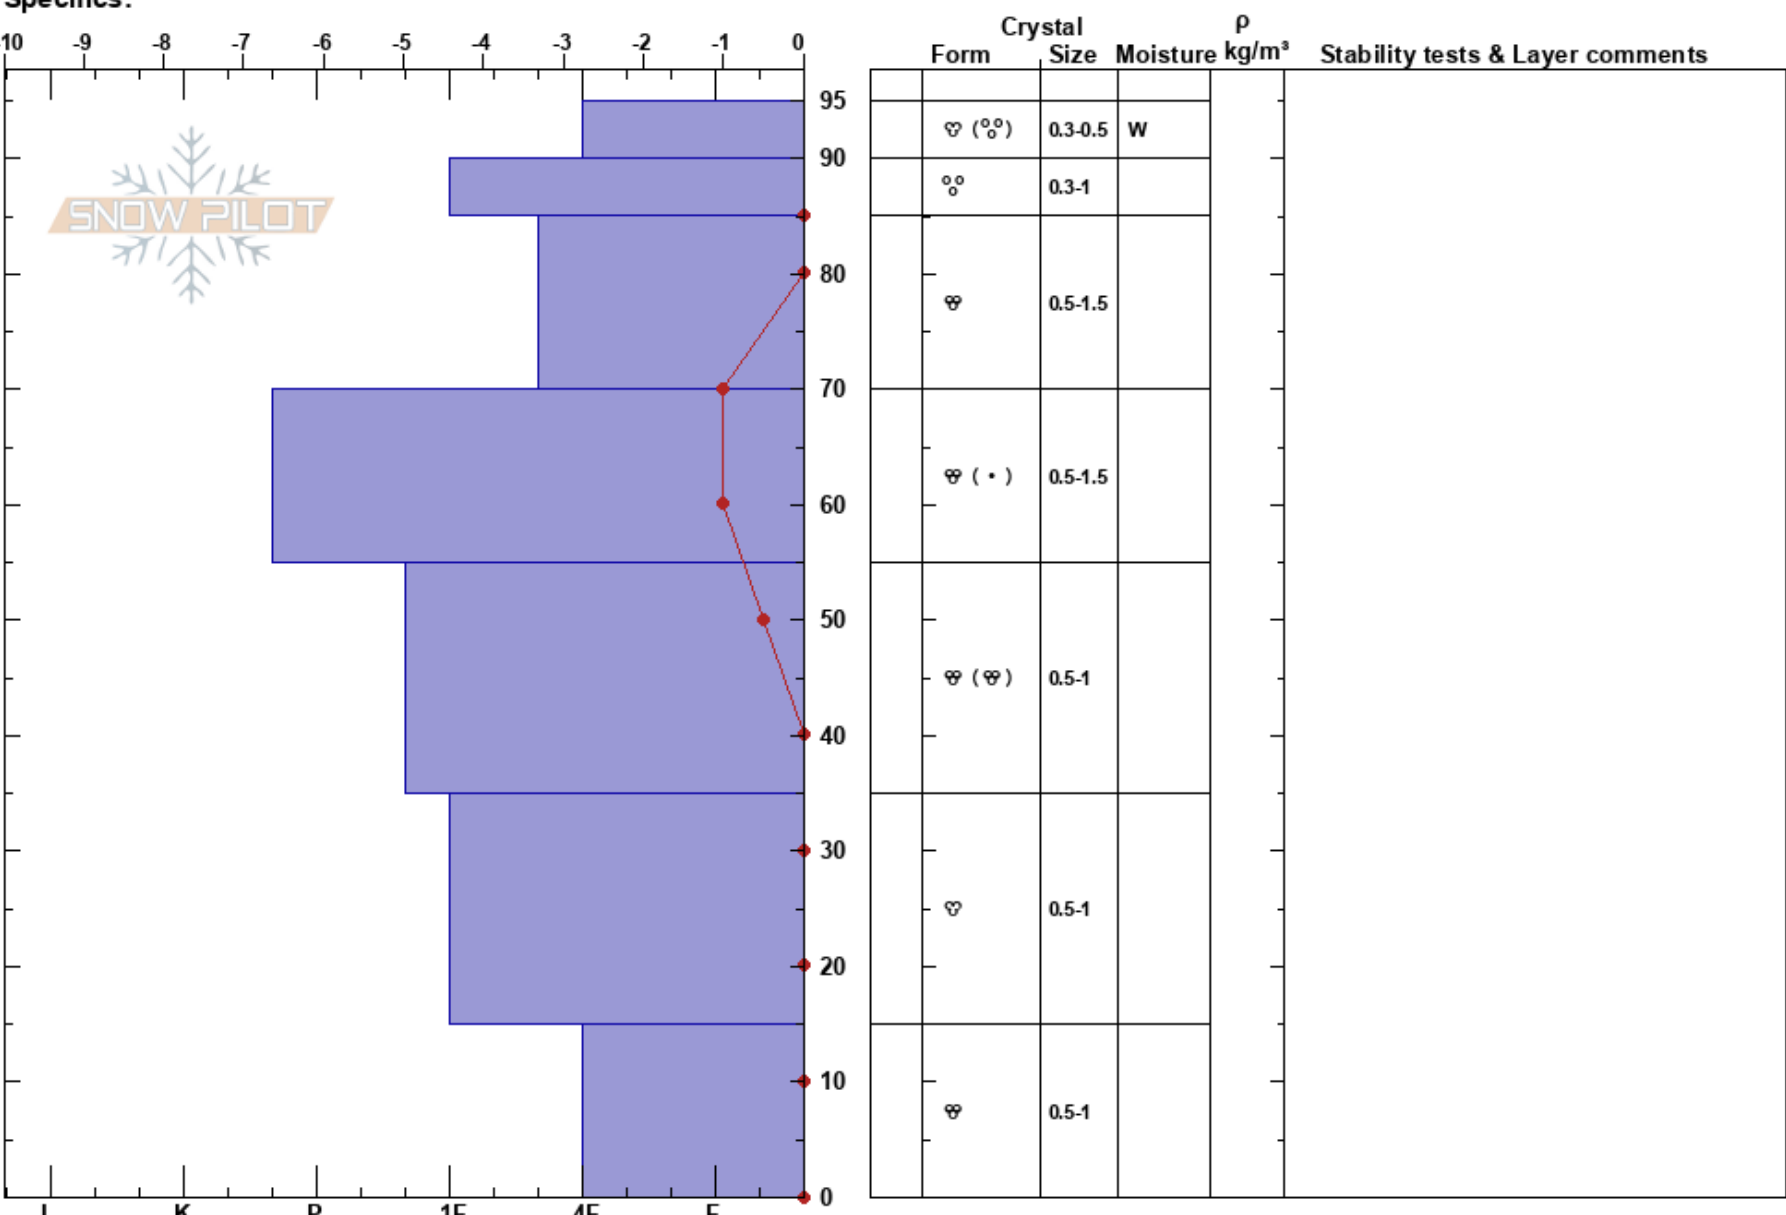

RMNP
 Front Range
 CO
 Elevation: 9800 ft
 Aspect: E
 Specifics:

Eric Falconer
 04/06/2017 - 12:23am
 Co-ord: 40.30975N, -105.65333W
 Slope Angle: 20°
 Wind Loading: no

Stability: HS:95
 Air Temperature: 4.5°C PS: 5
 Sky Cover: CLR
 Precipitation: NO
 Wind: NE Light Breeze

Layer Notes:

Notes: This snow pit was dug on a SE aspect where the snow has received a lot of solar effect. The snowpack is almost at isothermal conditions, with some very wet heavy snow in the top 30cm. No faceting or depth hoar was observed through the entirety of this pit.