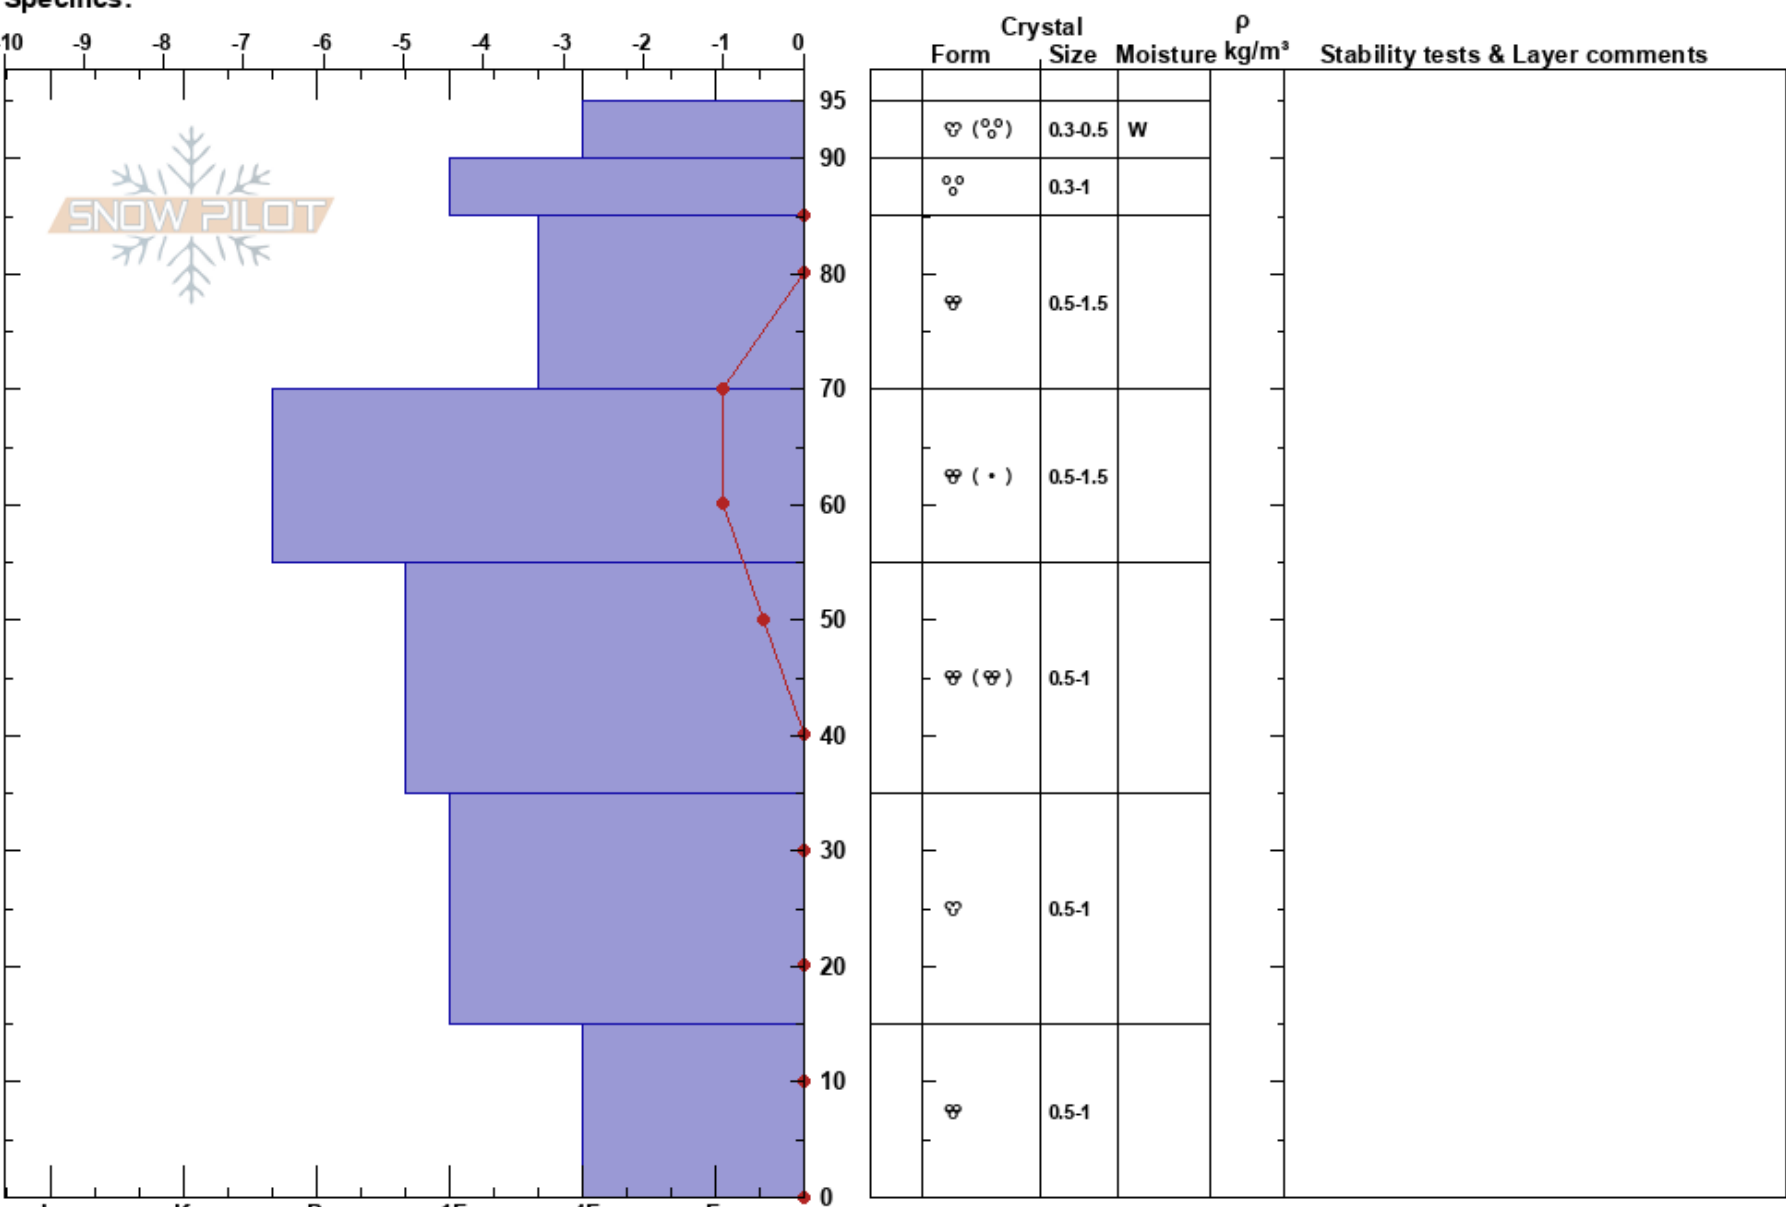

RMNP
 Front Range
 CO
 Elevation: 9800 ft
 Aspect: E
 Specifics:

Eric Falconer
 04/06/2017 - 12:23am
 Co-ord: 40.30975N, -105.65333W
 Slope Angle: 20°
 Wind Loading: no

Stability: HS:95
 Air Temperature: 4.5°C PS: 5
 Sky Cover: CLR
 Precipitation: NO
 Wind: NE Light Breeze

Layer Notes:

Notes: This snow pit was dug on a SE aspect where the snow has received a lot of solar effect. The snowpack is almost at isothermal conditions, with some very wet heavy snow in the top 30cm. No faceting or depth hoar was observed through the entirety of this pit.