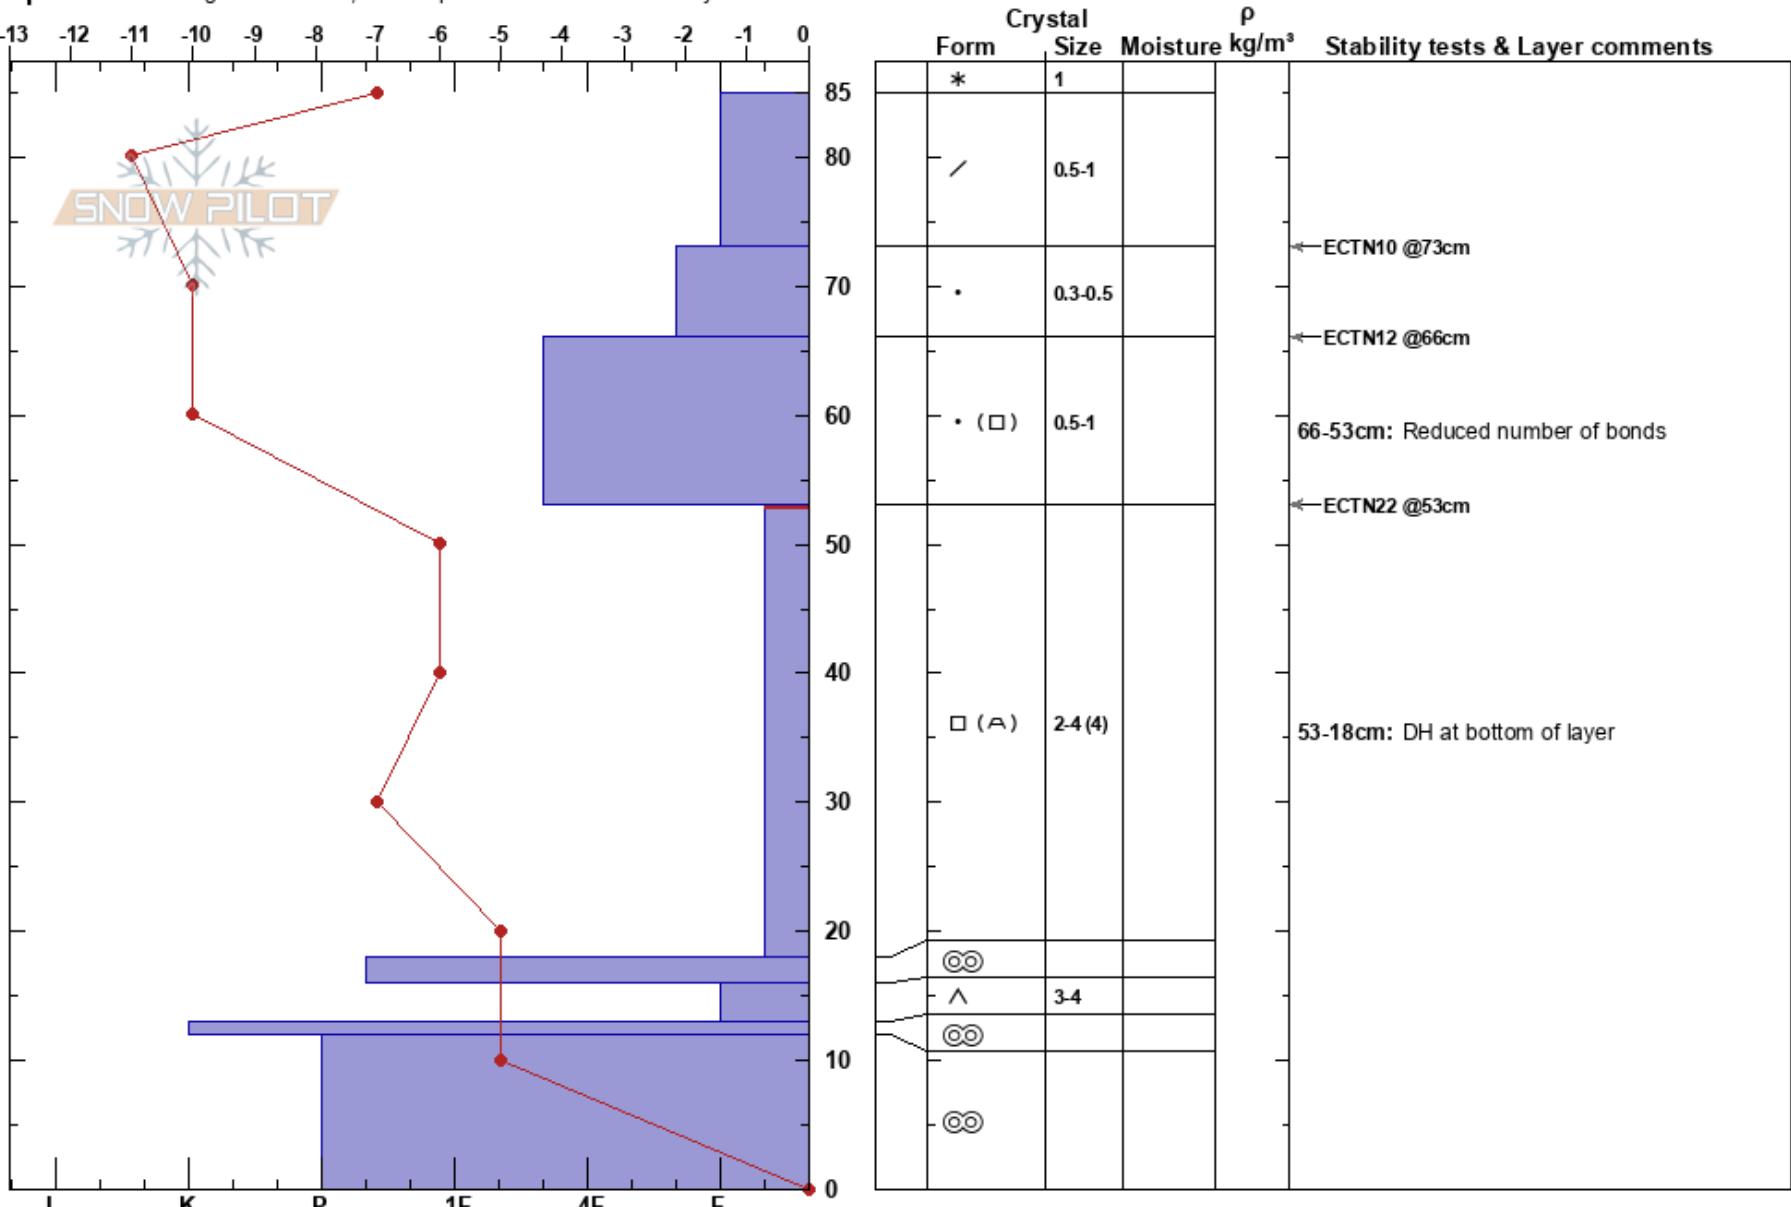

Y.C. Never Never Land
 Madison Range-N
 MT

Griffin Dittmar
 01/01/2021 - 2:35pm
 Co-ord: 45.20642N, -111.43527W
 Slope Angle: 18°
 Wind Loading: no

Stability: **HS:85**
 Air Temperature: -6°C
 Sky Cover: SCT
 Precipitation: NO
 Wind: SW Calm

PF: 56
PS: 30
 Layer Notes:
 66-53cm: Reduced number of bonds
 53-18cm: DH at bottom of layer
 53-18cm: Problematic layer

Elevation: 8982 ft
 Aspect: 312°

Specifics: Pit dug in a Ski Area; Pit is representative of backcountry

Notes: Pit dug by: Griffin Dittmar, Renee Freeman, and Ian Miller within ski area boundary in closed terrain.