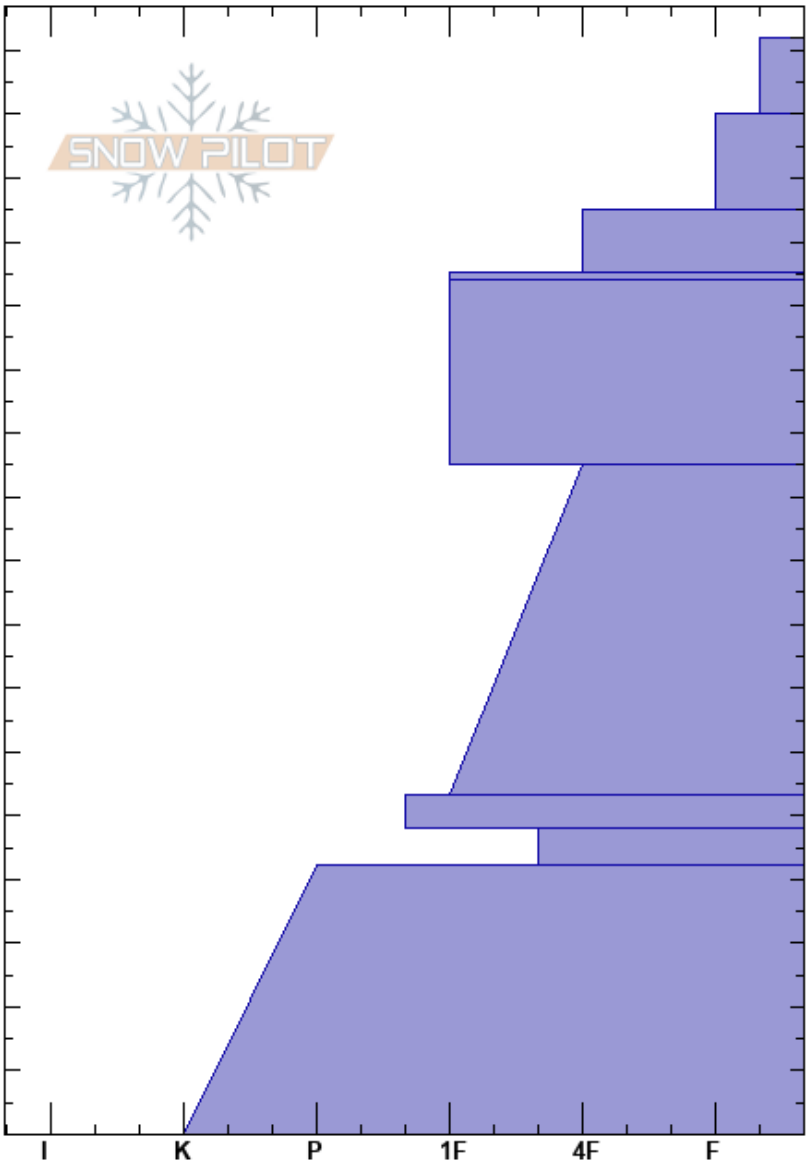

Republic Ridgeline
 Cooke City
 MT
 Elevation: 9350 ft
 Aspect: 120°
 Specifics: We skied slope

Dave Zinn
 12/31/2020 - 12:00pm
 Co-ord: 44.98516N, -109.95588W
 Slope Angle: 30°
 Wind Loading: no

Stability: Very Good HS: 172
 Air Temperature:
 Sky Cover: OVC
 Precipitation: S1
 Wind: Calm

Layer Notes:

Height (cm)	Crystal		Moisture	ρ kg/m ³	Stability tests & Layer comments
	Form	Size			
172					
160	+				
150	/				
140	/ (X)				
130	-				
120	•				
110					
100					
90					
80	□	1			
70					
60					
50	⊙⊙ (□)	2-3			
40	□	2-4			
30					
20	⊙⊙ (□)	2-4			
10					
0					← ECTX