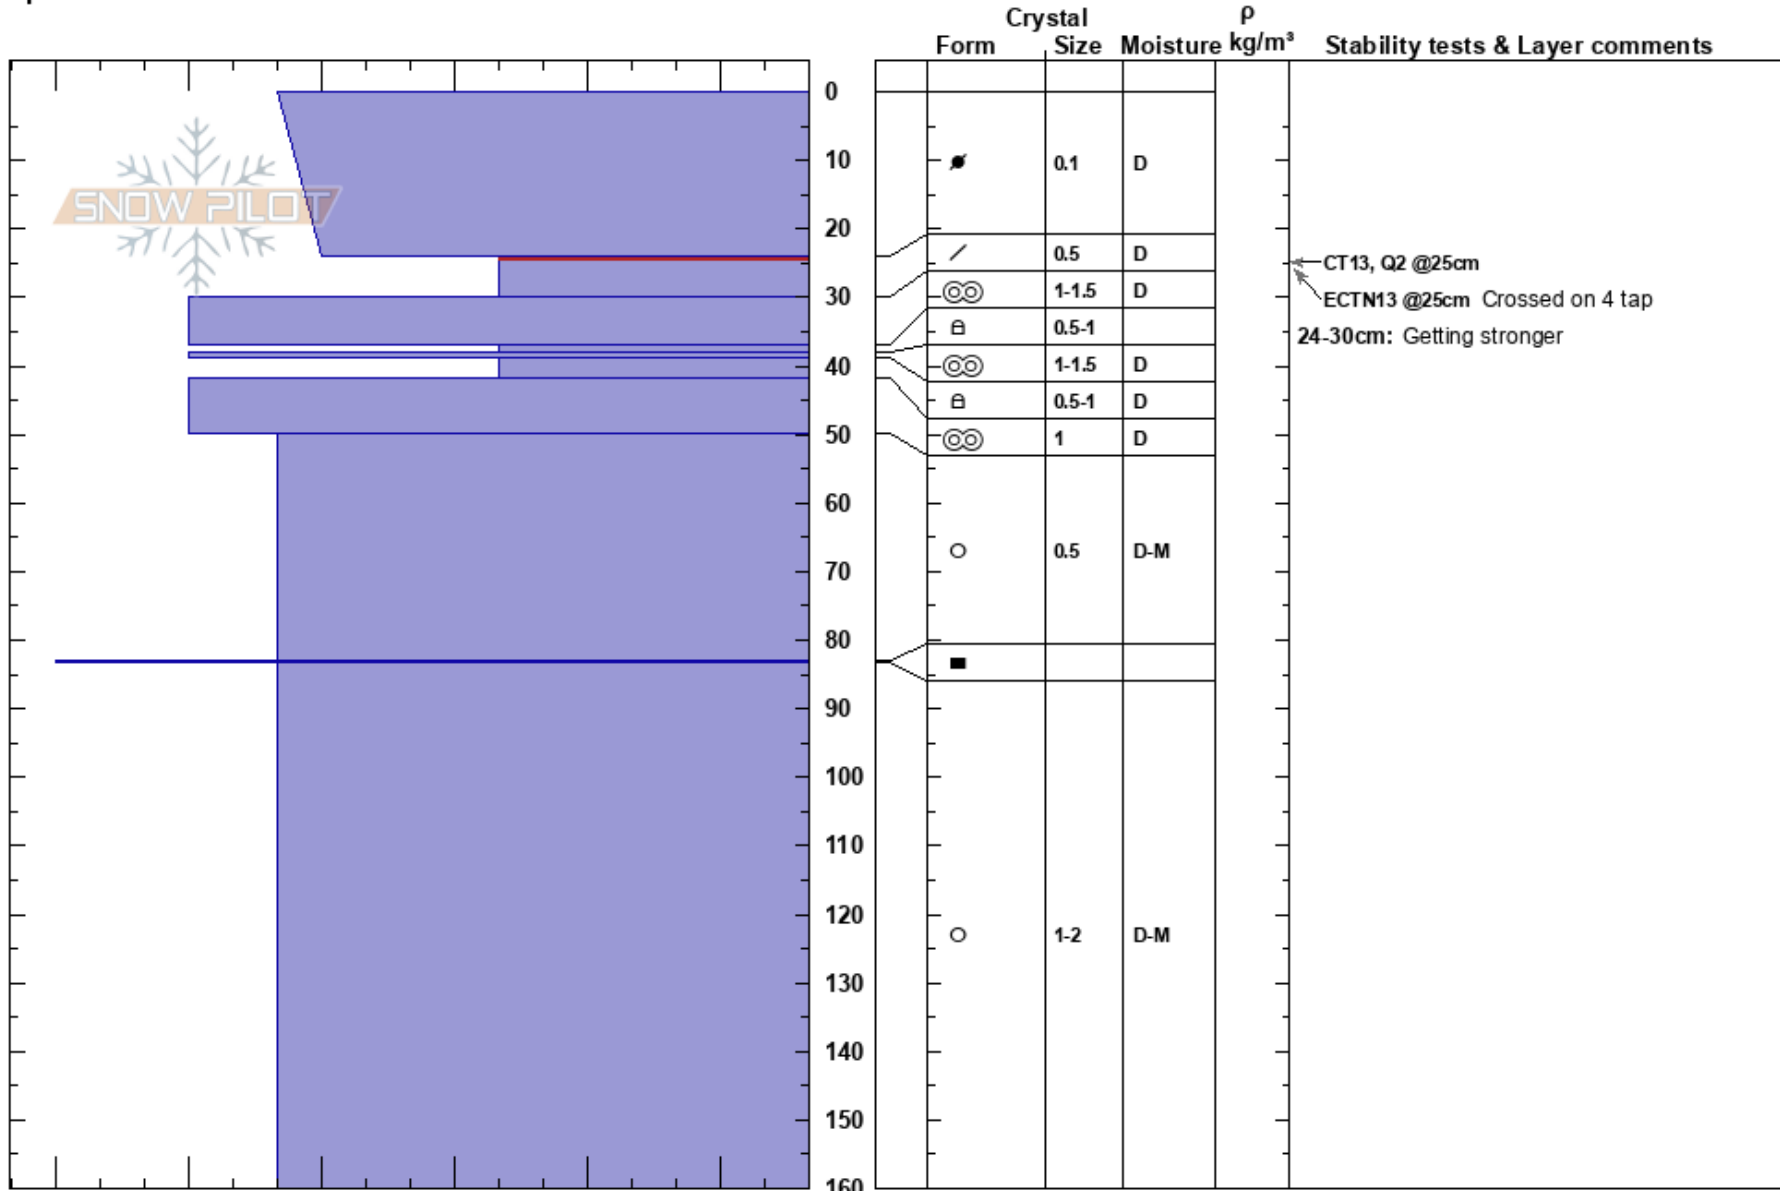

Bethel20170406

Ron Simenhois

Stability: Fair Stable

HS: 160

Layer Notes:

Gore Range

04/06/2017 - 11:30pm

Air Temperature:

24-30cm: Getting stronger

CO

Co-ord: 13S 106W 40N

Sky Cover: CLR

24-30cm: Problematic layer

Elevation: 11920 ft

Slope Angle: 32°

Precipitation: NO

Aspect: 109°

Wind Loading: previous

Wind: W Light Breeze

Specifics:

Notes: