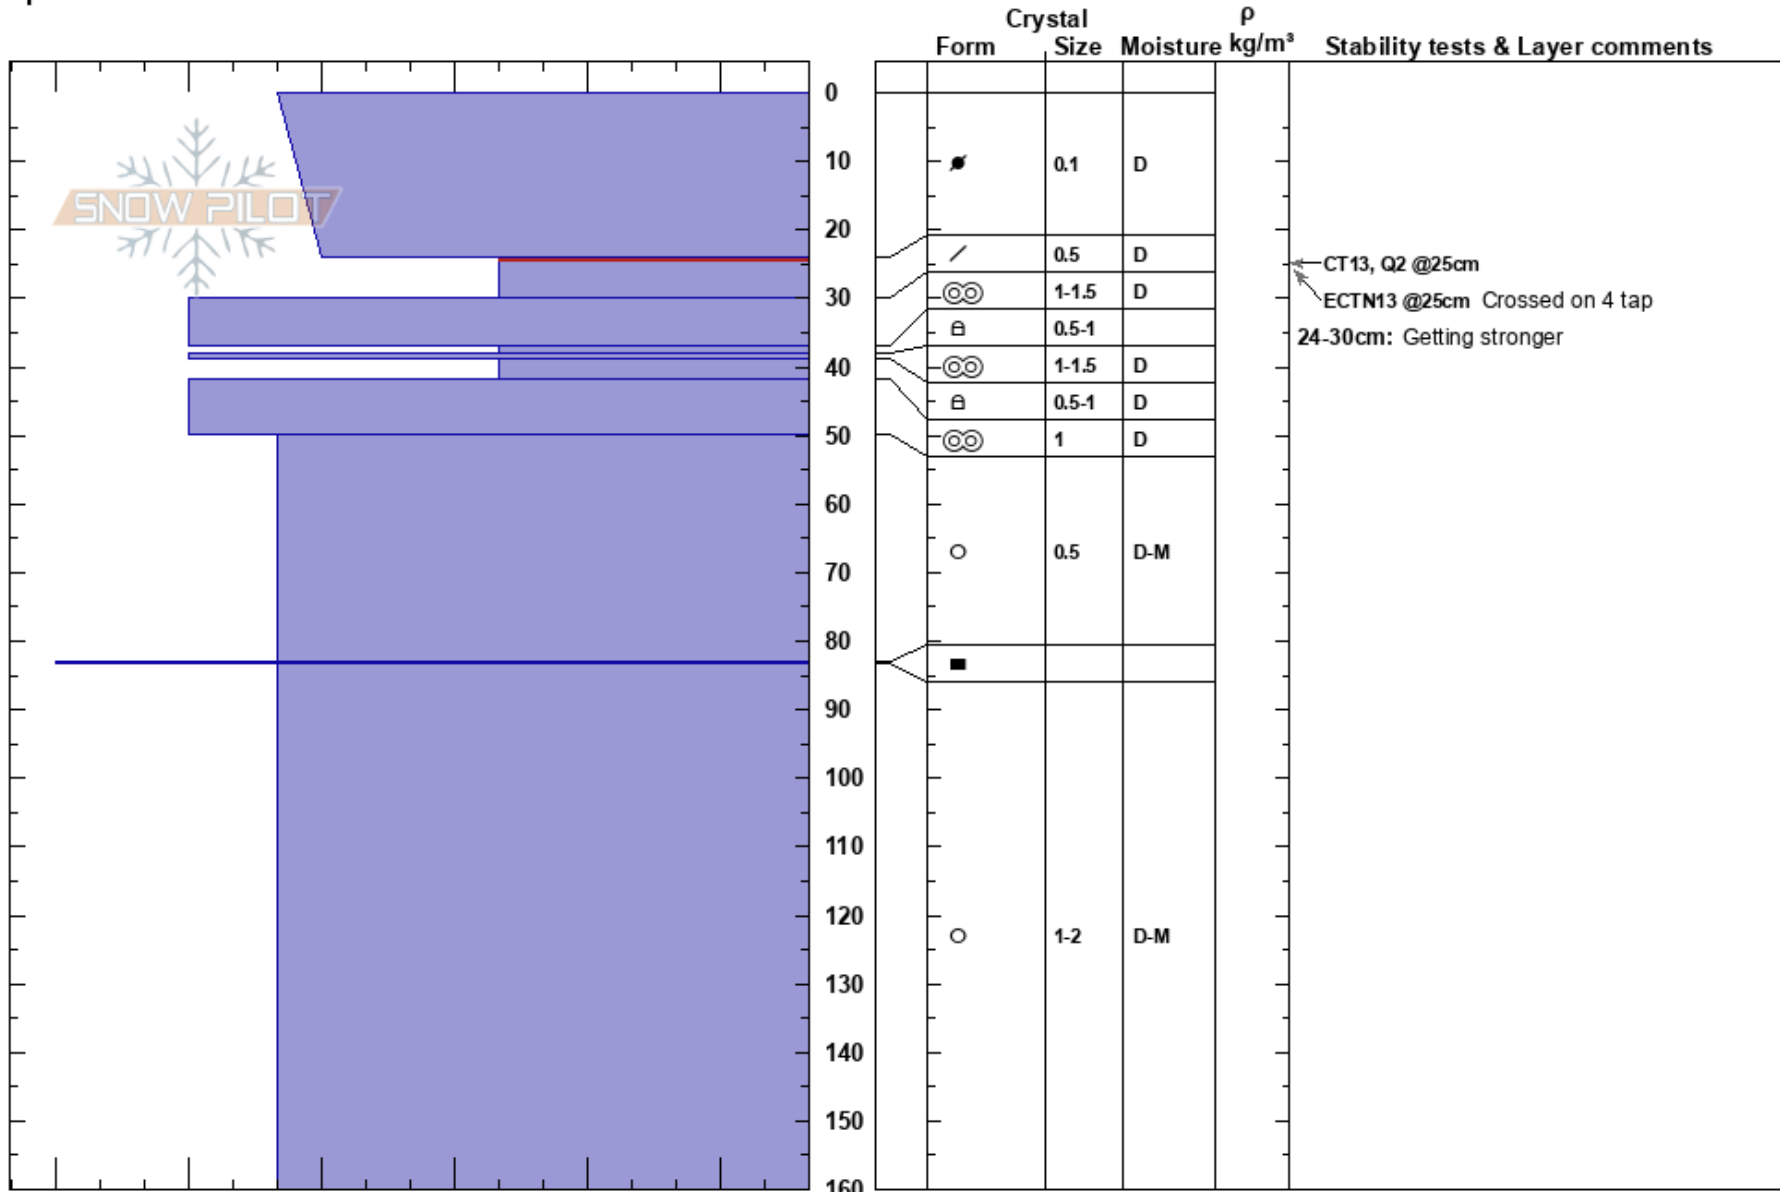

Bethel20170406

Ron Simenhois

Stability: Fair Stable

HS: 160

Layer Notes:

Gore Range

04/06/2017 - 11:30pm

Air Temperature:

24-30cm: Getting stronger

CO

Co-ord: 13S 106W 40N

Sky Cover: CLR

24-30cm: Problematic layer

Elevation: 11920 ft

Slope Angle: 32°

Precipitation: NO

Aspect: 109°

Wind Loading: previous

Wind: W Light Breeze

Specifics:

Notes: