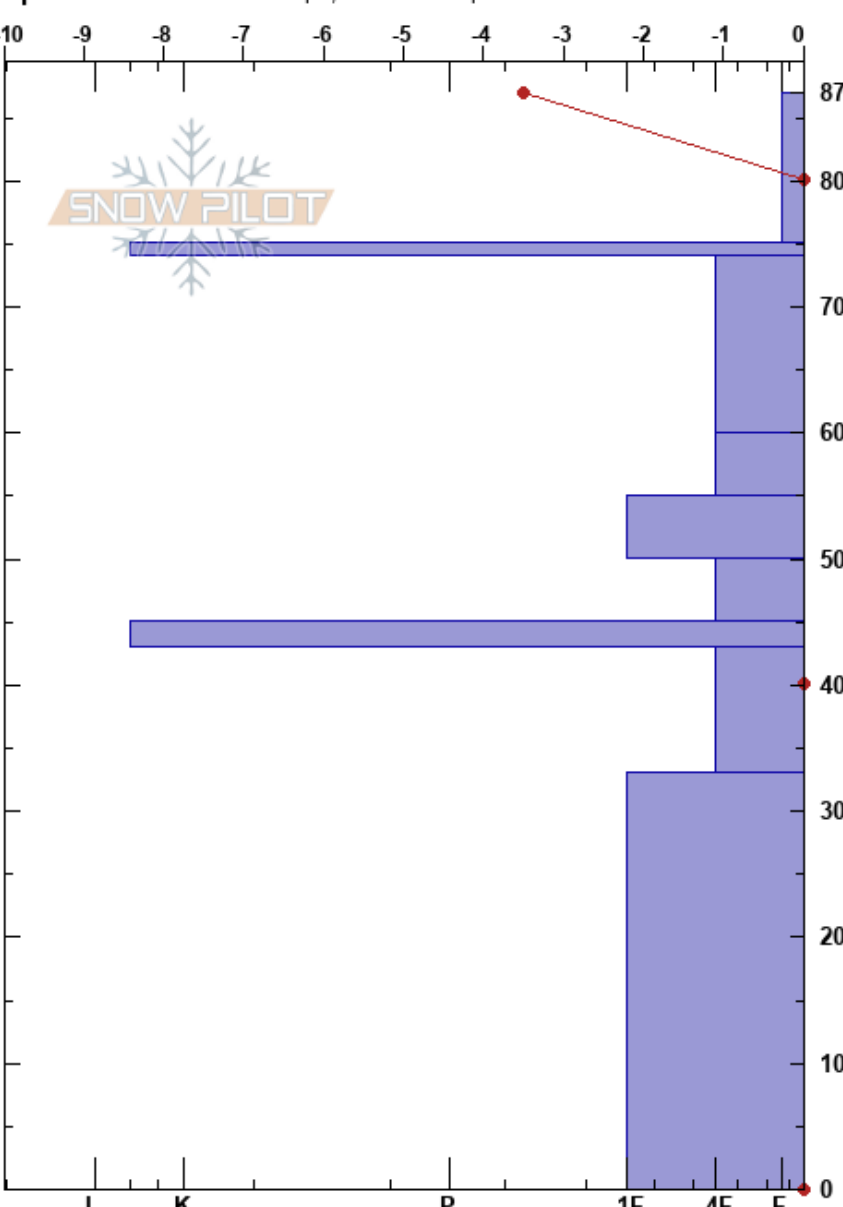

Steinskarfjellet low
 Kvaløya
 Norway
 Elevation: 233 m
 Aspect: N
 Specifics: Ski tracks on slope; We skied slope

Paul Velsand
 06/04/2017 - 13:30
 Co-ord: 33W 639468E 7732280N
 Slope Angle: 5°
 Wind Loading: no

Stability: Very Good
 Air Temperature: 0°C
 Sky Cover: FEW
 Precipitation: NO
 Wind: N Calm

HS:87
 PF: 33 60-55cm: Problematic layer

Form	Crystal Size	Moisture	ρ kg/m ³	Stability tests & Layer comments
*	1-2	D	60	
⊙⊙	3-4	D		
♡	3	M	360	
♡	4-6	M	370	← ECTN19 @58cm in old facets
♡	4-6	W	350	
♡	6-10	M		
■				
♡	6-10	M	330	
♡	2-4	M	380	

Notes: Snow height at iButton: 96 cm.
 Water in the snow is getting colder and freezing.
 Temperature measured in every 10 cm increment, but not logged due to time consuming process.