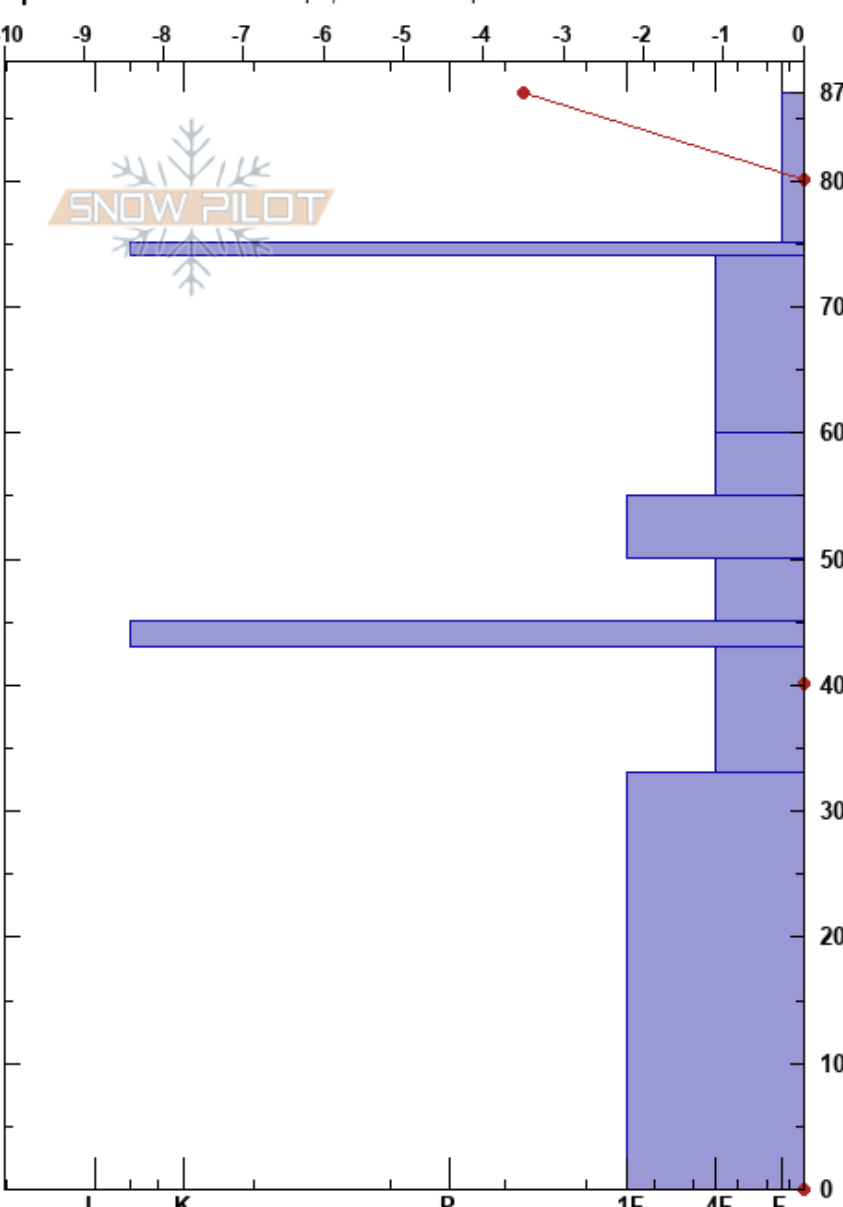

Steinskarfjellet low
 Kvaløya
 Norway
 Elevation: 233 m
 Aspect: N

Paul Velsand
 06/04/2017 - 13:30
 Co-ord: 33W 639468E 7732280N
 Slope Angle: 5°
 Wind Loading: no

Stability: Very Good
 Air Temperature: 0°C
 Sky Cover: FEW
 Precipitation: NO
 Wind: N Calm

HS:87
 PF: 33 60-55cm: Problematic layer

Specifics: Ski tracks on slope; We skied slope

Form	Crystal		Moisture	ρ kg/m ³	Stability tests & Layer comments
	Size				
*	1-2		D	60	
⊙⊙	3-4		D		
♡	3		M	360	
♡	4-6		M	370	←ECTN19 @58cm in old facets
♡	4-6		W	350	
♡	6-10		M		
■					
♡	6-10		M	330	
♡	2-4		M	380	

Notes: Snow height at iButton: 96 cm.
 Water in the snow is getting colder and freezing.
 Temperature measured in every 10 cm increment, but not logged due to time consuming process.