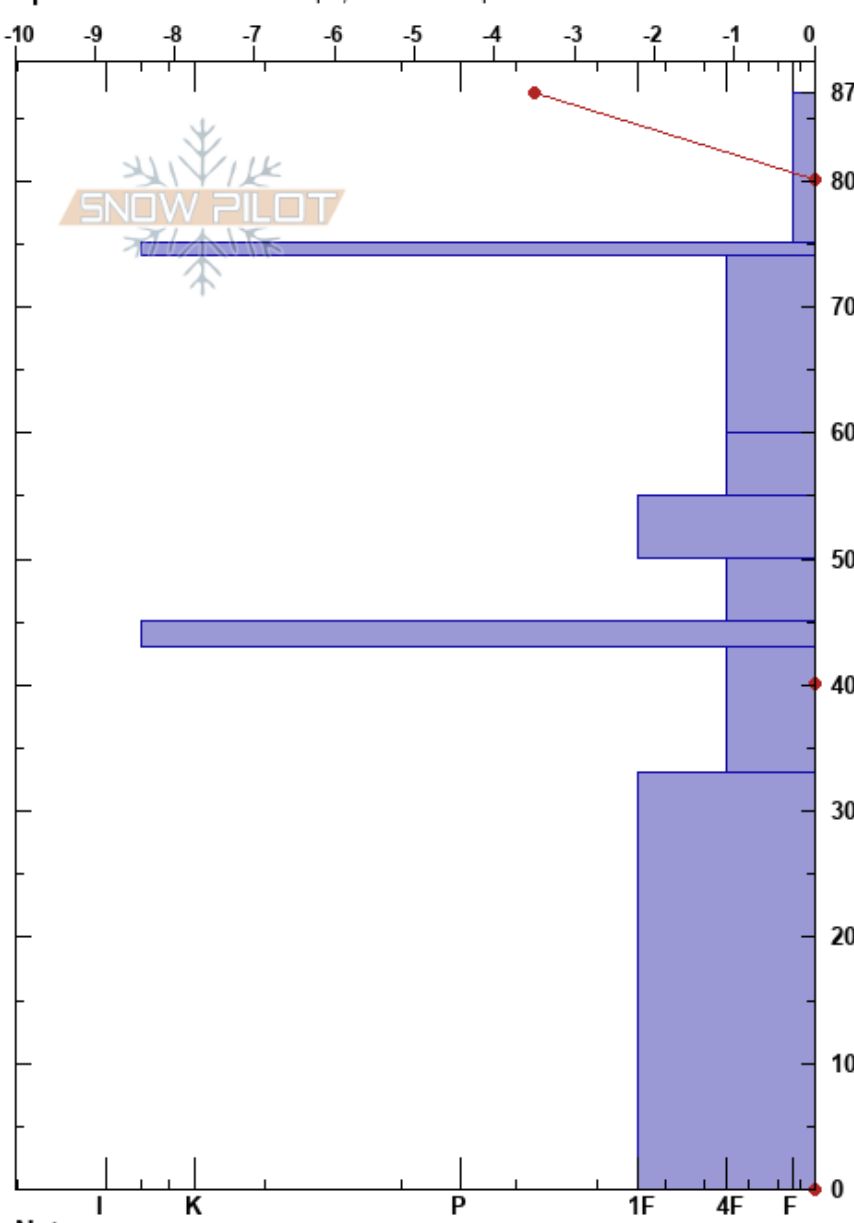

Steinskarfjellet low
 Kvaløya
 Norway
 Elevation: 233 m
 Aspect: N
 Specifics: Ski tracks on slope; We skied slope

Paul Velsand
 06/04/2017 - 13:30
 Co-ord: 33W 639468E 7732280N
 Slope Angle: 5°
 Wind Loading: no

Stability: Very Good
 Air Temperature: 0°C
 Sky Cover: FEW
 Precipitation: NO
 Wind: N Calm

HS:87
 PF: 33 60-55cm: Problematic layer

Form	Crystal Size	Moisture	ρ kg/m ³	Stability tests & Layer comments
*	1-2	D	60	
⊙⊙	3-4	D		
♡	3	M	360	
♡	4-6	M	370	← ECTN19 @58cm in old facets
♡	4-6	W	350	
♡	6-10	M		
■				
♡	6-10	M	330	
♡	2-4	M	380	

Notes: Snow height at iButton: 96 cm.
 Water in the snow is getting colder and freezing.
 Temperature measured in every 10 cm increment, but not logged due to time consuming process.