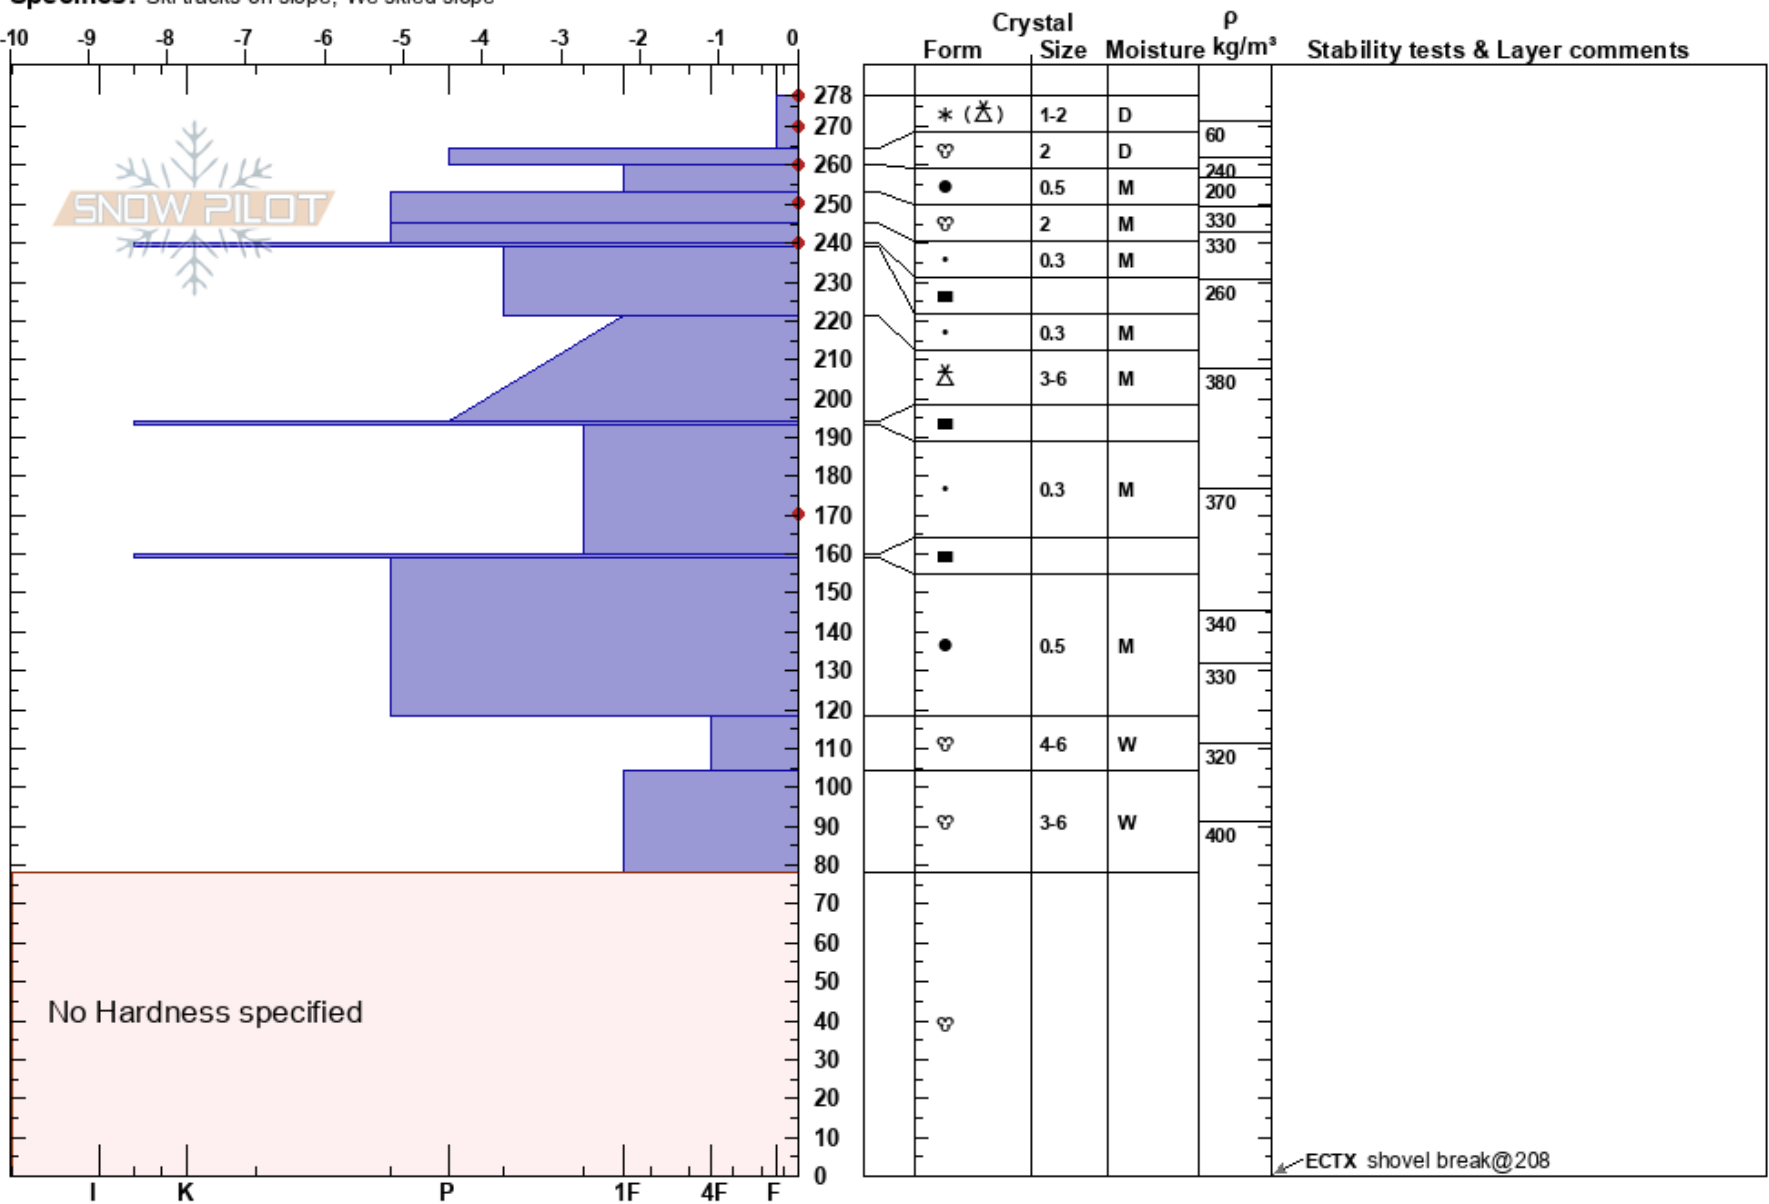

Steinskarfjellet high  
 Kvaløya  
 Norway  
**Elevation:** 464 m  
**Aspect:** E  
**Specifics:** Ski tracks on slope; We skied slope

Paul Velsand  
 06/04/2017 - 10:30  
**Co-ord:** 33W 640044E 7731831N  
**Slope Angle:** 25°  
**Wind Loading:** no

**Stability:** Very Good **HS:** 278 **Layer Notes:**  
**Air Temperature:** -2.8°C **PF:** 30 **221-194cm:** Problematic layer  
**Sky Cover:** OVC  
**Precipitation:** S2  
**Wind:** N Light Breeze

**Notes:** Snow height at iButton: 278 cm.  
 Isothermal snowpack. Temperature measured every 10 cm, but not logged in profile due to it was time consuming.  
 Assuming in lower 78 cm:  
 Density, 400 kg/m<sup>3</sup>.  
 Hardness, K.  
 Grainsize, 2-6 mm.

ECTX shovel break@208