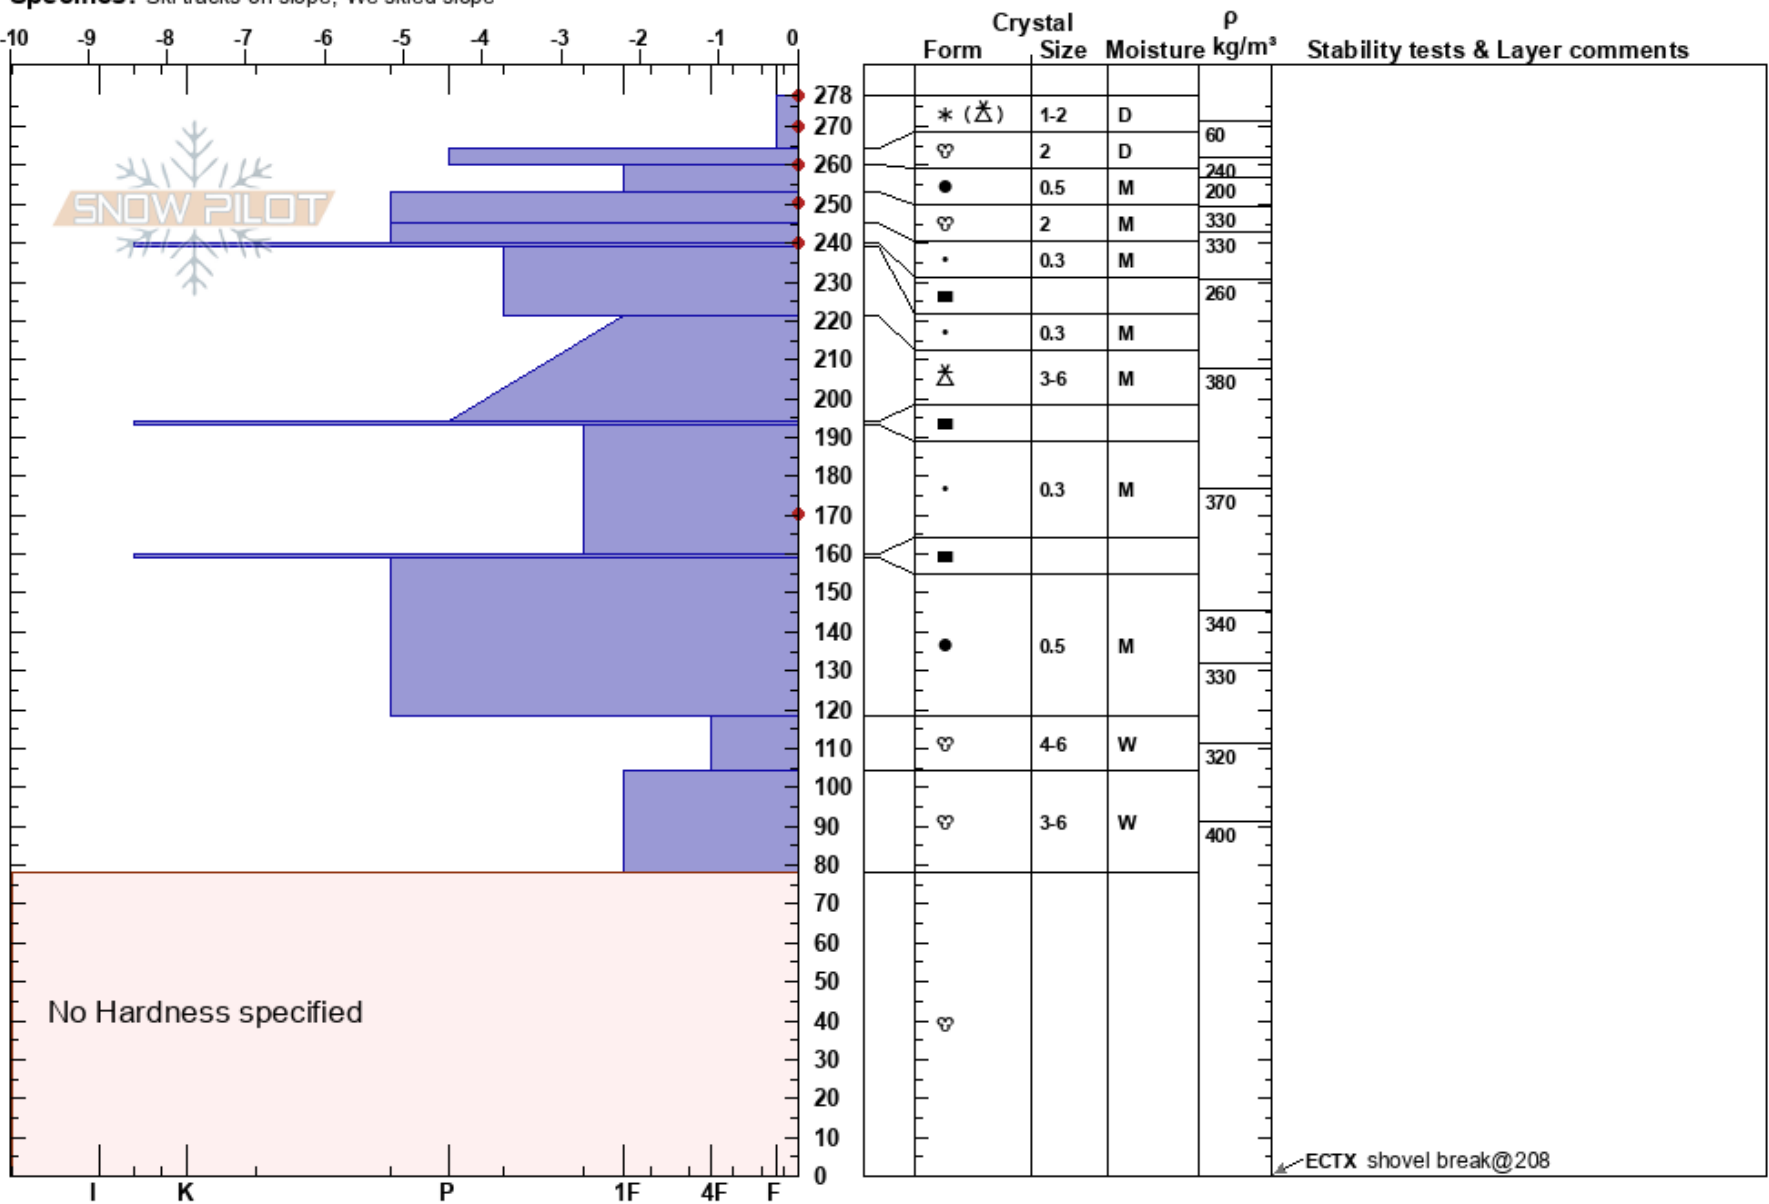

Steinskarfjellet high  
 Kvaløya  
 Norway  
 Elevation: 464 m  
 Aspect: E  
 Specifics: Ski tracks on slope; We skied slope

Paul Velsand  
 06/04/2017 - 10:30  
 Co-ord: 33W 640044E 7731831N  
 Slope Angle: 25°  
 Wind Loading: no

Stability: Very Good HS:278 Layer Notes:  
 Air Temperature: -2.8°C PF: 30 221-194cm: Problematic layer  
 Sky Cover: OVC  
 Precipitation: S2  
 Wind: N Light Breeze

**Notes:** Snow height at iButton: 278 cm.  
 Isothermal snowpack. Temperature measured every 10 cm, but not logged in profile due to it was time consuming.  
 Assuming in lower 78 cm:  
 Density, 400 kg/m3.  
 Hardness, K.  
 Grainsize, 2-6 mm.

ECTX shovel break@208