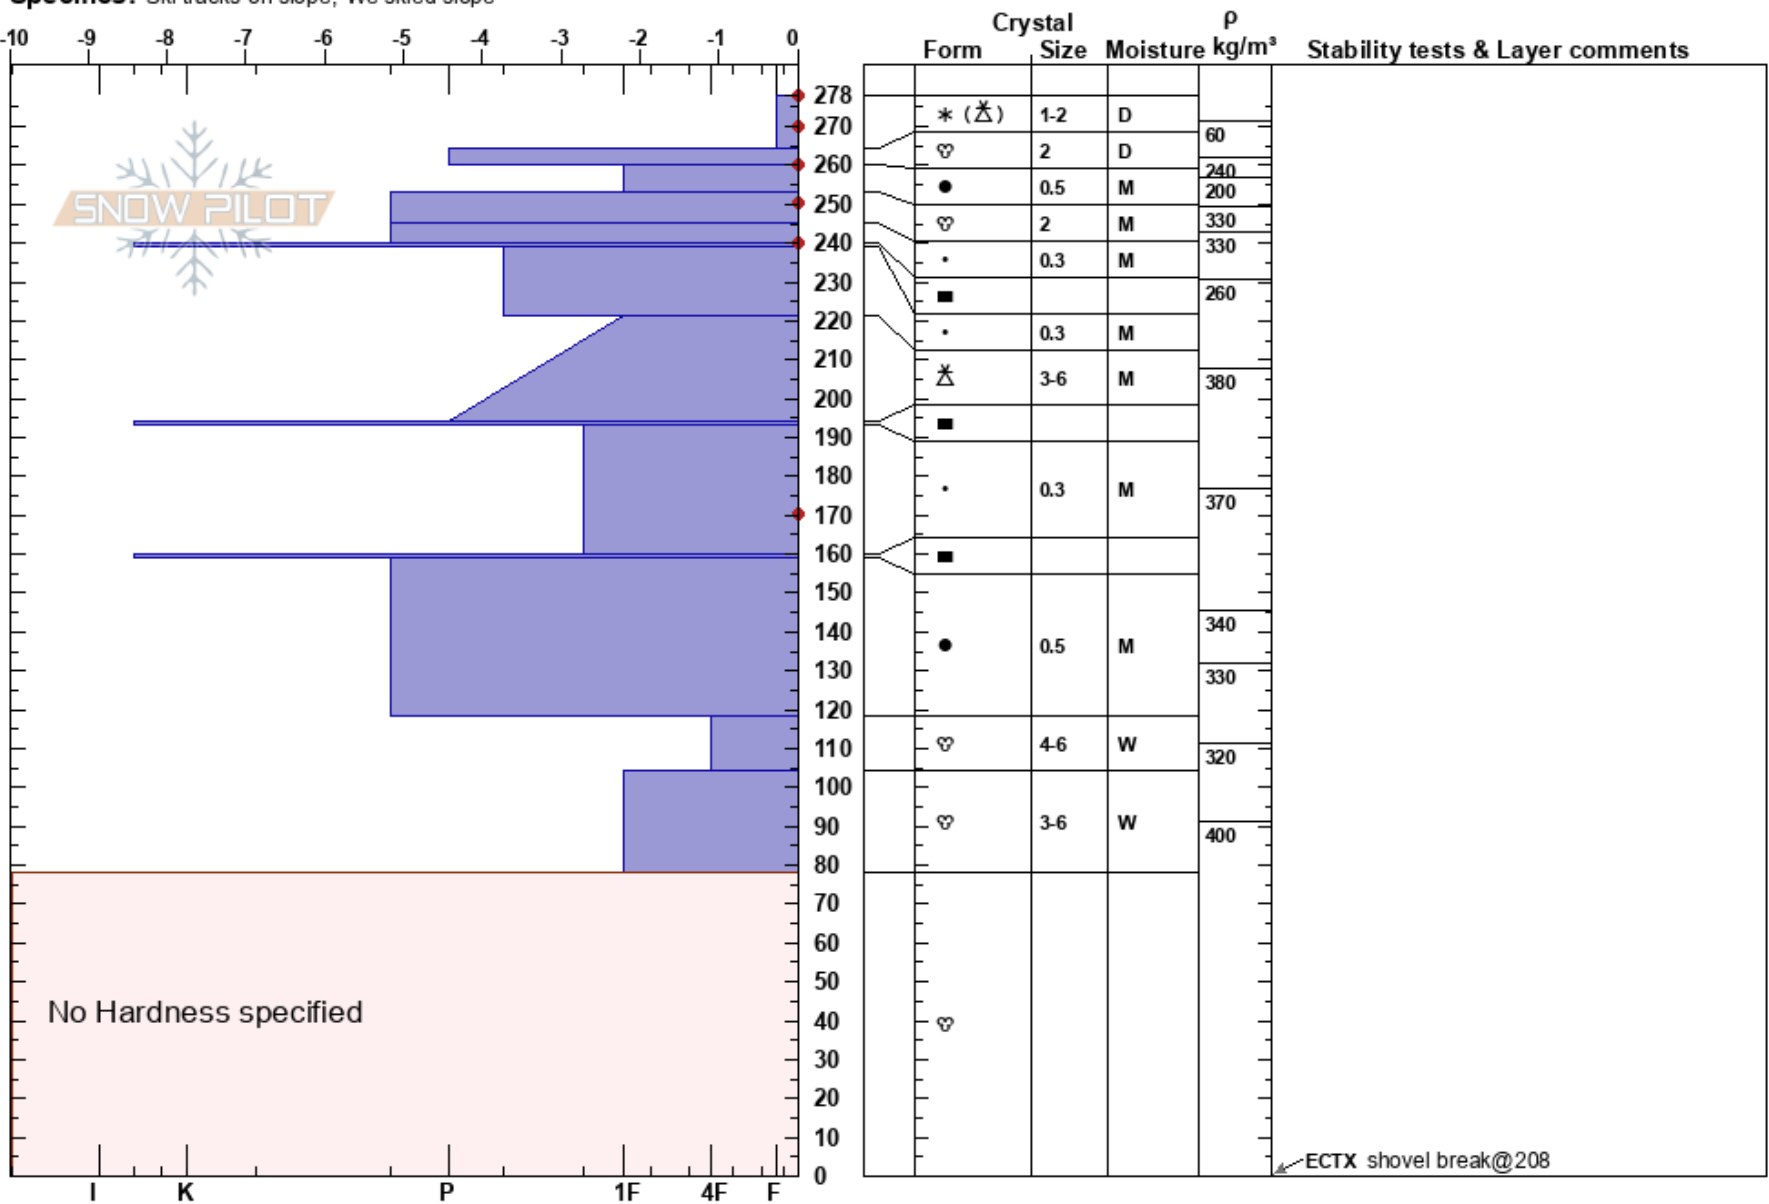

Steinskarfjellet high
 Kvaløya
 Norway
Elevation: 464 m
Aspect: E
Specifics: Ski tracks on slope; We skied slope

Paul Velsand
 06/04/2017 - 10:30
Co-ord: 33W 640044E 7731831N
Slope Angle: 25°
Wind Loading: no

Stability: Very Good **HS:** 278 **Layer Notes:**
Air Temperature: -2.8°C **PF:** 30 **221-194cm:** Problematic layer
Sky Cover: OVC
Precipitation: S2
Wind: N Light Breeze

Notes: Snow height at iButton: 278 cm.
 Isothermal snowpack. Temperature measured every 10 cm, but not logged in profile due to it was time consuming.
 Assuming in lower 78 cm:
 Density, 400 kg/m³.
 Hardness, K.
 Grainsize, 2-6 mm.

ECTX shovel break@208