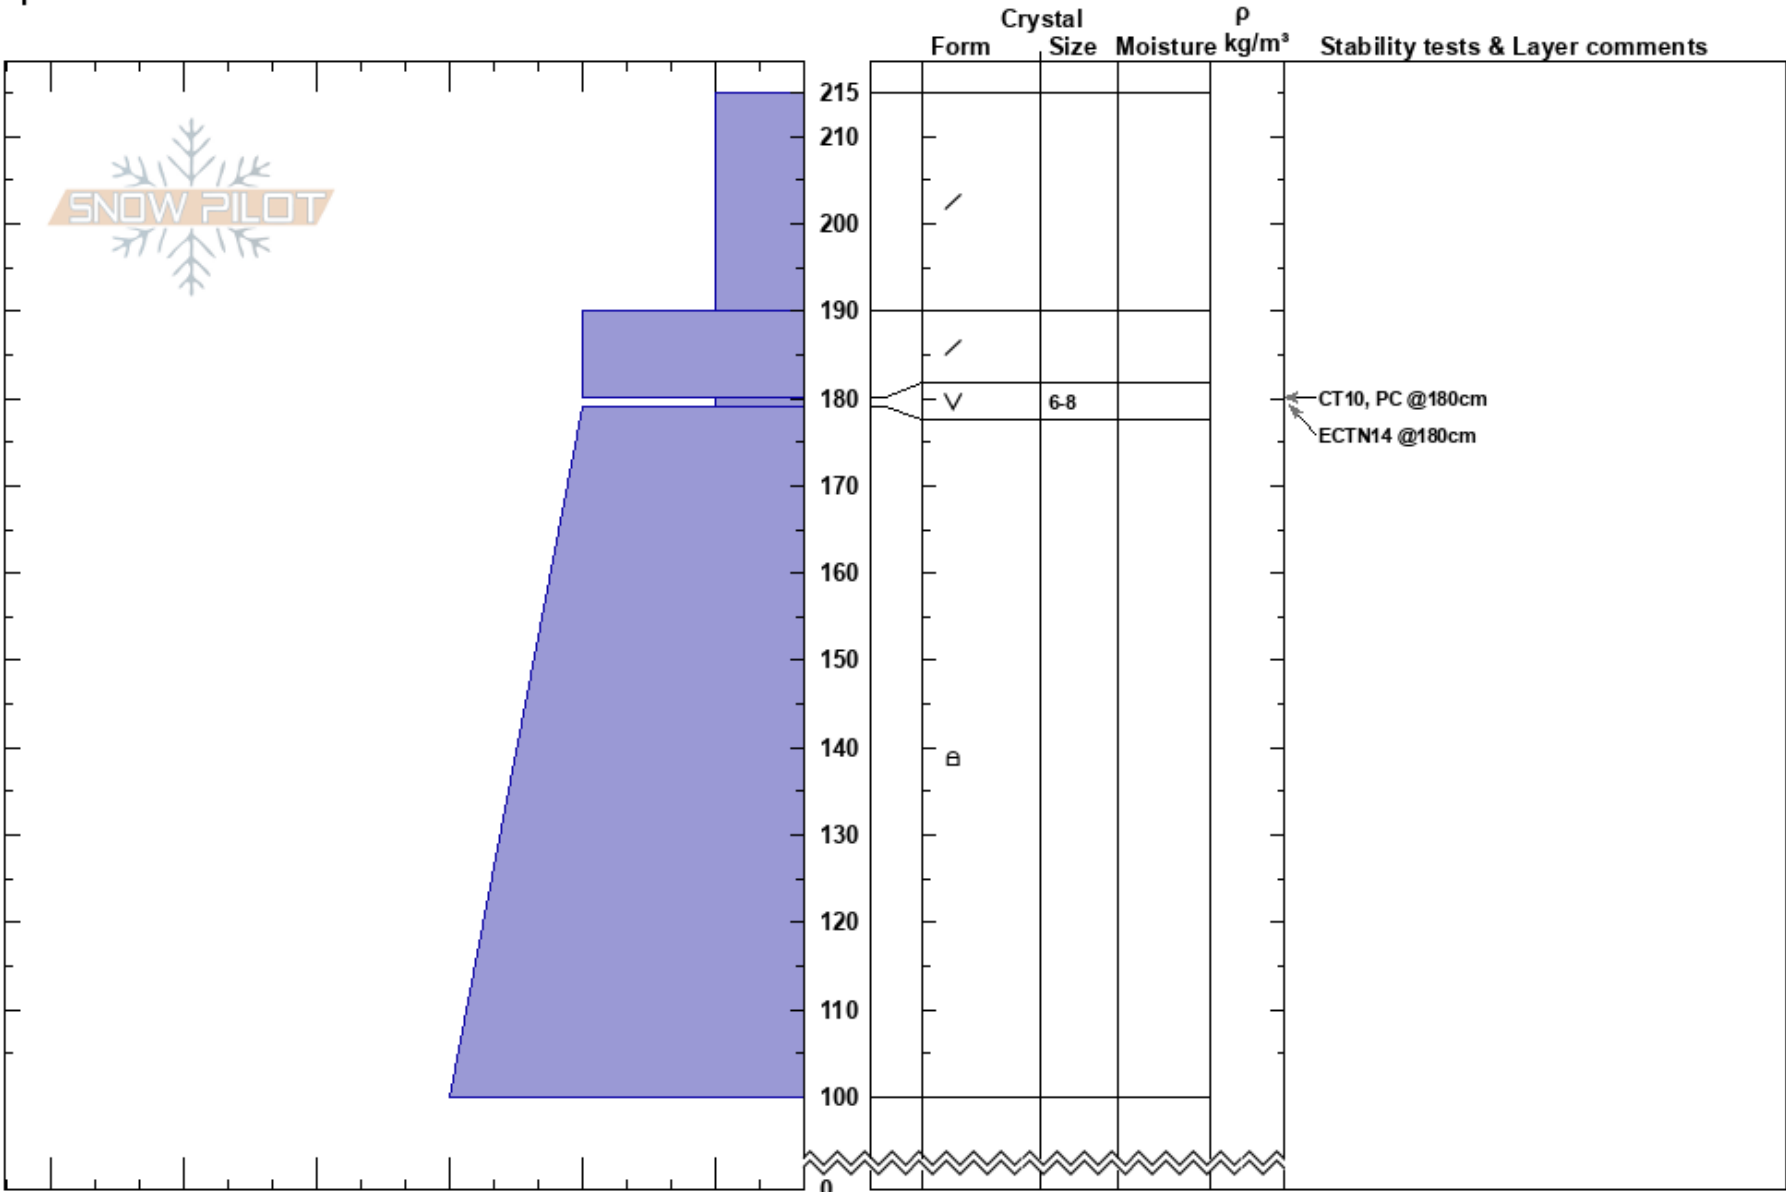

Ryan Peak
 Teton Range
 WY
 Elevation: 8123 ft
 Aspect: NE
 Specifics:

Katie Oram
 01/30/2017 - 12:30pm
 Co-ord: 12T 472974W 4838807N
 Slope Angle: 25°
 Wind Loading:

Stability: HS:215
 Air Temperature: -2°C
 Sky Cover: OVC
 Precipitation: NO
 Wind: Calm
 Layer Notes: 180-179cm: Problematic layer