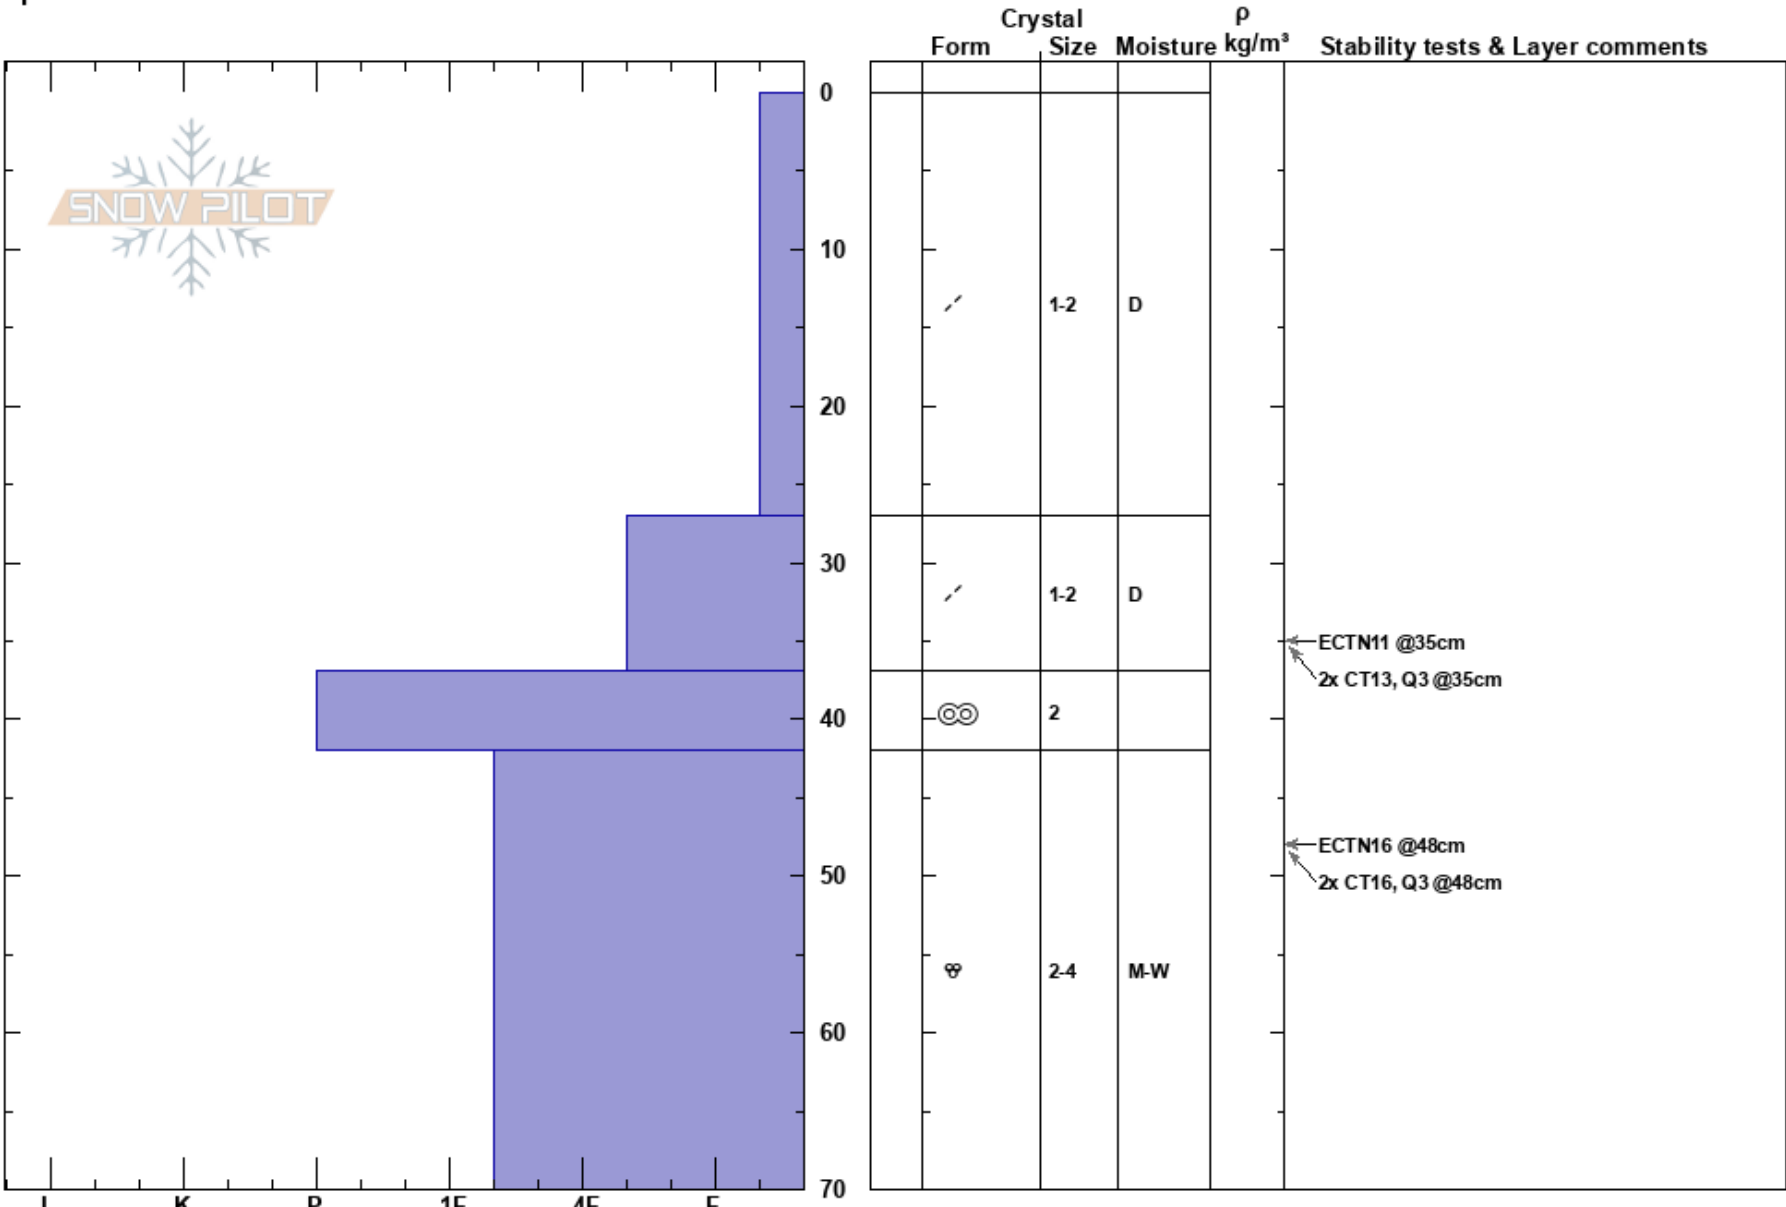

Green Butte Ridge  
 Mt. Shasta  
 CA  
 Elevation: 7800 ft  
 Aspect: 154°  
 Specifics:

Aaron Beverly  
 04/06/2017 - 1:00pm  
 Co-ord: 41.36434N, -122.22200W  
 Slope Angle: 30°  
 Wind Loading: no

Stability:  
 Air Temperature: 6°C  
 Sky Cover: OVC  
 Precipitation: S2  
 Wind: E Light Breeze

PS: 36 Layer Notes:

Notes: