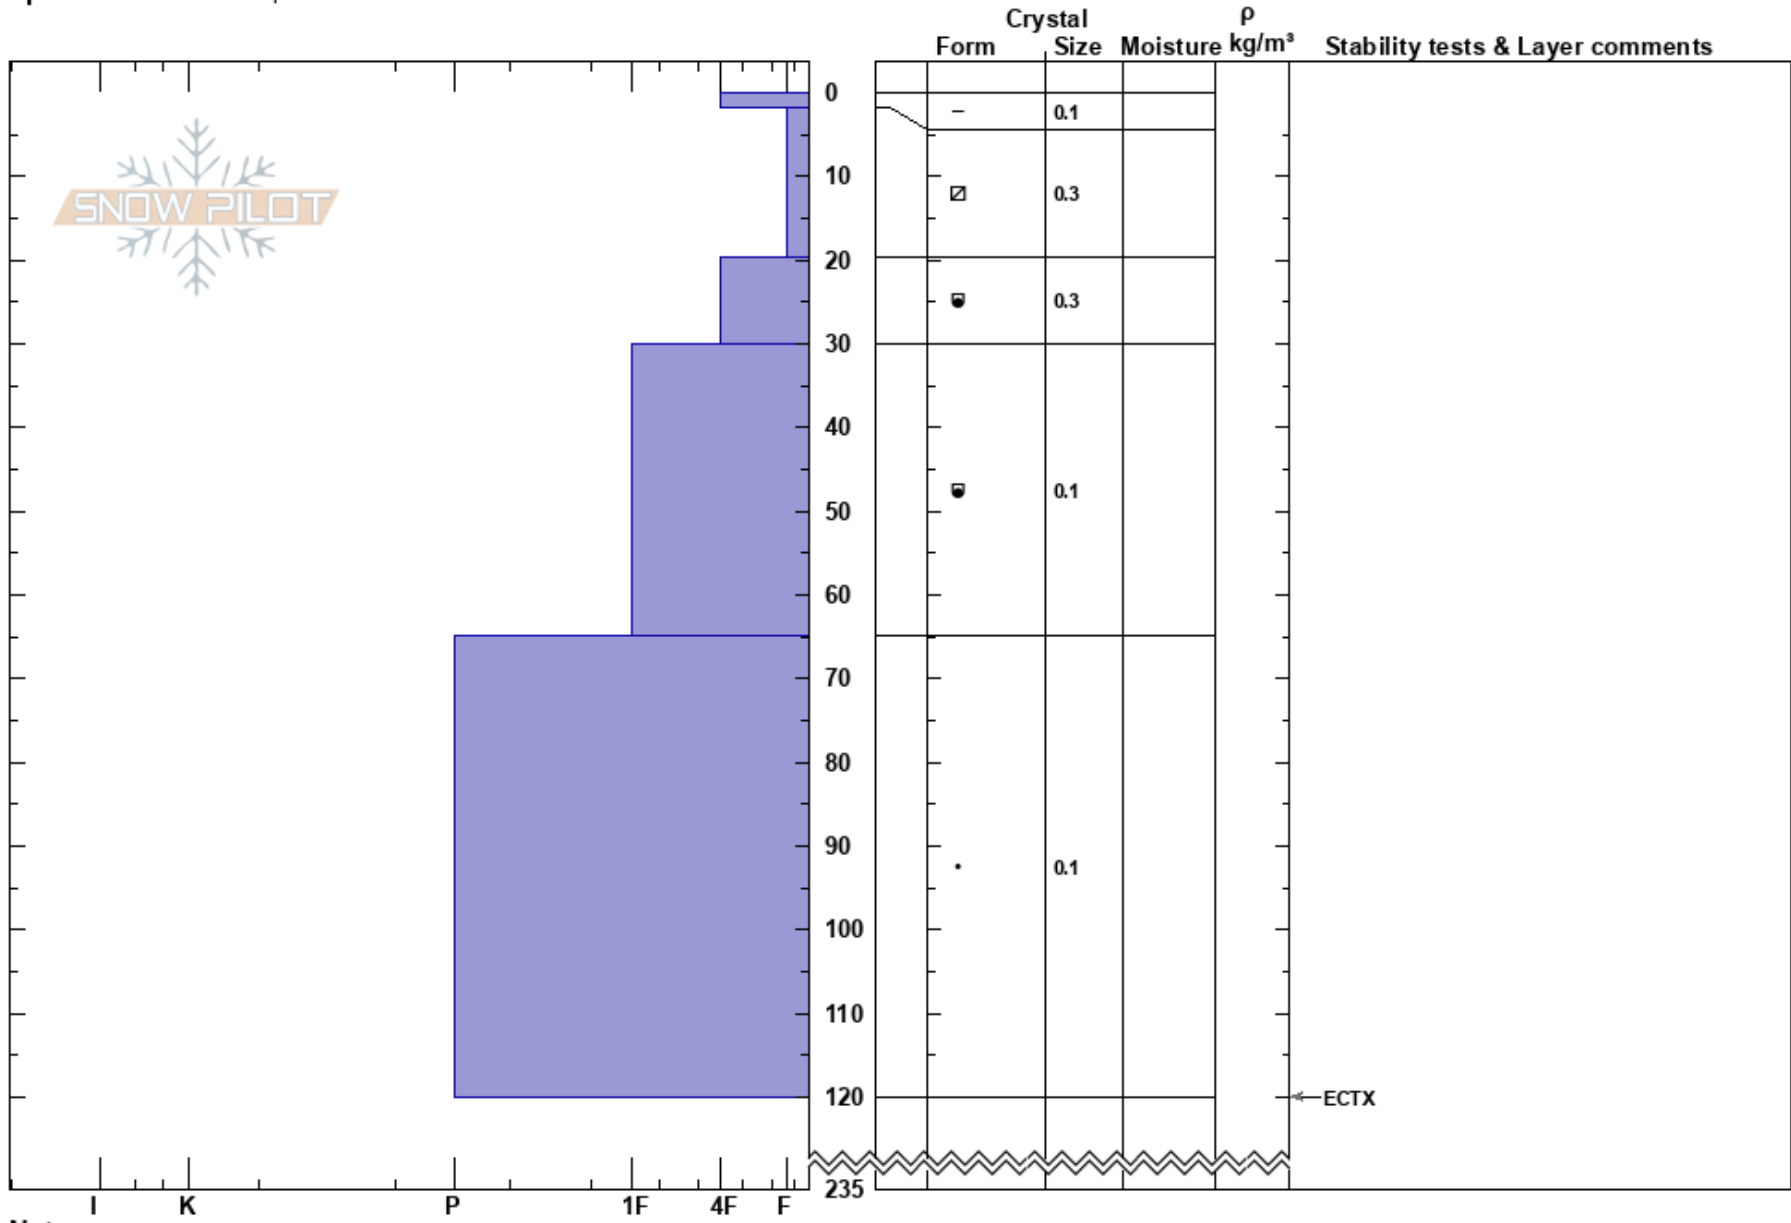

PMS BOWL
 Alaska
 Elevation: 3000 ft
 Aspect: S
 Specifics: We skied slope

Molly Rawalt
 06/04/2017 - 13:14
 Co-ord:
 Slope Angle:
 Wind Loading:

Stability: Good
 Air Temperature: 20°F
 Sky Cover: CLR
 Precipitation: NO
 Wind: Calm

HS:235 Layer Notes:

Notes: There was a cornice on the climbers right side of the summit.