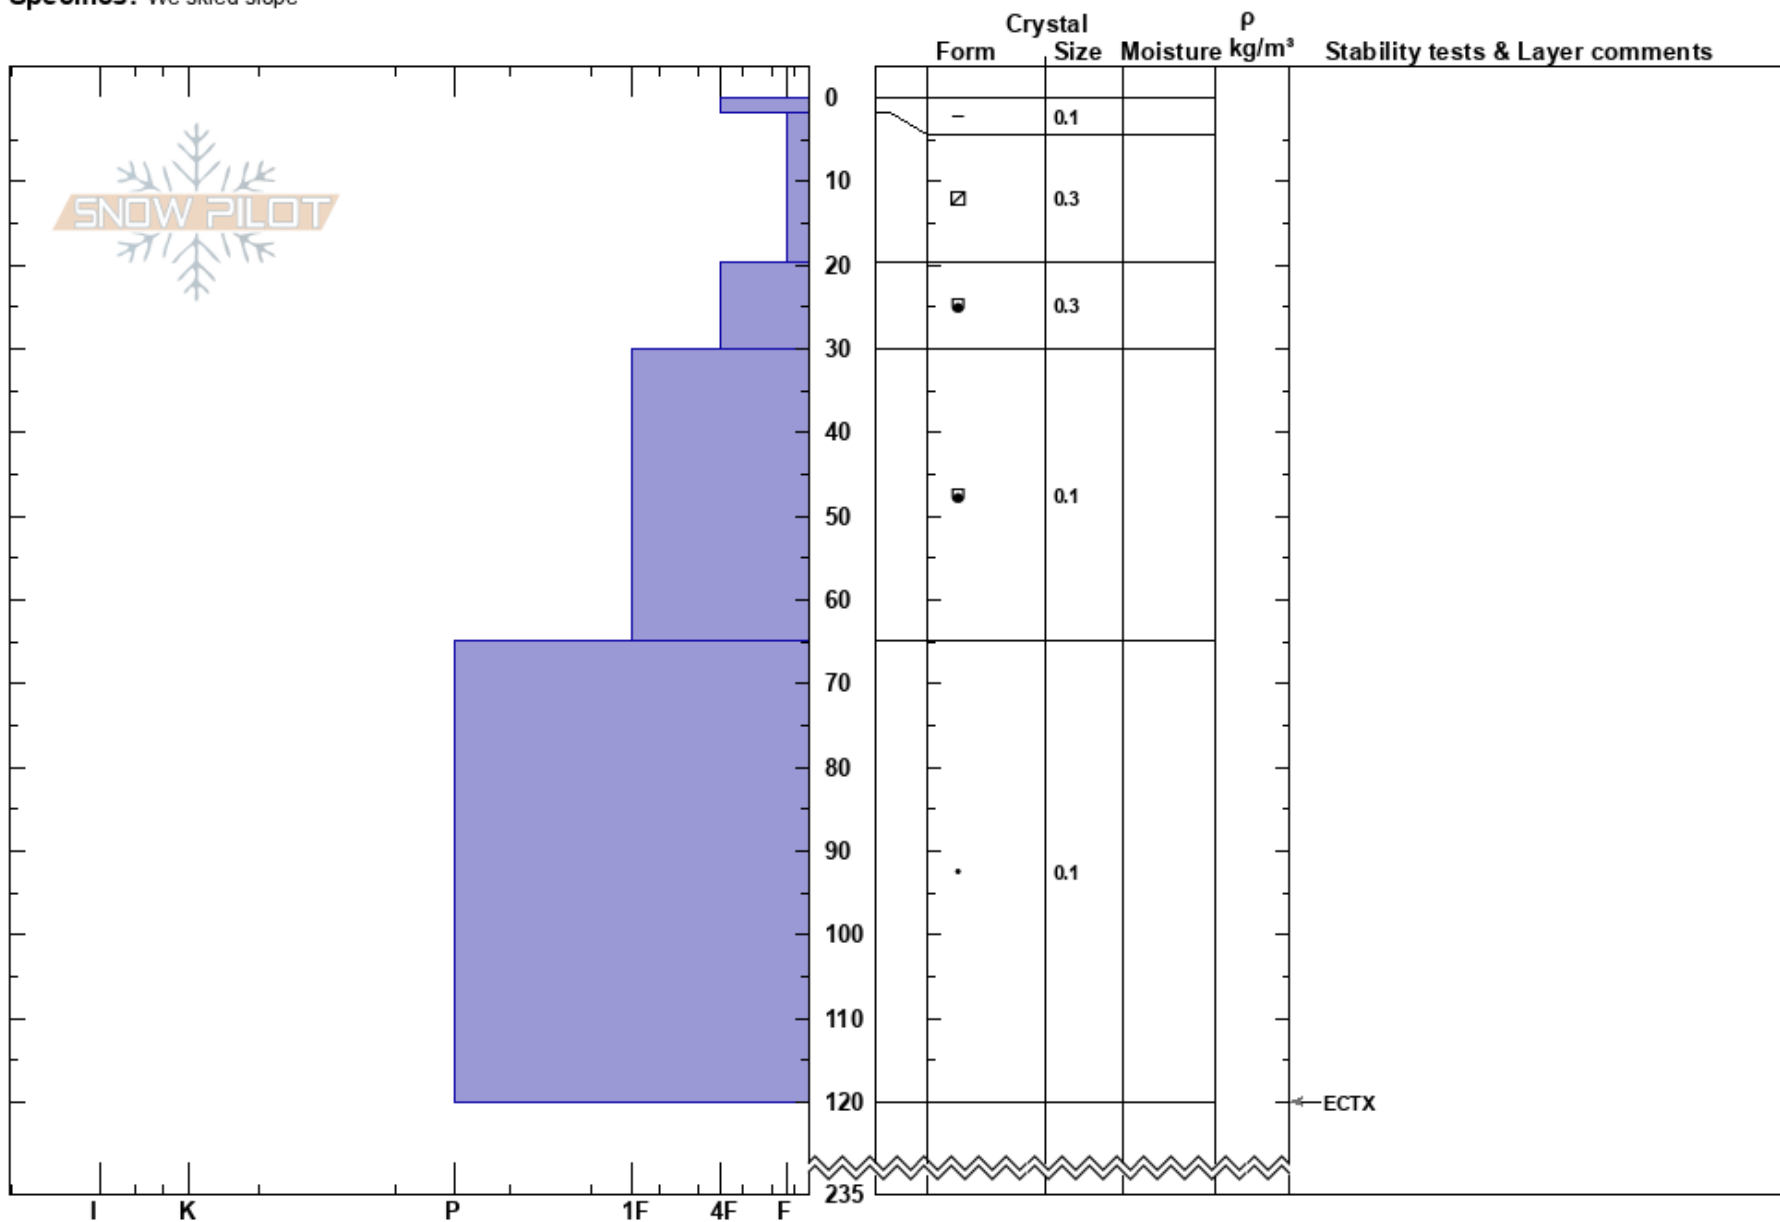

PMS BOWL
 Alaska
 Elevation: 3000 ft
 Aspect: S
 Specifics: We skied slope

Molly Rawalt
 06/04/2017 - 13:14
 Co-ord:
 Slope Angle:
 Wind Loading:

Stability: Good
 Air Temperature: 20°F
 Sky Cover: CLR
 Precipitation: NO
 Wind: Calm

HS:235 Layer Notes:

Notes: There was a cornice on the climbers right side of the summit.