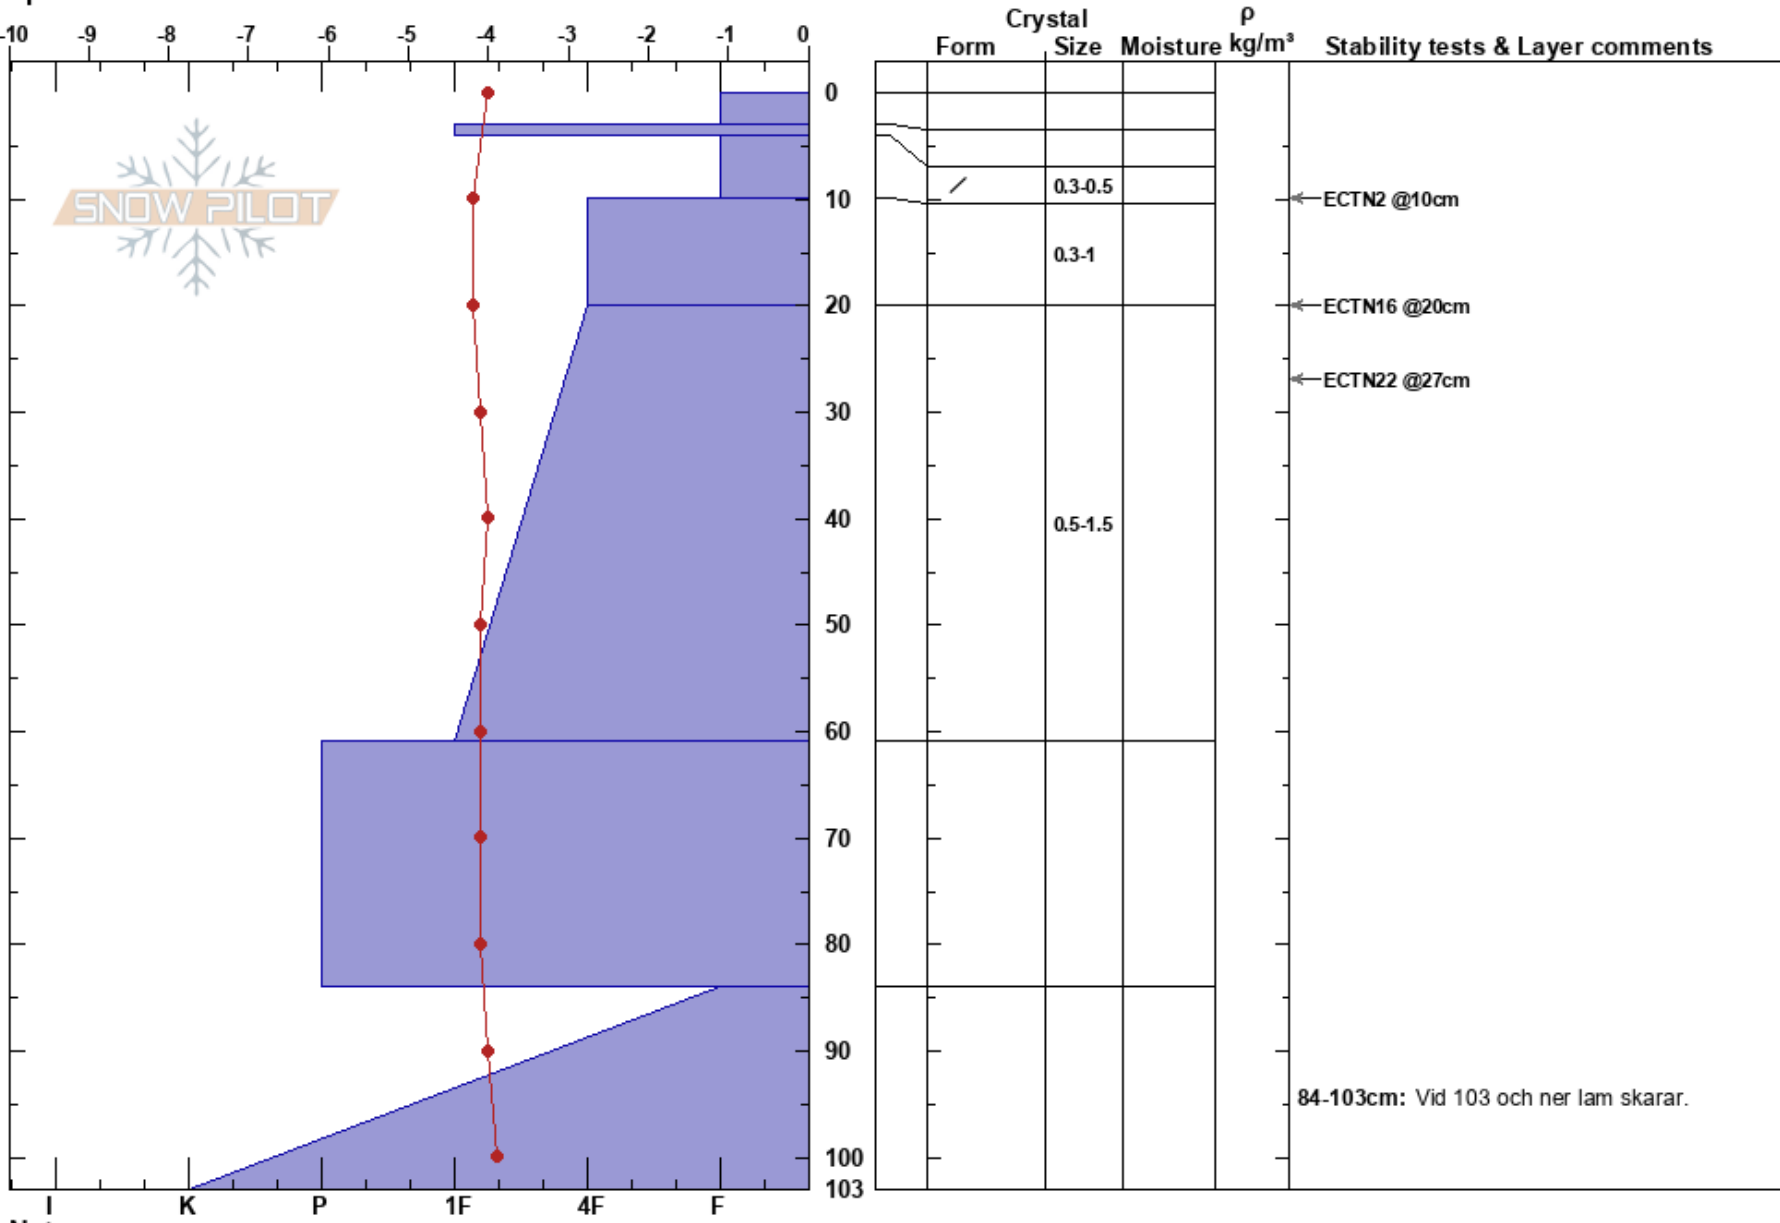

Klövnebakte 6 april 17
 Hemavan
 Sweden
 Elevation: 1135 m
 Aspect: 220°
 Specifics:

Mojo Andersson
 06/04/2017 - 13:10
 Co-ord:
 Slope Angle: 24°
 Wind Loading: previous

Stability:
 Air Temperature: -2.9°C
 Sky Cover: BKN
 Precipitation: NO
 Wind: Light Breeze

Layer Notes:
 84-103cm: Vid 103 och ner lam skarar.

Notes: