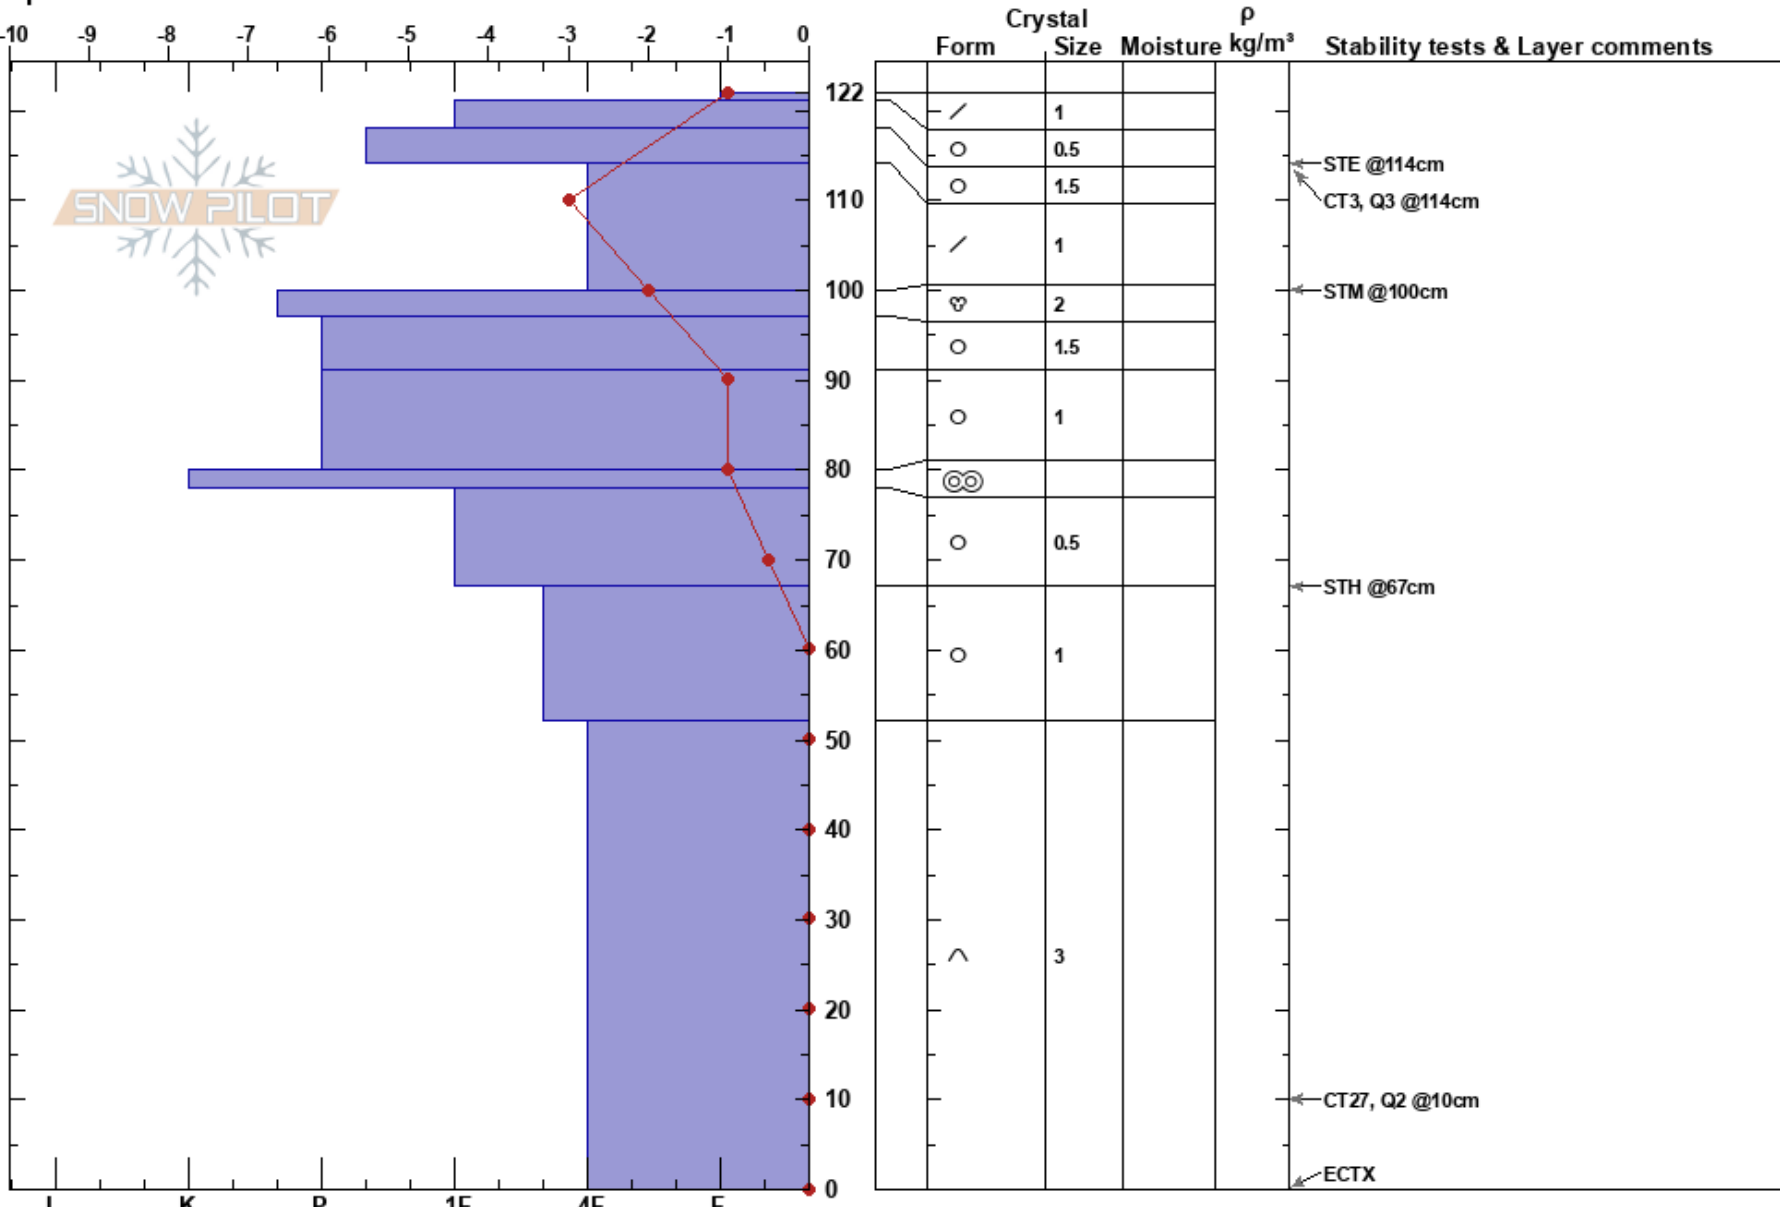

Apron
 Madison Range-N
 MT
 Elevation: 8800 ft
 Aspect: 45°
 Specifics:

Irene Henninger
 04/05/2017 - 10:30am
 Co-ord: 45.24110N, -111.45239W
 Slope Angle: 33°
 Wind Loading: no

Stability: Very Good HS: 122 Layer Notes:
 Air Temperature: -1°C PF: 10 52-0cm: Problematic layer
 Sky Cover: OVC
 Precipitation: NO
 Wind: Calm

Notes: Pit dug by Irene Henninger, Julia Hatch, and Renee Freeman.