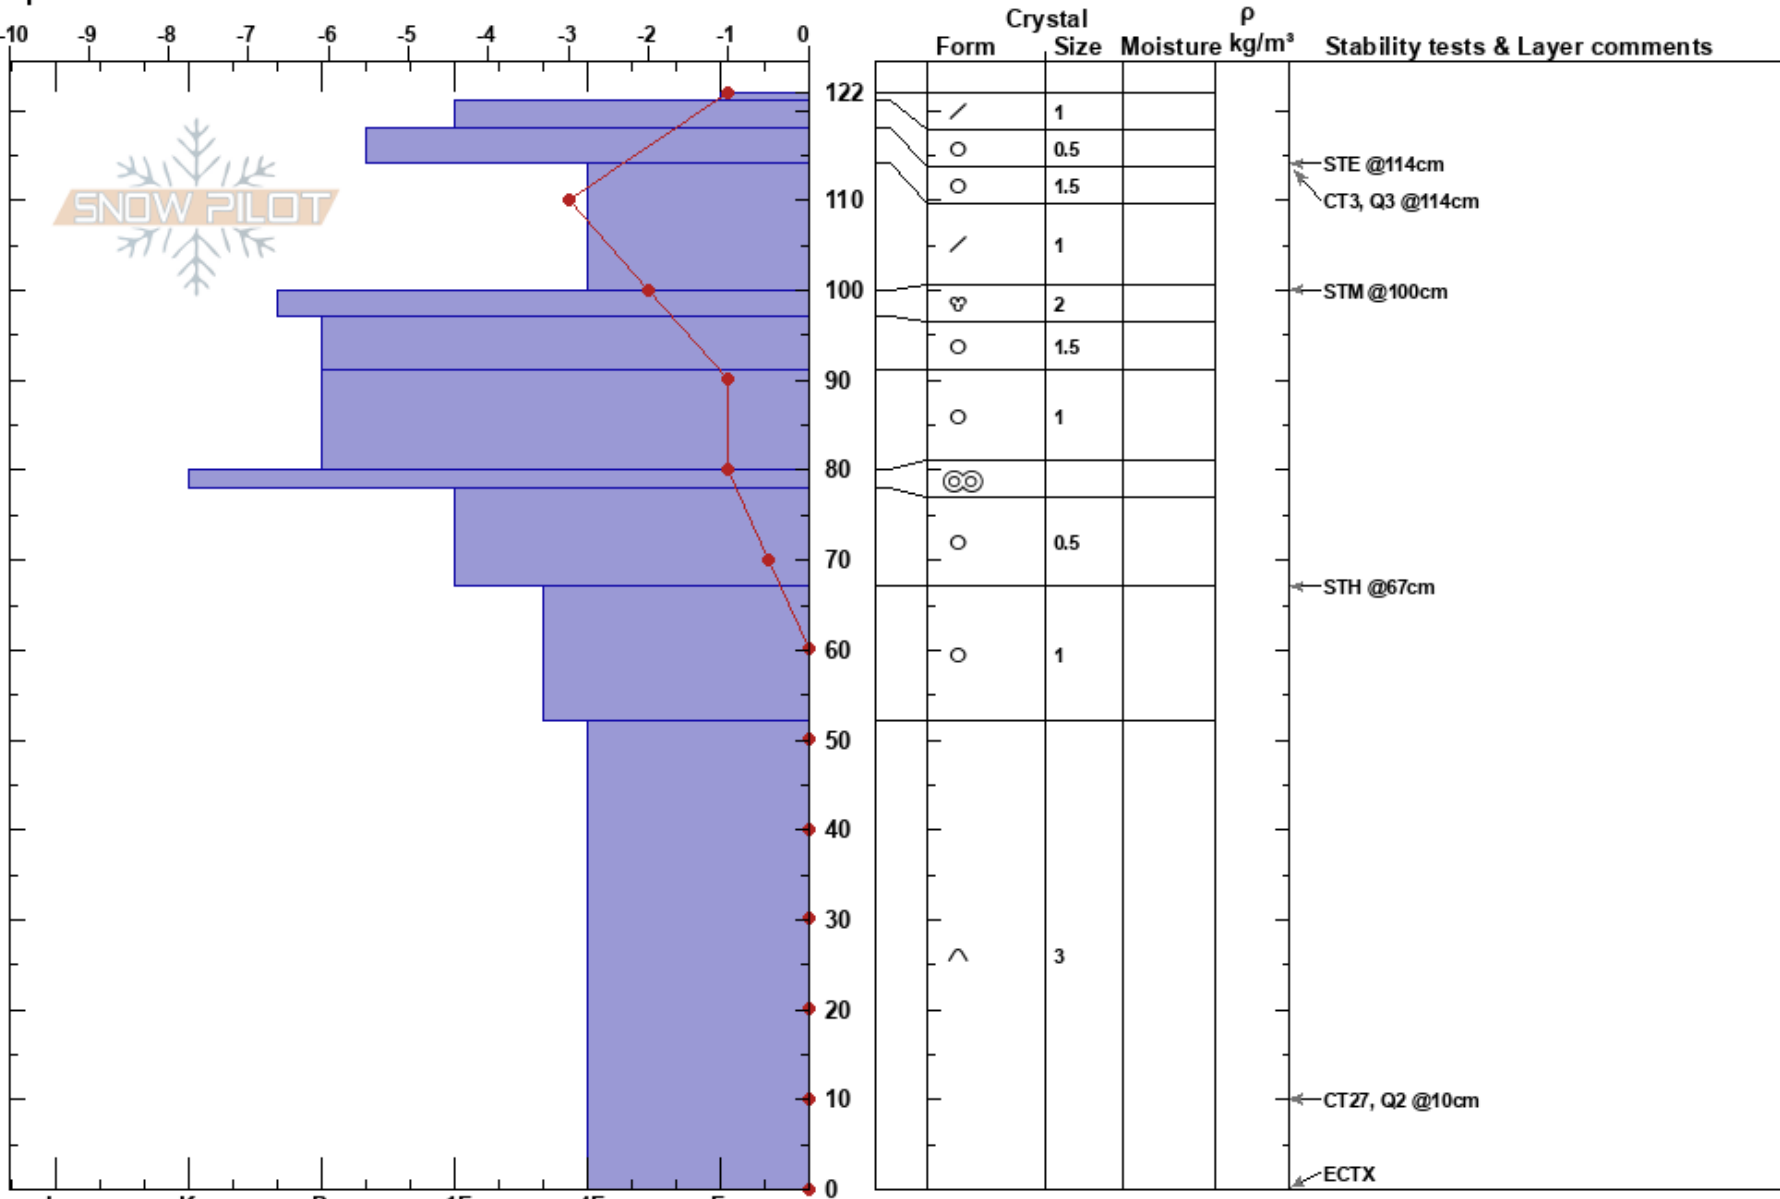

Apron
 Madison Range-N
 MT
 Elevation: 8800 ft
 Aspect: 45°
 Specifics:

Irene Henninger
 04/05/2017 - 10:30am
 Co-ord: 45.24110N, -111.45239W
 Slope Angle: 33°
 Wind Loading: no

Stability: Very Good HS: 122 Layer Notes:
 Air Temperature: -1°C PF: 10 52-0cm: Problematic layer
 Sky Cover: OVC
 Precipitation: NO
 Wind: Calm

Notes: Pit dug by Irene Henninger, Julia Hatch, and Renee Freeman.