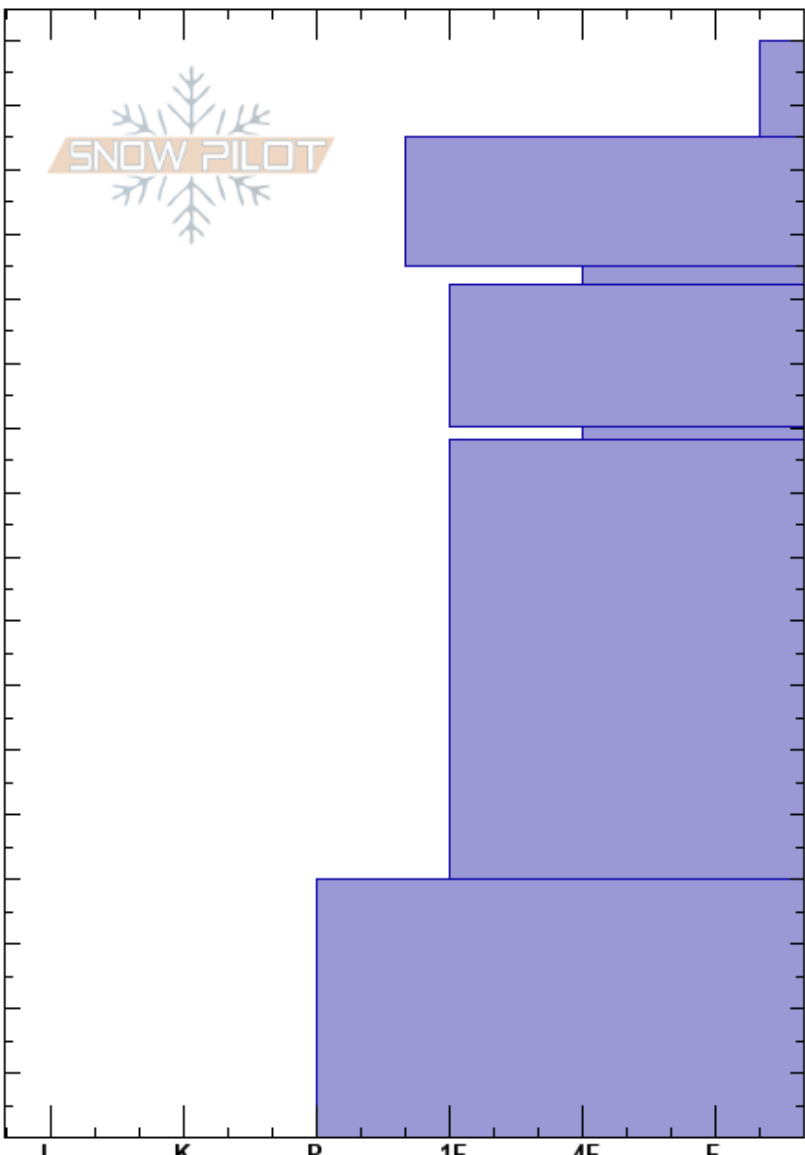

Wolverine Pk Shoulder
 Cooke City
 MT
 Elevation: 9509 ft
 Aspect: 70°
 Specifics: Recent avalanche activity on different slopes; We skied slope

Alex Marienthal
 12/29/2020 - 10:45am
 Co-ord: 45.05552N, -110.02067W
 Slope Angle: 29°
 Wind Loading: previous

Stability: Good
 Air Temperature:
 Sky Cover: CLR
 Precipitation: NO
 Wind: Calm
 HS: 170
 Layer Notes:

Depth (cm)	Crystal		Moisture	ρ kg/m ³	Stability tests & Layer comments
	Form	Size			
160 - 170	+				
145 - 155	•				
135 - 145	△				← ECTN21 @135cm See notes
120 - 135	/ (•)				
110 - 120	□				

Notes: ECTN on Graupel @ 135cm slowly propagated with successive (10) hits.